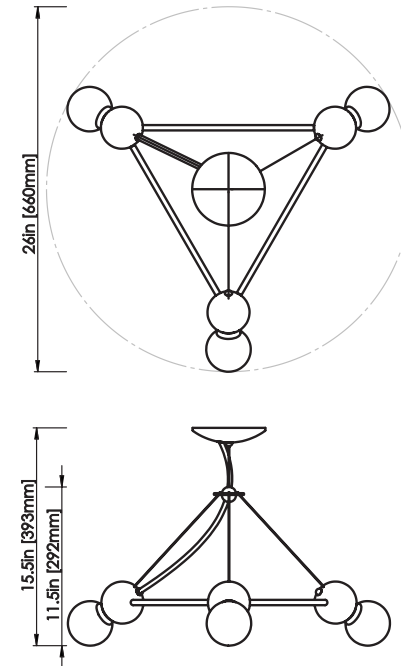

## LINA 03 TRIANGLE PENDANT

### DIMENSIONS

Length: 26 IN / 660 MM  
Width: 26 IN / 660 MM  
Height: 11.5 IN / 292 MM  
Min. Drop: 15.5 IN / 393 MM  
\*SPECIFY DESIRED DROP

### LEAD TIME

8-10 weeks