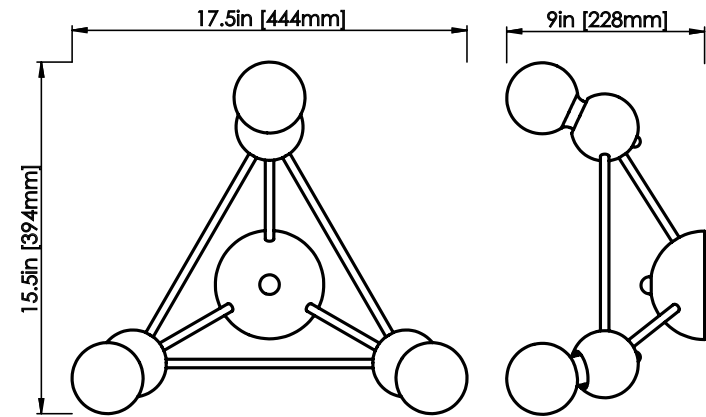

ROSIE LI

LINA 03 SM TRIANGLE WALLMOUNT

DIMENSIONS

Length: 9 IN / 228 MM
Width: 17.5 IN / 444 MM
Height: 15.5 IN / 394 MM

MATERIALS

Brass

FINISHES

Polished brass
Brushed brass
Polished nickel
Oil-rubbed bronze

WEIGHT

4 LB / 1.8 KG

ILLUMINATION

120V / 240V
Accepts (3) E26 / E27 bulbs
6W LED bulbs provided,
1,620 lumens delivered;
Matte white finish, 2700K
Dimmable, Trailing Edge Lutron

CONNECTION

5-in rounded backplate;
hardwire installation