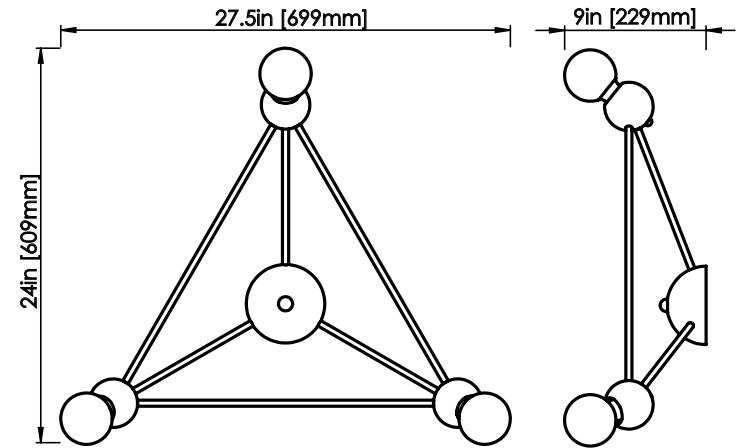

LINA 03 LG TRIANGLE WALLMOUNT

DIMENSIONS

Length: 9 IN / 229 MM
Width: 27.5 IN / 699 MM
Height: 24 IN / 609 MM

MATERIALS

Brass

FINISHES

Polished brass
Brushed brass
Polished nickel
Oil-rubbed bronze

WEIGHT

4 LB / 1.8 KG

ILLUMINATION

120V / 240V
Accepts (3) E26 / E27 bulbs
6W LED bulbs provided,
1,620 lumens delivered;
Matte white finish, 2700K
Dimmable, Trailing Edge Lutron

CONNECTION

5-in rounded backplate;
hardwire installation

CERTIFICATION

UL Dry / CE

LEAD TIME

8-10 weeks