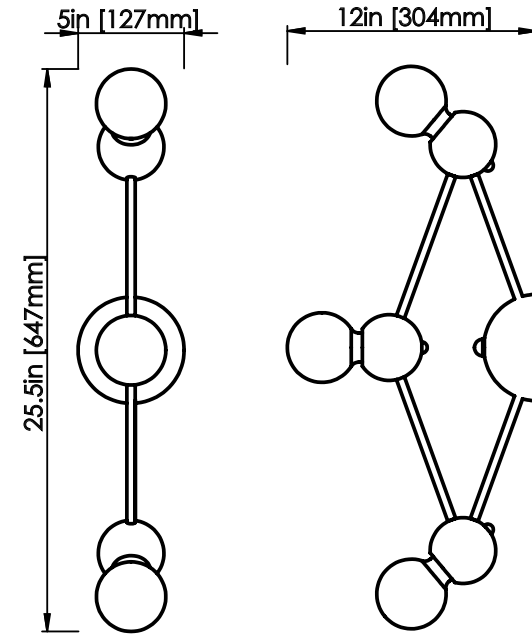

LINA 03 DIAMOND WALLMOUNT

DIMENSIONS

Length: 12 IN / 304 MM
Width: 5 IN / 127 MM
Height: 25.5 IN / 647 MM

MATERIALS

Brass

FINISHES

Polished brass
Brushed brass
Polished nickel
Oil-rubbed bronze

WEIGHT

4 LB / 1.8 KG

ILLUMINATION

120V / 240V
Accepts (3) E26 / E27 bulbs
6W LED bulbs provided,
1,620 lumens delivered;
Matte white finish, 2700K
Dimmable, Trailing Edge Lutron

CONNECTION

5-in rounded backplate;
hardwire installation

CERTIFICATION

UL Dry / CE

LEAD TIME

8-10 weeks