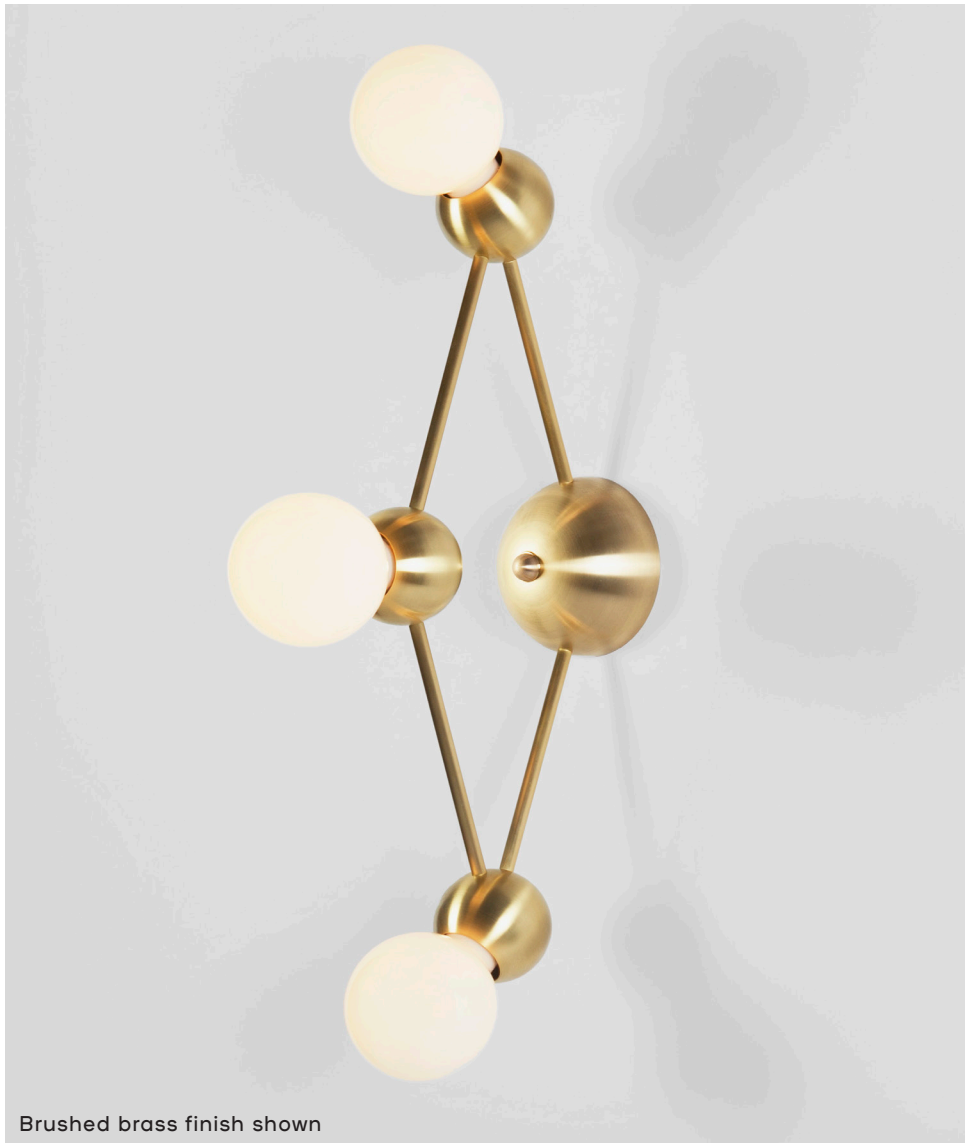

# ROSIE LI

Brushed brass finish shown

## LINA 03 DIAMOND WALLMOUNT

### DIMENSIONS

Length: 12 IN / 304 MM  
Width: 5 IN / 127 MM  
Height: 25.5 IN / 647 MM

### MATERIALS

Brass