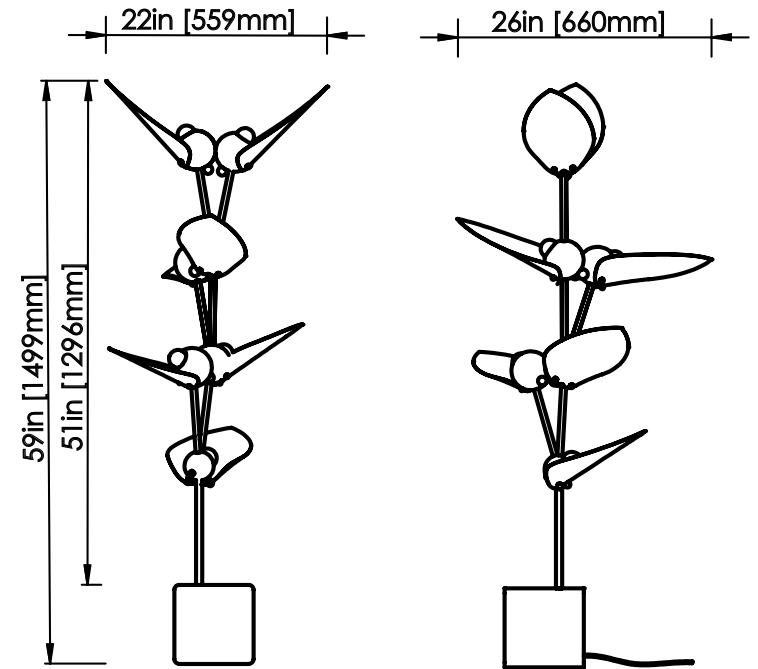

## LAUREL LINEAR FLOOR LAMP

### DIMENSIONS

Length: 22 IN / 559 MM  
Width: 26 IN / 660 MM  
Height: 59 IN / 1499 MM

### WEIGHT

50 LB / 18 KG

### LEAD TIME

12-14 weeks