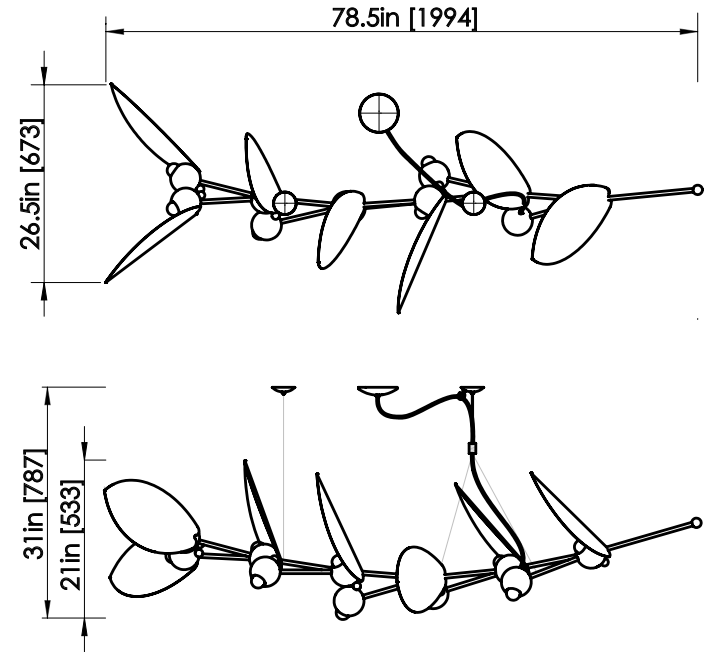

## LAUREL LINEAR CHANDELIER W/ FLOATING J-BOX

### DIMENSIONS

Length: 78.5 IN / 1994 MM

Width: 26.5 IN / 673 MM

Height: 21 IN / 533 MM

Min. Drop: 31 IN / 787 MM

\* SPECIFY DESIRED DROP

### WEIGHT

18 LB / 8.2 KG

### LEAD TIME

8-10 weeks