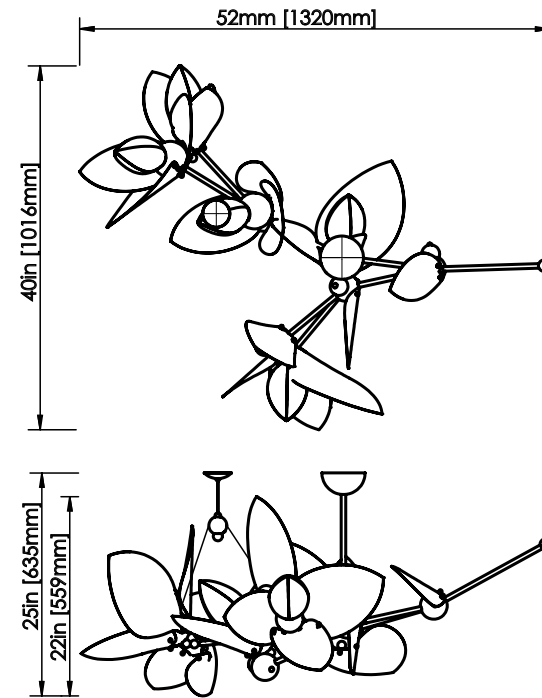

ROSIE LI

Brushed & polished brass w/ milk glass finish shown

LAUREL BLOSSOM 05 CHANDELIER

DIMENSIONS

Length: 52 IN / 1320 MM
Width: 40 IN / 1016 MM
Height: 22 IN / 559 MM
Min. Drop: 25 IN / 635 MM
*SPECIFY DESIRED DROP

MATERIALS

Brass, milk glass, steel cable

FINISHES

Brushed & polished brass
Brushed & polished nickel
Oil-rubbed bronze

WEIGHT

22 LB / 10 KG

ILLUMINATION

120V / 240V
Accepts (5) E12 / E14 bulbs
3W LED bulbs provided,
2200K or 2500K color temp.
1200 / 1350 lumens delivered
Dimmable, Trailing Edge Lutron

SUSPENSION

5-IN canopy and stem, plus
second hanging point with 3-IN
canopy in matching finish

CERTIFICATION

UL Dry / CE

LEAD TIME

12-16 weeks