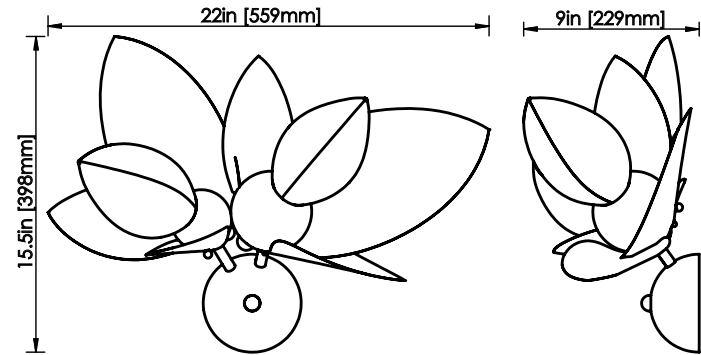

ROSIE LI

Brushed & polished nickel w/ milk glass finish shown

LAUREL BLOSSOM 02 WALLMOUNT

DIMENSIONS

Length: 9 IN / 229 MM
Width: 22 IN / 559 MM
Height: 15.5 IN / 398 MM

MATERIALS

Brass, milk glass

FINISHES

Brushed & polished brass
Brushed & polished nickel
Oil-rubbed bronze

WEIGHT

10 LB / 4.5 KG

ILLUMINATION

120V / 240V
Accepts (2) E12 / E14 bulbs
3W LED bulbs provided,
2200K or 2500K color temp.
480 / 540 lumens delivered
Dimmable, Trailing Edge Lutron

CONNECTION

6-IN backplate
Hardwire install

CERTIFICATION

UL Dry / CE

LEAD TIME

10-12 weeks