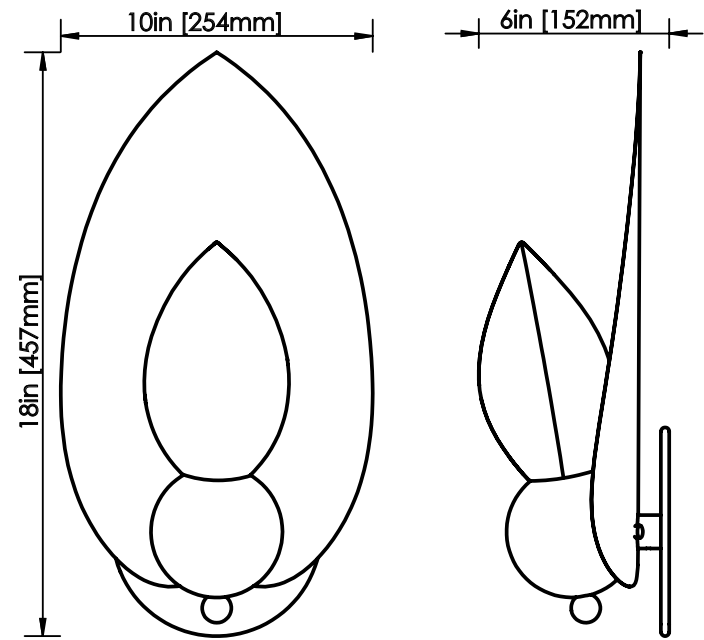

## LAUREL 01 WALLMOUNT w/ GLASS

### DIMENSIONS

Length: 6 IN / 152 MM  
Width: 10 IN / 254 MM  
Height: 18 IN / 457 MM

### WEIGHT

5 LB / 2.3 KG

### LEAD TIME

8-10 weeks