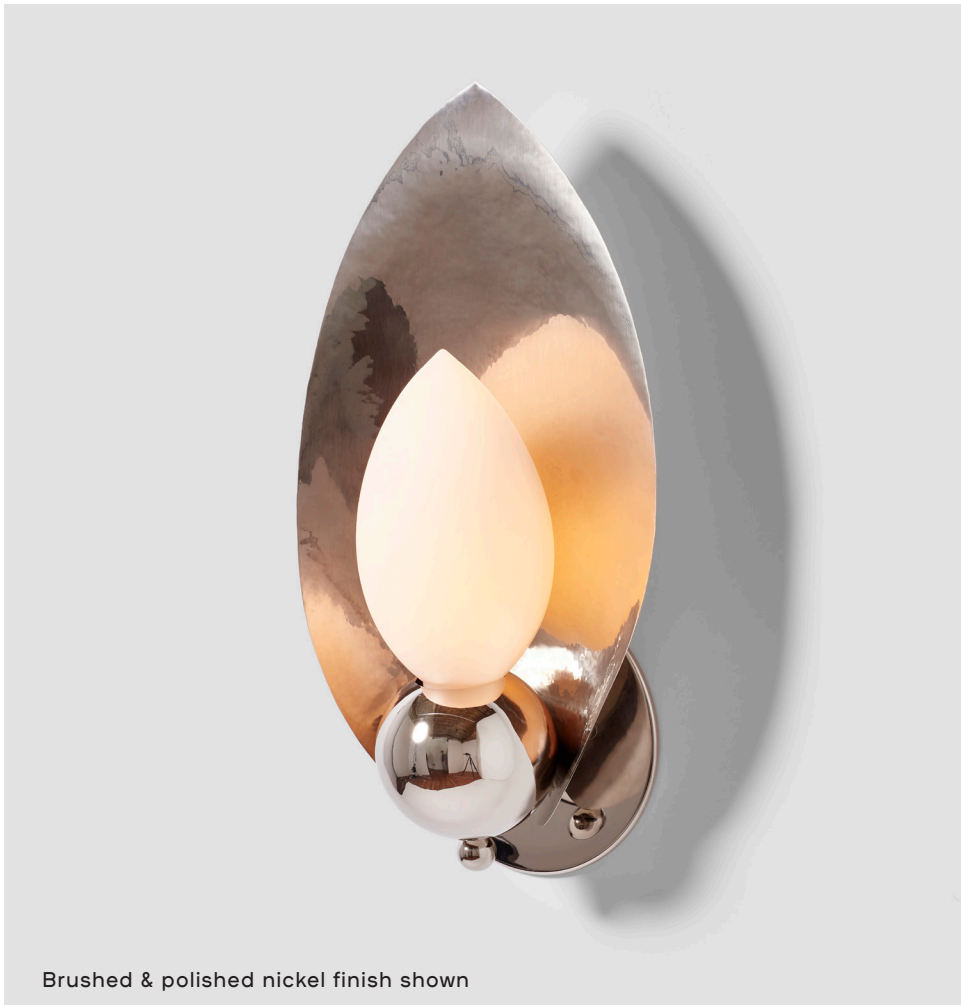

# ROSIE LI

Brushed & polished nickel finish shown

## LAUREL 01 WALLMOUNT w/ GLASS

### DIMENSIONS

Length: 6 IN / 152 MM  
Width: 10 IN / 254 MM  
Height: 18 IN / 457 MM

### MATERIALS

Brass, milk glass