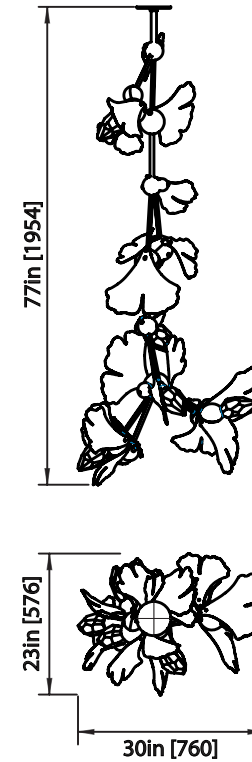

ROSIE LI

Antique brass with amber faceted glass finish shown

GINKGO BLOSSOM 08 TOTEM CHANDELIER

DIMENSIONS

Length: 23 IN / 576 MM
Width: 30 IN / 760 MM
Height: 77 IN / 1954 MM

MATERIALS

Brass, glass

FINISHES

Brushed & polished brass
Brushed & polished nickel
Oil-rubbed bronze
Antique brass

WEIGHT

60 LB / 33 KG

ILLUMINATION

120V / 240V
Accepts (8) E12 / E14 bulbs
3W LED bulbs provided,
2200K or 2500k color temp.
640 / 720 lumens delivered
Dimmable, Trailing Edge Lutron

CONNECTION

5-in canopy and stem in
matching finish

CERTIFICATION

UL Dry / CE

LEAD TIME

14–16 weeks