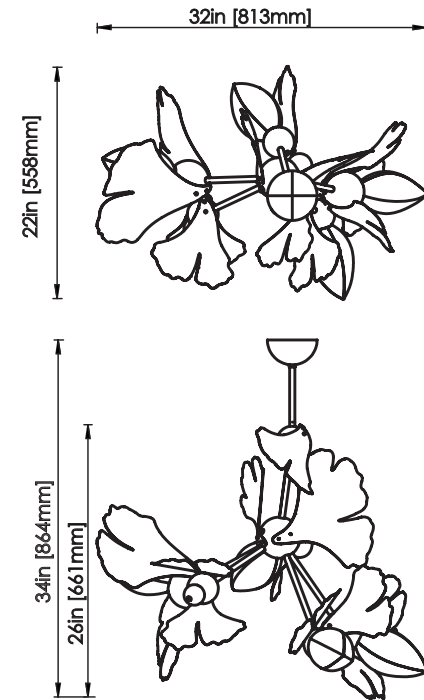

GINKGO BLOSSOM 04 PENDANT

DIMENSIONS

Length: 32 IN / 813 MM
Width: 22 IN / 663 MM
Height: 27 IN / 686 MM
Min. Drop: 35 IN / 889 MM
*SPECIFY DESIRED DROP

MATERIALS

Brass, milk glass

FINISHES

Brushed & polished brass
Brushed & polished nickel
Oil-rubbed bronze

WEIGHT

20 LB / 9.1 KG

ILLUMINATION

120V / 240V
Accepts (4) E12 / E14 bulbs
3W LED bulbs provided,
2200K or 2500K color temp.
960 / 1080 lumens delivered
Dimmable, Trailing Edge Lutron

SUSPENSION

5-IN canopy and stem in
matching finish

CERTIFICATION

UL Dry / CE

LEAD TIME

12-16 weeks