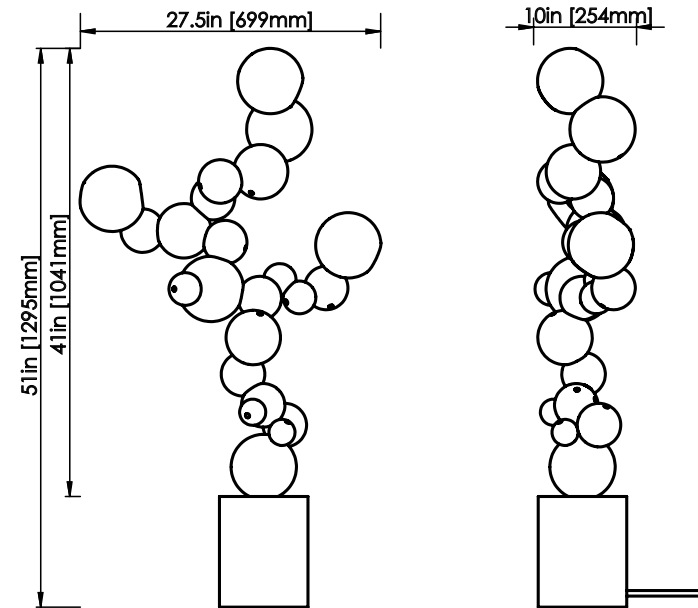

ROSIE LI

Oil-rubbed bronze w/ smoke glass finish shown

BUBBLY FLOOR LAMP w/ GLASS

DIMENSIONS

Length: 10 IN / 254 MM
 Width: 27.5 IN / 699 MM
 Height: 51 IN / 1295 MM

MATERIALS

Brass, alabaster, handblown glass

METAL FINISHES

Polished brass
 Satin brass
 Polished nickel
 Oil-rubbed bronze

GLASS FINISHES

Opal
 Smoke

WEIGHT

70 LB / 32 KG

ILLUMINATION

120V / 240V
 Accepts (3) E12 / E14 bulbs
 3W LED bulbs provided,
 2500K color temp.
 810 lumens delivered
 Dimmable, Trailing Edge Lutron

CONNECTION

8-Ft cloth cord with in-line switch
 and plug

CERTIFICATION

UL Dry / CE

LEAD TIME

12-14 weeks