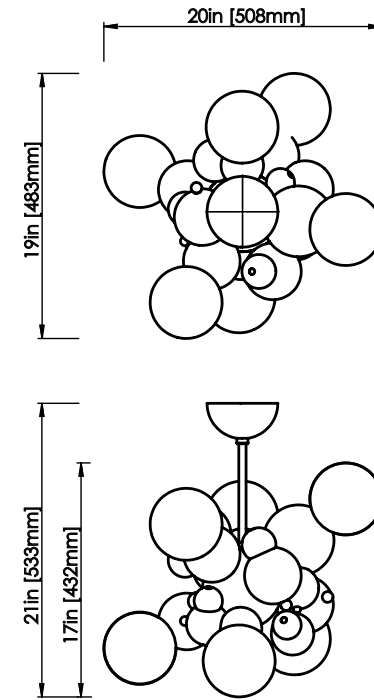

BUBBLY 06 CHANDELIER

DIMENSIONS

Length: 19 IN / 483 MM
Width: 20 IN / 508 MM
Height: 17 IN / 432 MM
Min. Drop: 21 IN / 533 MM
*SPECIFY DESIRED DROP

MATERIALS

Brass, glass

FINISHES

Polished brass
Satin brass
Polished nickel
Oil-rubbed bronze

WEIGHT

35 LB / 16 KG

ILLUMINATION

120V / 240V
Accepts (6) E12 / E14 bulbs
3W LED bulbs provided
2500K color temp
1620 lumens delivered
Dimmable, Trailing Edge Lutron

SUSPENSION

5.5-IN canopy and stem in
matching finish

CERTIFICATION

UL Dry / CE

LEAD TIME

8-10 weeks