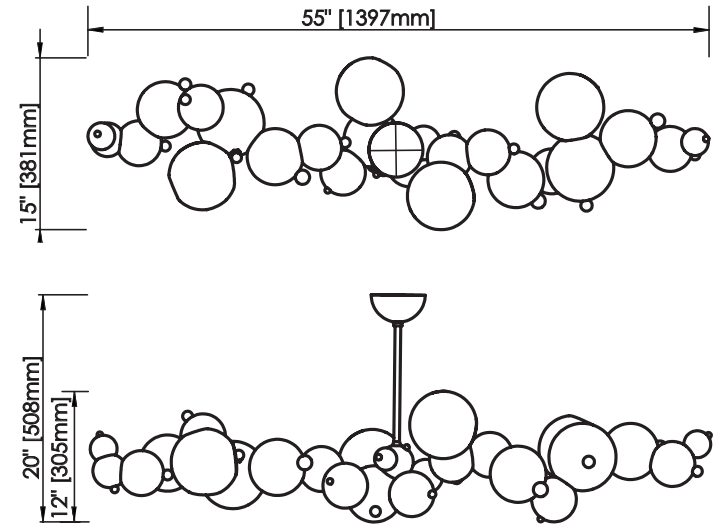

ROSIE LI

Polished nickel w/ opal glass finish shown

BUBBLY 04 CHANDELIER w/ GLASS

DIMENSIONS

Length: 55 IN / 1397 MM
Width: 15 IN / 381 MM
Height: 12 IN / 305 MM
Min. Drop: 20 IN / 508 MM
*SPECIFY DESIRED DROP

MATERIALS

Brass, handblown glass

METAL FINISHES

Polished brass
Satin brass
Polished nickel
Oil-rubbed bronze

GLASS FINISHES

Opal
Smoke

WEIGHT

30 LB / 14 KG

ILLUMINATION

120V / 240V
Accepts (4) E12 / E14 bulbs
3W LED bulbs provided
2500K color temp
1080 lumens delivered
Dimmable, Trailing Edge Lutron

SUSPENSION

5-IN canopy and stem in
matching finish

CERTIFICATION

UL Dry / CE

LEAD TIME

10-12 weeks