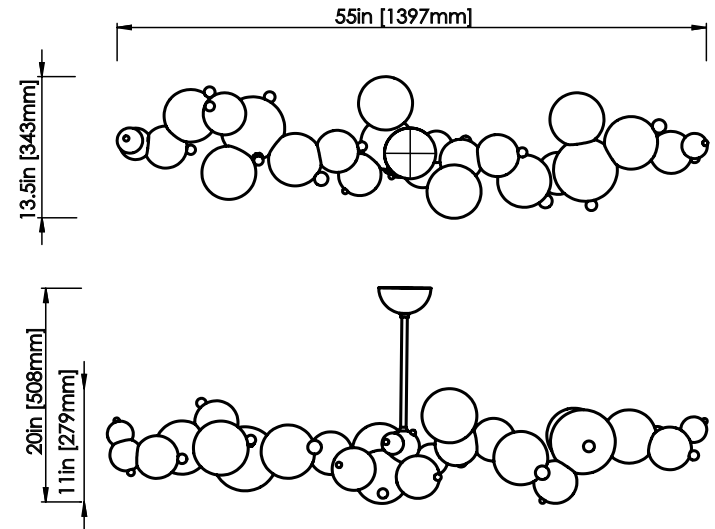

ROSIE LI

Polished brass finish shown

BUBBLY 04 CHANDELIER

DIMENSIONS

Length: 55 IN / 1397 MM
Width: 13.5 IN / 343 MM
Height: 11 IN / 279 MM
Min. Drop: 20 IN / 508 MM
*SPECIFY DESIRED DROP

MATERIALS

Brass, glass

FINISHES

Polished brass
Satin brass
Polished nickel
Oil-rubbed bronze

WEIGHT

25 LB / 11 KG

ILLUMINATION

120V / 240V
Accepts (4) E12 / E14 bulbs
3W LED bulbs provided
2500K color temp
1080 lumens delivered
Dimmable, Trailing Edge Lutron

SUSPENSION

5-IN canopy and stem in
matching finish

CERTIFICATION

UL Dry / CE

LEAD TIME

10-12 weeks