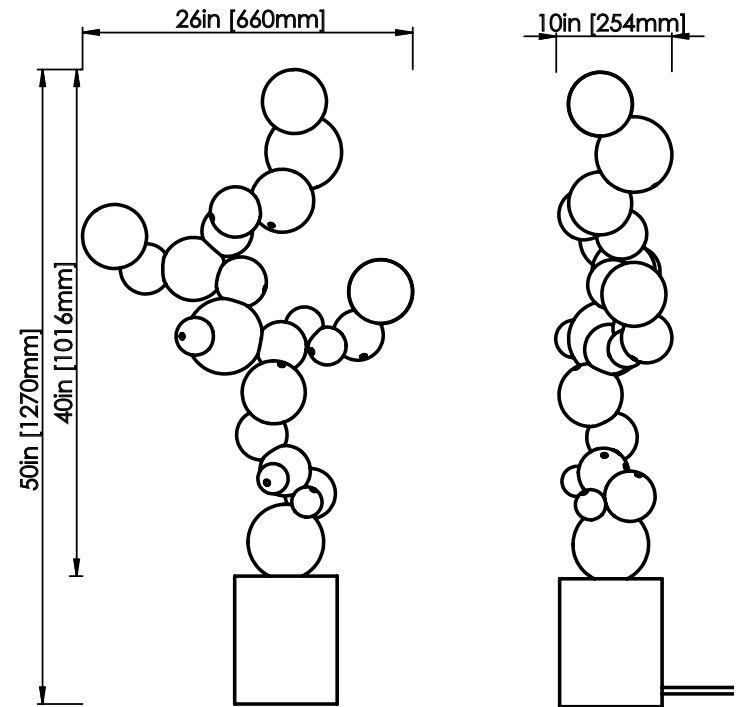

BUBBLY FLOOR LAMP

DIMENSIONS

Length: 10 IN / 254 MM
Width: 26 IN / 660 MM
Height: 50 IN / 1270 MM

MATERIALS

Brass, alabaster, glass

FINISHES

Polished brass
Satin brass
Polished nickel
Oil-rubbed bronze

WEIGHT

65 LB / 29 KG

ILLUMINATION

120V / 240V
Accepts (3) E12 / E14 bulbs
3W LED bulbs provided,
2500K color temp.
810 lumens delivered
Dimmable, Trailing Edge Lutron

CONNECTION

8-FT cloth cord with in-line switch
and plug

CERTIFICATION

UL Dry / CE

LEAD TIME

12-14 weeks