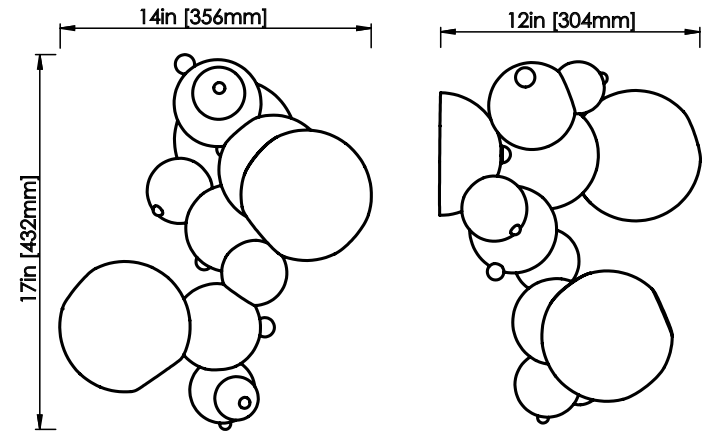

ROSIE LI

Satin brass w/ smoke glass finish shown

BUBBLY 02 WALLMOUNT w/ GLASS

DIMENSIONS

Length: 12 IN / 304 MM
Width: 14 IN / 356 MM
Height: 17 IN / 432 MM

MATERIALS

Brass, handblown glass

METAL FINISHES

Polished brass
Satin brass
Polished nickel
Oil-rubbed bronze

GLASS FINISHES

Opal
Smoke

WEIGHT

16 LB / 7.3 KG

ILLUMINATION

120V / 240V
Accepts (2) E12 / E14 bulbs
3W LED bulbs provided,
2500K color temp
540 lumens delivered
Dimmable, Trailing Edge Lutron

CONNECTION

6-IN backplate
Hardwire install

CERTIFICATION

UL Dry / CE

LEAD TIME

10-12 weeks