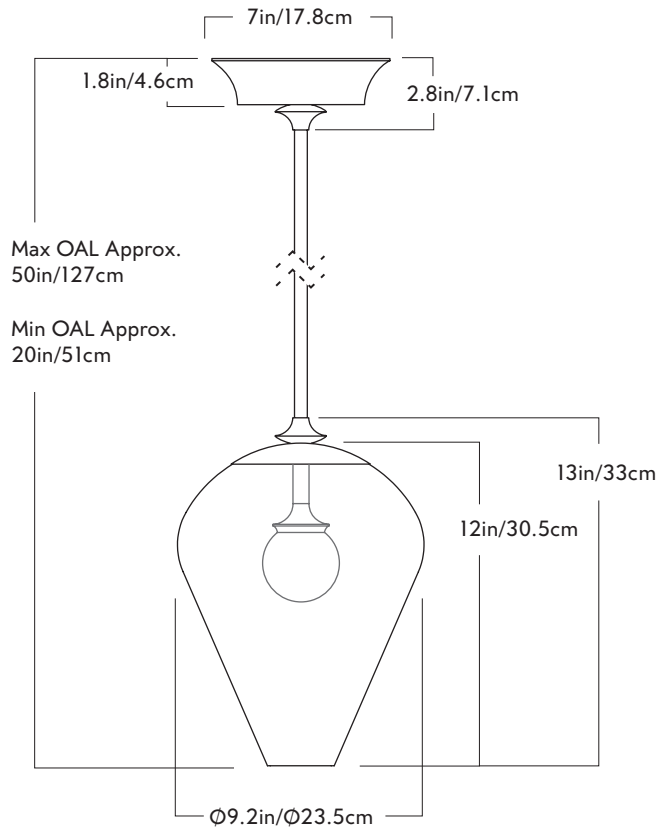

Roll & Hill

Pendant 01 - Globe

Series
The Roll & Hill Pendant

Product
Pendant 01 - Globe

Dimensions
Dia 9.8in/25cm x H 11in/28cm

Weight
7lb/3.2kg

Materials
Brass, Glass

Finishes/Colors
Oil Rubbed Bronze, Brass

Canopy
7-inch round in matching metal finish

Ceiling Slope
0° mounting slope.
Up to 90° variable hang-straight
available upon request.

Driver location
Driver located in canopy

Certifications
UL, cUL (120V)
CE (240V)

Fixture Mounting

Designed to be mounted on standard
4in. Electrical Box.
Two #8-32 screws included.
Additional mounting hardware provided
for 240V versions.

Roll & Hill

Pendant 01 - Tulip

Series
The Roll & Hill Pendant

Product
Pendant 01 - Tulip

Dimensions
Dia 9.2in/23.5cm x H 13in/33cm

Weight
8lb/3.6kg

Materials
Brass, Glass

Finishes/Colors
Oil Rubbed Bronze, Brass

Glass Color/Texture
Peach/Pineapple, Fume/Ripple,
Opal/Smooth