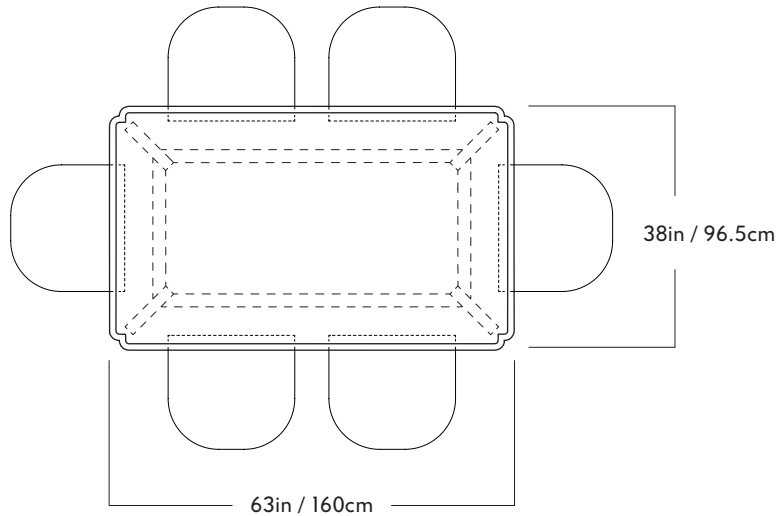

H 29.75in/75.6cm

Wood Finishes

Natural oil

Weight

150lb/68kg *Product weights may vary by wood material

Metal Finishes

Unlaquered brass mounting plate

Shipping Dimensions

L 47in/119.4cm x W 47in/119.4cm x H 15in/38.1cm

Upholstery

N/A

Shipping Weight

200lb/90kg *Shipping weights may vary by wood material

Monroe

Materials

Ebonized Oak, Hard Maple, Black Walnut, White Oak

Dimensions

L 63in/160cm x W 38in/96.5cm x

H 29.75in/75.6cm

Weight

190lb/86kg *Product weights may vary by wood material

Shipping Dimensions

L70in/177.8cm x W45in/114.3cm x H15 in/38.1cm

Shipping Weight

Weight

230lb/105kg *Product weights may vary by wood material

Shipping Dimensions

L95in/241.3cm x W45in/114.3cm x H15 in/38.1cm

Shipping Weight

300lb/136kg *Product weights may vary by wood material

88" Dining Table