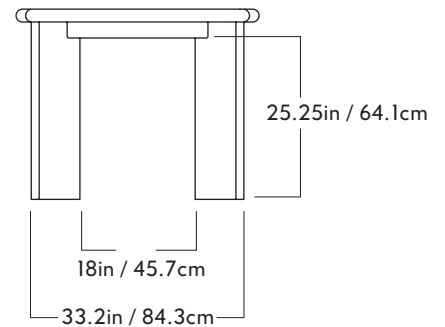

H 29.75in/75.6cm

Wood Finishes

Natural oil

Weight

150lb/68kg *Product weights may vary by wood material

Metal Finishes

Unlaquered brass mounting plate

Shipping Dimensions

L 47in/119.4cm x W 47in/119.4cm x H 15in/38.1cm

Upholstery

N/A

Shipping Weight

200lb/90kg *Shipping weights may vary by wood material

Monroe

Materials

Ebonized Oak, Hard Maple, Black Walnut, White Oak

Dimensions

L 63in/160cm x W 38in/96.5cm x

H 29.75in/75.6cm

Weight

190lb/86kg *Product weights may vary by wood material

Shipping Dimensions

L70in/177.8cm x W45in/114.3cm x H15 in/38.1cm

Shipping Weight

Weight

230lb/105kg *Product weights may vary by wood material

Shipping Dimensions

L95in/241.3cm x W45in/114.3cm x H15 in/38.1cm

Shipping Weight

300lb/136kg *Product weights may vary by wood material

88" Dining Table