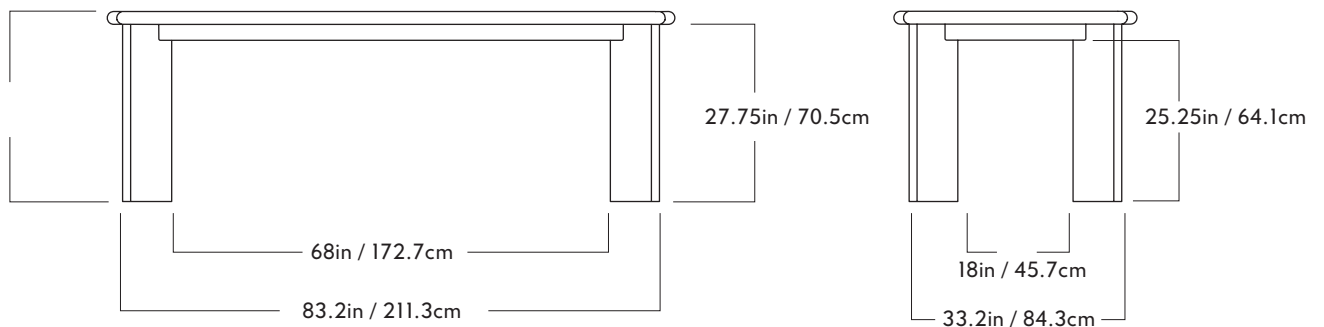

Dimensions

L 63in/160cm x W 38in/96.5cm x

H 29.75in/75.6cm

Weight

190lb/86kg *Product weights may vary by wood material

Shipping Dimensions

L70in/177.8cm x W45in/114.3cm x H15 in/38.1cm

Shipping Weight

250lb/114kg *Product weights may vary by wood material

63" Dining Table

Seating

Seats up to 6 chairs (20")

Wood Finishes

Natural oil

Metal Finishes

Unlaquered brass mounting plate

Upholstery

N/A

Monroe

Materials

Ebonized Oak, Hard Maple, Black Walnut, White Oak

Dimensions

L 88in/223.5cm x W 38in/96.5cm x

H 29.75in/75.6cm

Weight

230lb/105kg *Product weights may vary by wood material

Shipping Dimensions

L95in/241.3cm x W45in/114.3cm x H15 in/38.1cm

Shipping Weight

300lb/136kg *Product weights may vary by wood material

88" Dining Table