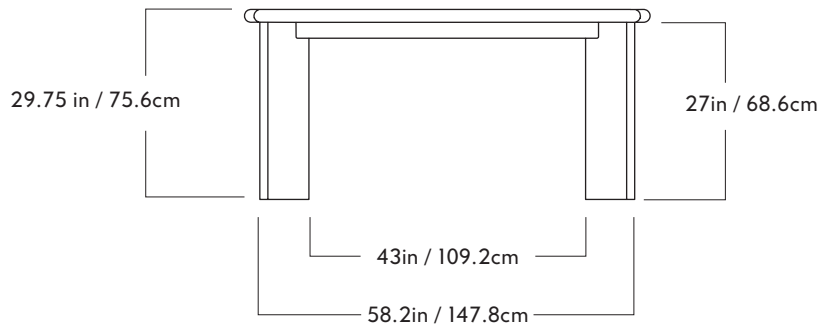

H 29.75in/75.6cm

Wood Finishes

Natural oil

Weight

150lb/68kg *Product weights may vary by wood material

Metal Finishes

Unlaquered brass mounting plate

Shipping Dimensions

L 47in/119.4cm x W 47in/119.4cm x H 15in/38.1cm

Upholstery

N/A

Shipping Weight

200lb/90kg *Shipping weights may vary by wood material

Monroe

Materials

Ebonized Oak, Hard Maple, Black Walnut, White Oak

Dimensions

L 63in/160cm x W 38in/96.5cm x

H 29.75in/75.6cm

Weight

190lb/86kg *Product weights may vary by wood material

Shipping Dimensions

L70in/177.8cm x W45in/114.3cm x H15 in/38.1cm

Shipping Weight

Weight

230lb/105kg *Product weights may vary by wood material

Shipping Dimensions

L95in/241.3cm x W45in/114.3cm x H15 in/38.1cm

Shipping Weight

300lb/136kg *Product weights may vary by wood material

88" Dining Table