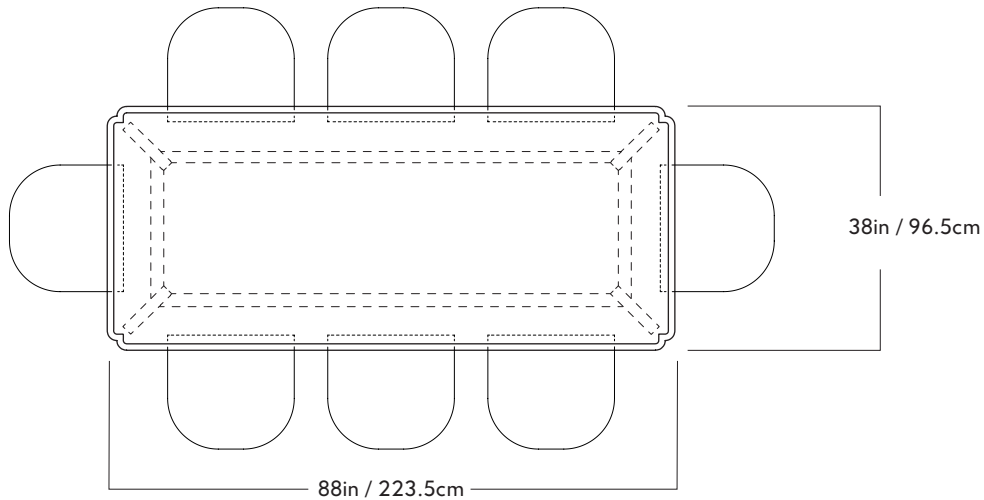

H 29.75in/75.6cm

Wood Finishes

Natural oil

Weight

150lb/68kg *Product weights may vary by wood material

Metal Finishes

Unlaquered brass mounting plate

Shipping Dimensions

Dimensions

L 63in/160cm x W 38in/96.5cm x

H 29.75in/75.6cm

Weight

190lb/86kg *Product weights may vary by wood material

Shipping Dimensions

L70in/177.8cm x W45in/114.3cm x H15 in/38.1cm

Shipping Weight

Upholstery

N/A

Monroe

Materials

Ebonized Oak, Hard Maple, Black Walnut, White Oak

Dimensions

L 88in/223.5cm x W 38in/96.5cm x

H 29.75in/75.6cm

Weight

230lb/105kg *Product weights may vary by wood material

Shipping Dimensions

L95in/241.3cm x W45in/114.3cm x H15 in/38.1cm

Shipping Weight

300lb/136kg *Product weights may vary by wood material

88" Dining Table