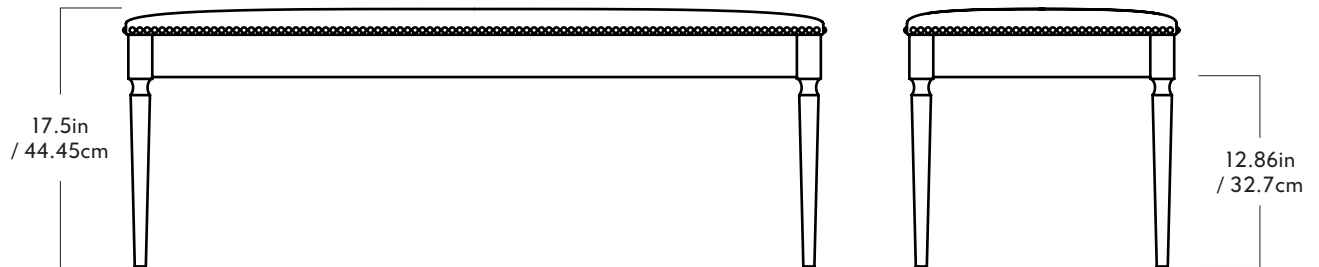

Roll & Hill

triode

28 rue Jacob 75006 Paris contact@triodedesign.com
+33 (0)1 43 29 40 05 www.triodedesign.com

The Judy Bench

Materials
Black Walnut or White Oak

Dimensions
D 18in / 45.722cm x W 47in / 119.38cm x
H 17.5in / 44.45cm

Weight
24lb / 10.9kg
**Product weights may vary by wood material*

Jenna Lyons

Wood Finishes
Natural Oil

Upholstery
Undyed Vegetable-Tanned Leather