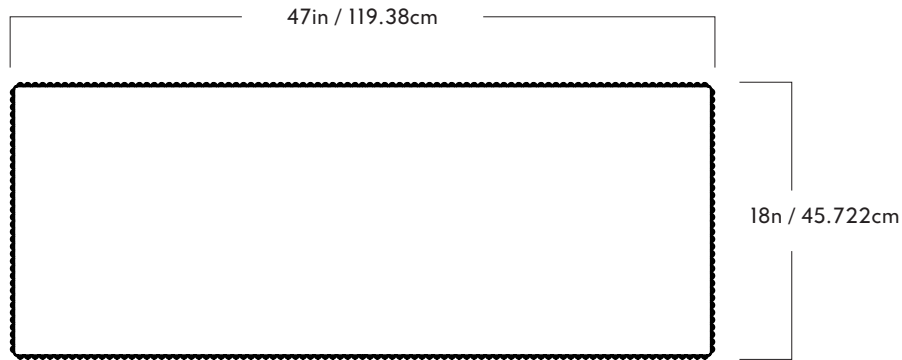

Roll & Hill

triode

28 rue Jacob 75006 Paris contact@triodedesign.com
+33 (0)1 43 29 40 05 www.triodedesign.com

The Judy Bench

Materials
Black Walnut or White Oak

Dimensions
D 18in / 45.722cm x W 47in / 119.38cm x
H 17.5in / 44.45cm