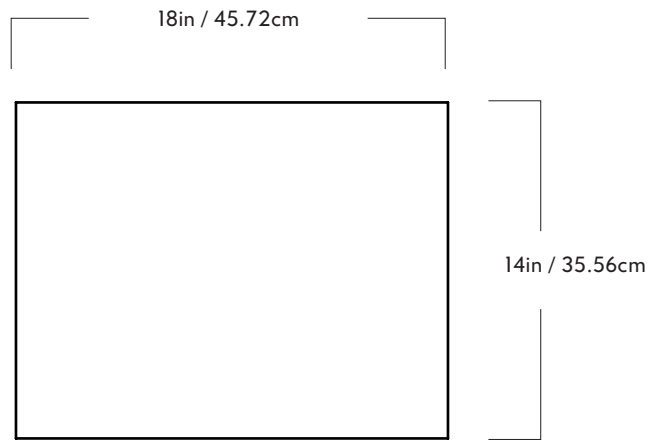

Roll & Hill

triode

28 rue Jacob 75006 Paris contact@triodedesign.com
+33 (0)1 43 29 40 05 www.triodedesign.com

The Cain Side Table Small

Materials
Black Walnut or White Oak

Dimensions
D 14in / 35.56cm x W 18in / 45.72cm x
H 17.75in / 45cm

The Cain Side Table Large

Materials
Black Walnut or White Oak

Dimensions
D 18in / 45.72cm x W 18in / 45.72cm x
H 17.75in / 45cm

Weight
Wood: 10lb / 4.5kg
Marble: 28lb / 12.7kg
Brass: 23lb / 10.5kg
**Product weights may vary by wood material*