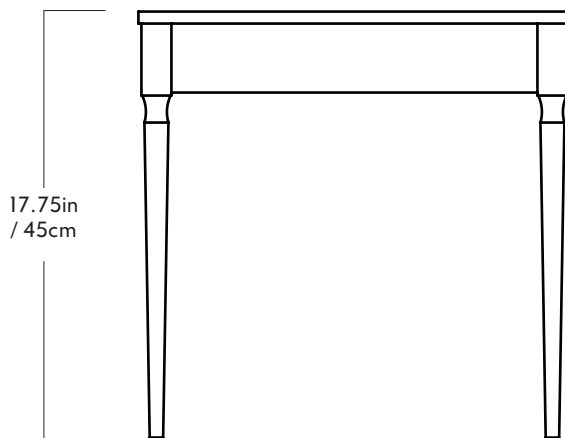

Roll & Hill

triode

28 rue Jacob 75006 Paris contact@triodedesign.com
+33 (0)1 43 29 40 05 www.triodedesign.com

The Cain Side Table Small

Materials
Black Walnut or White Oak

Dimensions
D 14in / 35.56cm x W 18in / 45.72cm x
H 17.75in / 45cm

The Cain Side Table Large

Materials
Black Walnut or White Oak

Dimensions
D 18in / 45.72cm x W 18in / 45.72cm x
H 17.75in / 45cm

Weight
Wood: 10lb / 4.5kg
Marble: 28lb / 12.7kg
Brass: 23lb / 10.5kg
**Product weights may vary by wood material*