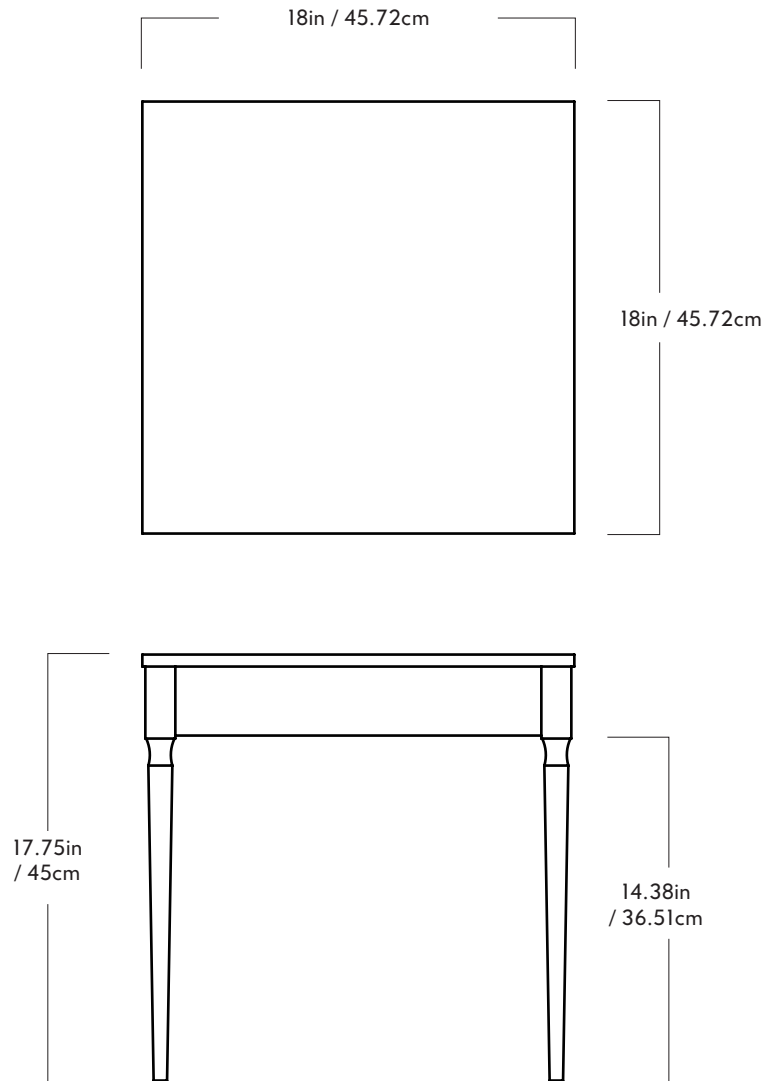

Roll & Hill

triode

28 rue Jacob 75006 Paris contact@triodedesign.com
+33 (0)1 43 29 40 05 www.triodedesign.com

The Cain Side Table Small

Materials
Black Walnut or White Oak

Dimensions
D 14in / 35.56cm x W 18in / 45.72cm x
H 17.75in / 45cm

The Cain Side Table Large

Materials
Black Walnut or White Oak

Dimensions
D 18in / 45.72cm x W 18in / 45.72cm x
H 17.75in / 45cm

Weight
Wood: 10lb / 4.5kg
Marble: 28lb / 12.7kg
Brass: 23lb / 10.5kg
**Product weights may vary by wood material*