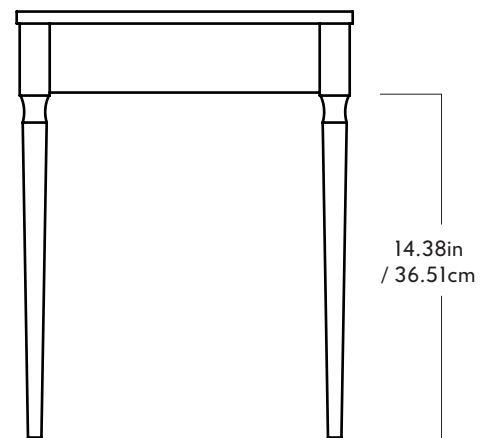

Roll & Hill

triode

28 rue Jacob 75006 Paris contact@triodedesign.com
+33 (0)1 43 29 40 05 www.triodedesign.com

The Cain Side Table Small

Materials
Black Walnut or White Oak

Dimensions
D 14in / 35.56cm x W 18in / 45.72cm x
H 17.75in / 45cm

The Cain Side Table Large

Materials
Black Walnut or White Oak

Dimensions
D 18in / 45.72cm x W 18in / 45.72cm x
H 17.75in / 45cm

Weight
Wood: 10lb / 4.5kg
Marble: 28lb / 12.7kg
Brass: 23lb / 10.5kg
**Product weights may vary by wood material*