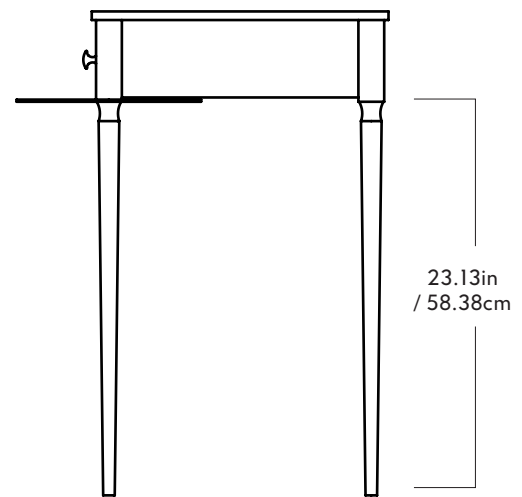

## The Cain Nightstand

Materials  
Black Walnut or White Oak

Dimensions  
D 17.25in / 43.82cm x W 28in / 71.12cm x  
H 28.13in / 71.44cm

Weight  
Wood: 31lb / 14kg  
Marble: 57lb / 26kg  
Brass: 49lb / 22kg  
*\*Product weights may vary by wood material*