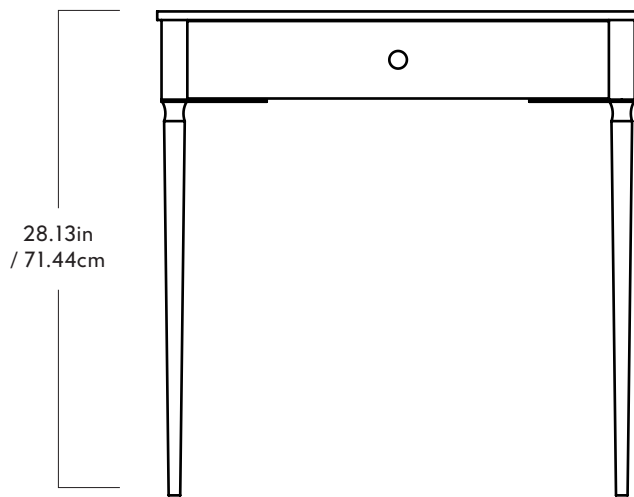

## The Cain Nightstand

Materials  
Black Walnut or White Oak

Dimensions  
D 17.25in / 43.82cm x W 28in / 71.12cm x  
H 28.13in / 71.44cm

Weight  
Wood: 31lb / 14kg  
Marble: 57lb / 26kg  
Brass: 49lb / 22kg  
*\*Product weights may vary by wood material*