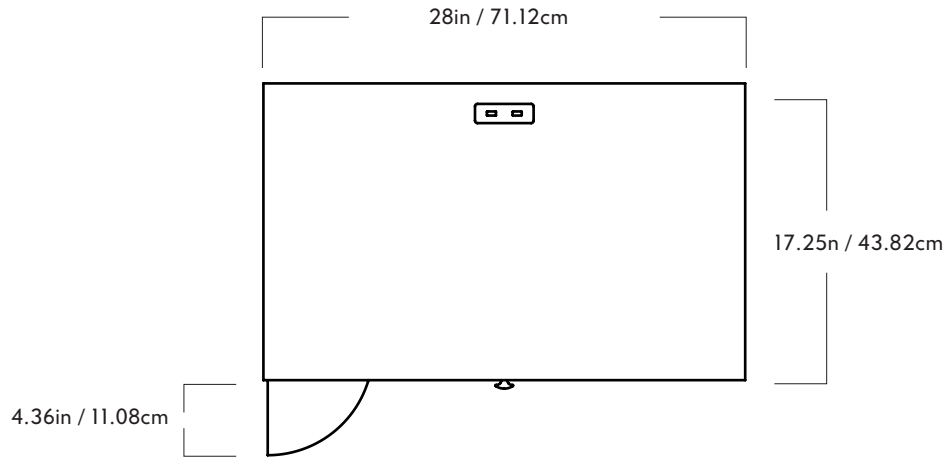

## The Cain Nightstand

Materials  
Black Walnut or White Oak

Dimensions  
D 17.25in / 43.82cm x W 28in / 71.12cm x  
H 28.13in / 71.44cm

Weight  
Wood: 31lb / 14kg  
Marble: 57lb / 26kg  
Brass: 49lb / 22kg  
*\*Product weights may vary by wood material*