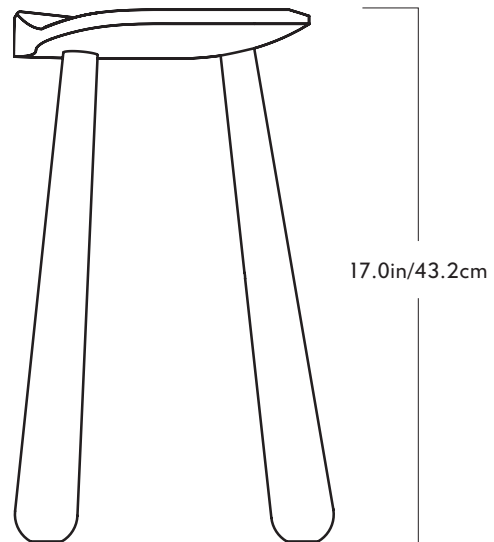

## Low Stool

### Dimensions

W 13.75in/34.9cm H 17in/43.2cm D 10.25in/26cm

### Weight

5lb/2.3kg

*\*Product weights may vary by wood material*