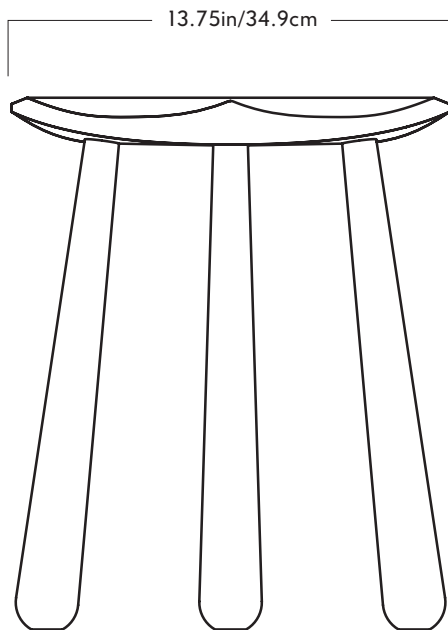

## Low Stool

### Dimensions

W 13.75in/34.9cm H 17in/43.2cm D 10.25in/26cm