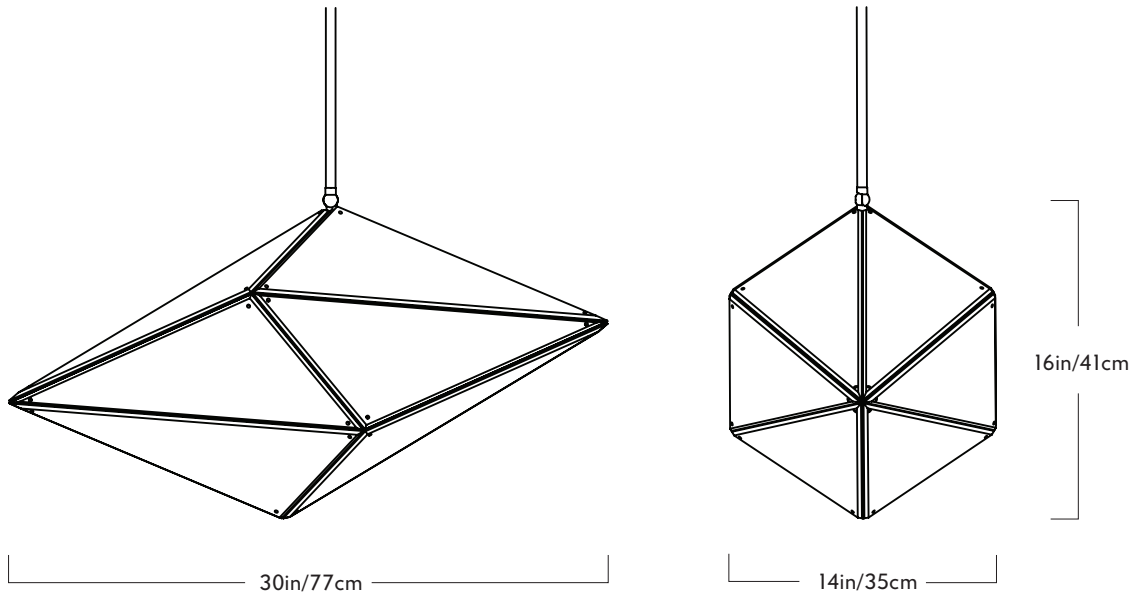

Maxhedron

Horizontal - 30 inches

Series
Maxhedron

Product
Horizontal - 30 inches

Dimensions
L 30in/77cm W 14in/35cm H 16in/41cm

Weight
18lb/8kg

Materials
Brass, steel, two-way mirror

Finishes
Blackened steel, oil-rubed bronze,
polished nickel, brushed brass

Suspension
1/2-inch steel stem in matching metal
finish. 35-inch length included with
lamp. 96-inch length available for addi-
tional cost. Stem length can be adjusted
on site.

Canopy
5-inch canopy in matching metal finish

Certifications
UL, cUL (120V)
CE (240V)

120V Illumination
Bulb: 8 x 20 Watt G4 halogen
Socket: G4
Wattage: 160 Watts
Lumens: 2400 Lumens
Color Temperature: 2700 Kelvin, 90+ CRI
Dimming: Triac or ELV

240V Illumination
Bulb: 8 x 20 Watt G4 halogen
Socket: G4
Wattage: 160 Watts
Lumens: 2400 Lumens
Color Temperature: 2700 Kelvin, 90+ CRI
Dimming: Triac or ELV