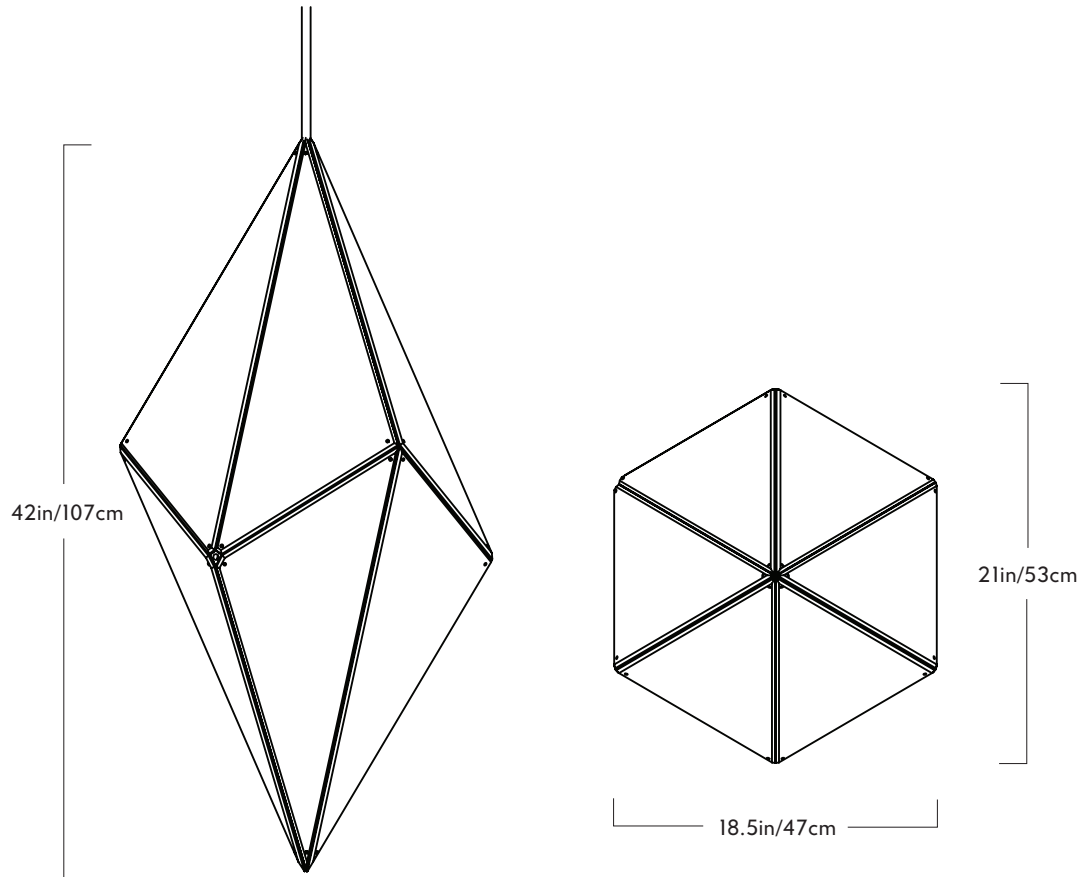

Maxhedron

Vertical - 42 inches

Series
Maxhedron

Product
Vertical - 42 inches

Dimensions
L 21in/53cm x W 18.5in/47cm x H
42in/107cm

Weight
35lb/16kg

Materials
Brass, steel, two-way mirror

Finishes
Blackened steel, oil-rubed bronze,
polished nickel, brushed brass

Suspension
1/2-inch steel stem in matching metal
finish. 35-inch length included with
lamp. 96-inch length available for addi-
tional cost. Stem length can be adjusted
on site.

Canopy
5-inch canopy in matching metal finish

Certifications
UL, cUL (120V)
CE (240V)

120V Illumination
Bulb: 8 x 20 Watt G4 halogen
Socket: G4
Wattage: 160 Watts
Lumens: 2400 Lumens
Color Temperature: 2700 Kelvin, 90+ CRI
Dimming: Triac or ELV

240V Illumination
Bulb: 8 x 20 Watt G4 halogen
Socket: G4
Wattage: 160 Watts
Lumens: 2400 Lumens
Color Temperature: 2700 Kelvin, 90+ CRI
Dimming: Triac or ELV