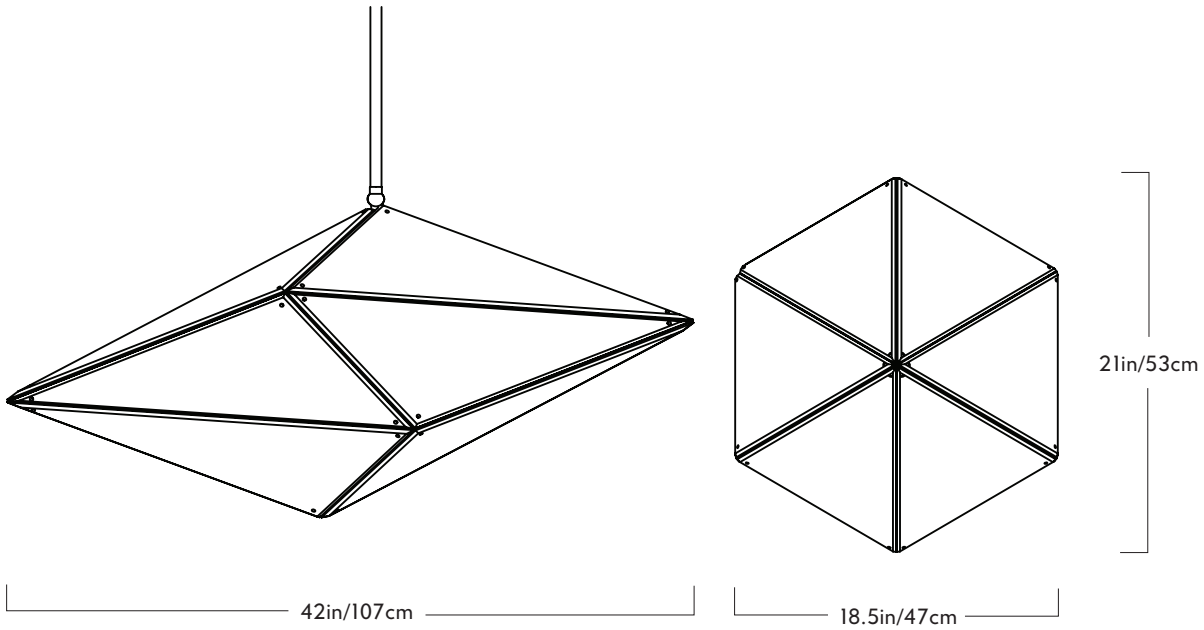

Maxhedron

Series
Maxhedron

Product
Horizontal - 42 inches

Dimensions
L 42in/107cm x W 18.5in/47cm x H
21in/53cm

Weight
35lb/16kg

Horizontal - 42 inches

Materials
Brass, steel, two-way mirror

Finishes
Blackened steel, oil-rubed bronze,
polished nickel, brushed brass

Suspension
1/2-inch steel stem in matching metal
finish. 35-inch length included with
lamp. 96-inch length available for addi-
tional cost. Stem length can be adjusted
on site.

Canopy
5-inch canopy in matching metal finish

Certifications
UL, cUL (120V)
CE (240V)

120V Illumination
Bulb: 8 x 20 Watt G4 halogen
Socket: G4
Wattage: 160 Watts
Lumens: 2400 Lumens
Color Temperature: 2700 Kelvin, 90+ CRI
Dimming: Triac or ELV

240V Illumination
Bulb: 8 x 20 Watt G4 halogen
Socket: G4
Wattage: 160 Watts
Lumens: 2400 Lumens
Color Temperature: 2700 Kelvin, 90+ CRI
Dimming: Triac or ELV