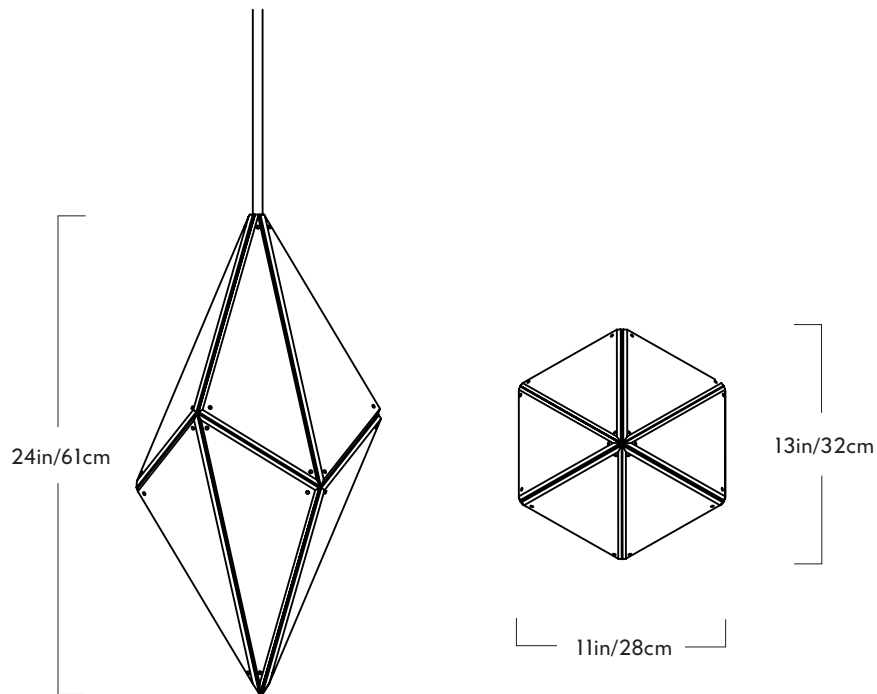

Maxhedron

Vertical - 24 inches

Series
Maxhedron

Product
Vertical - 24 inches

Dimensions
L 13in/32cm W 11in/28cm H 24in/61cm

Weight
14.5lb/6.5kg

Materials
Brass, steel, two-way mirror

Finishes
Blackened steel, oil-rubed bronze,
polished nickel, brushed brass

Suspension
1/2-inch steel stem in matching metal
finish. 35-inch length included with
lamp. 96-inch length available for addi-
tional cost. Stem length can be adjusted
on site.

Canopy
5-inch canopy in matching metal finish

Certifications
UL, cUL (120V)
CE (240V)

120V Illumination
Bulb: 8 x 20 Watt G4 halogen
Socket: G4
Wattage: 160 Watts
Lumens: 2400 Lumens
Color Temperature: 2700 Kelvin, 90+ CRI
Dimming: Triac or ELV

240V Illumination
Bulb: 8 x 20 Watt G4 halogen
Socket: G4
Wattage: 160 Watts
Lumens: 2400 Lumens
Color Temperature: 2700 Kelvin, 90+ CRI
Dimming: Triac or ELV