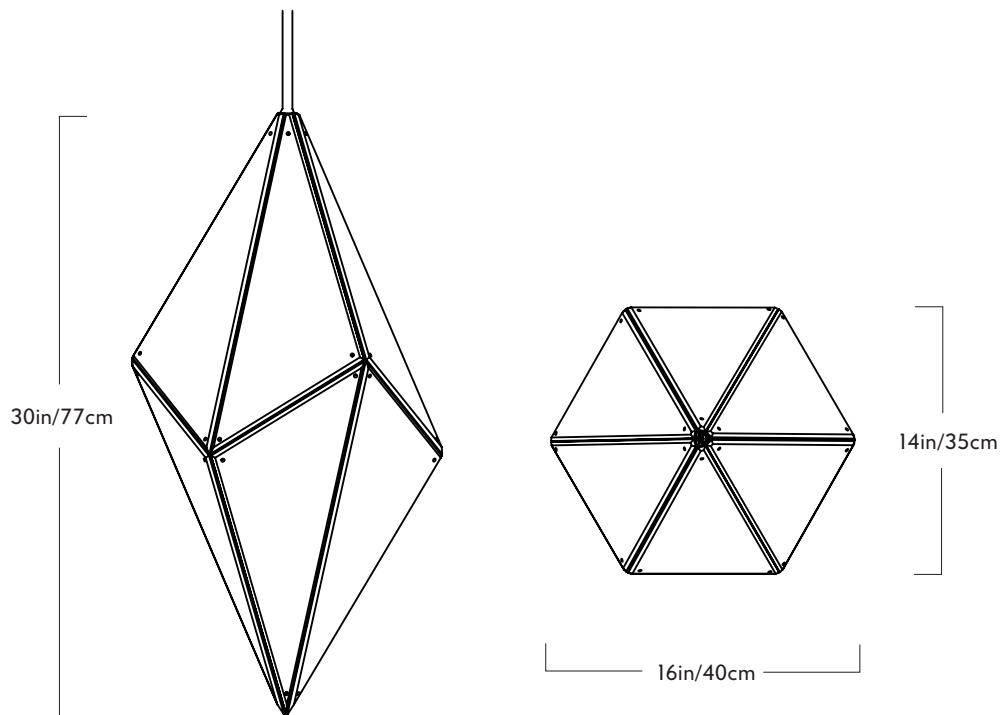

Maxhedron

Vertical - 30 inches

Series
Maxhedron

Product
Vertical - 30 inches

Dimensions
L 16in/40cm x W 14in/35cm x H
30in/77cm

Weight
18lb/8kg

Materials
Brass, steel, two-way mirror

Finishes
Blackened steel, oil-rubed bronze,
polished nickel, brushed brass

Suspension
1/2-inch steel stem in matching metal
finish. 35-inch length included with
lamp. 96-inch length available for addi-
tional cost. Stem length can be adjusted
on site.

Canopy
5-inch canopy in matching metal finish

Certifications
UL, cUL (120V)
CE (240V)

120V Illumination
Bulb: 8 x 20 Watt G4 halogen
Socket: G4
Wattage: 160 Watts
Lumens: 2400 Lumens
Color Temperature: 2700 Kelvin, 90+ CRI
Dimming: Triac or ELV

240V Illumination
Bulb: 8 x 20 Watt G4 halogen
Socket: G4
Wattage: 160 Watts
Lumens: 2400 Lumens
Color Temperature: 2700 Kelvin, 90+ CRI
Dimming: Triac or ELV