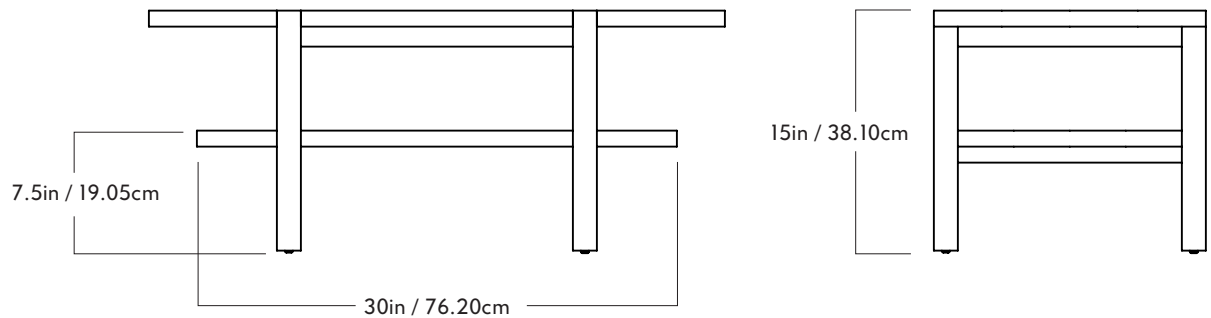

Roll & Hill

triode

28 rue Jacob 75006 Paris contact@triodedesign.com
+33 (0)1 43 29 40 05 www.triodedesign.com

Chamber Side Table

Materials

Hard Maple, Black Walnut, or White Oak

Dimensions

D 17in / 43.18cm x W 36in / 91.44cm x H 15in / 38.10cm