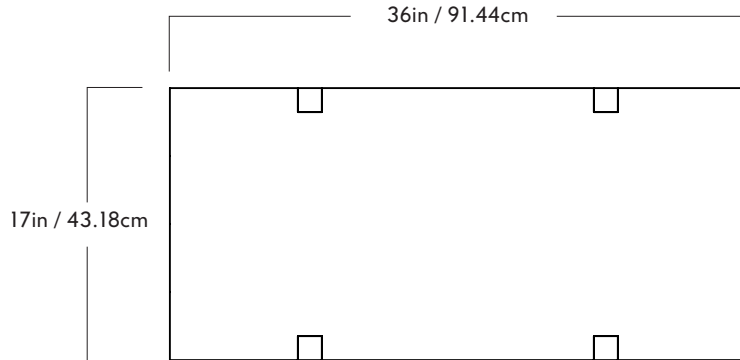

Roll & Hill

triode

28 rue Jacob 75006 Paris contact@triodedesign.com
+33 (0)1 43 29 40 05 www.triodedesign.com

Chamber Side Table

Materials

Hard Maple, Black Walnut, or White Oak

Dimensions

D 17in / 43.18cm x W 36in / 91.44cm x H 15in / 38.10cm