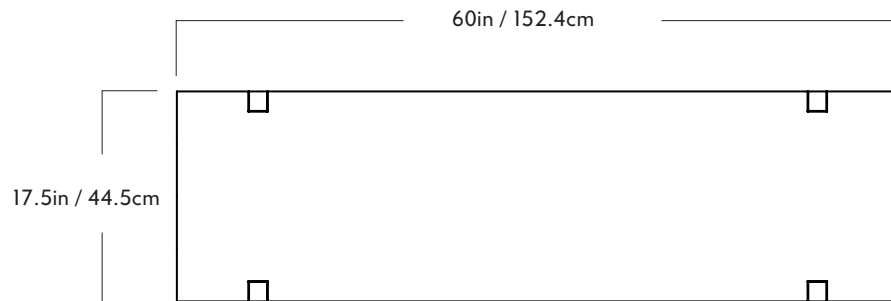

Chamber

Species

Hard Maple, Black Walnut, or White Oak

Dimensions

17.5in / 44.5cm x W 60in / 152.4cm x H 17.25in / 43.8cm

Weight

81lb / 36.7kg *Product weights may vary by wood material

Shipping Dimensions

L 67in / 170cm x W 24.5in / 62.2cm x H 24.25in / 61.6cm

Shipping Weight

116lb / 52.6kg *Shipping weights may vary by wood material

Bench 60"

Wood Finishes

Natural Oil

Metal Finishes

N/A

Upholstery

N/A