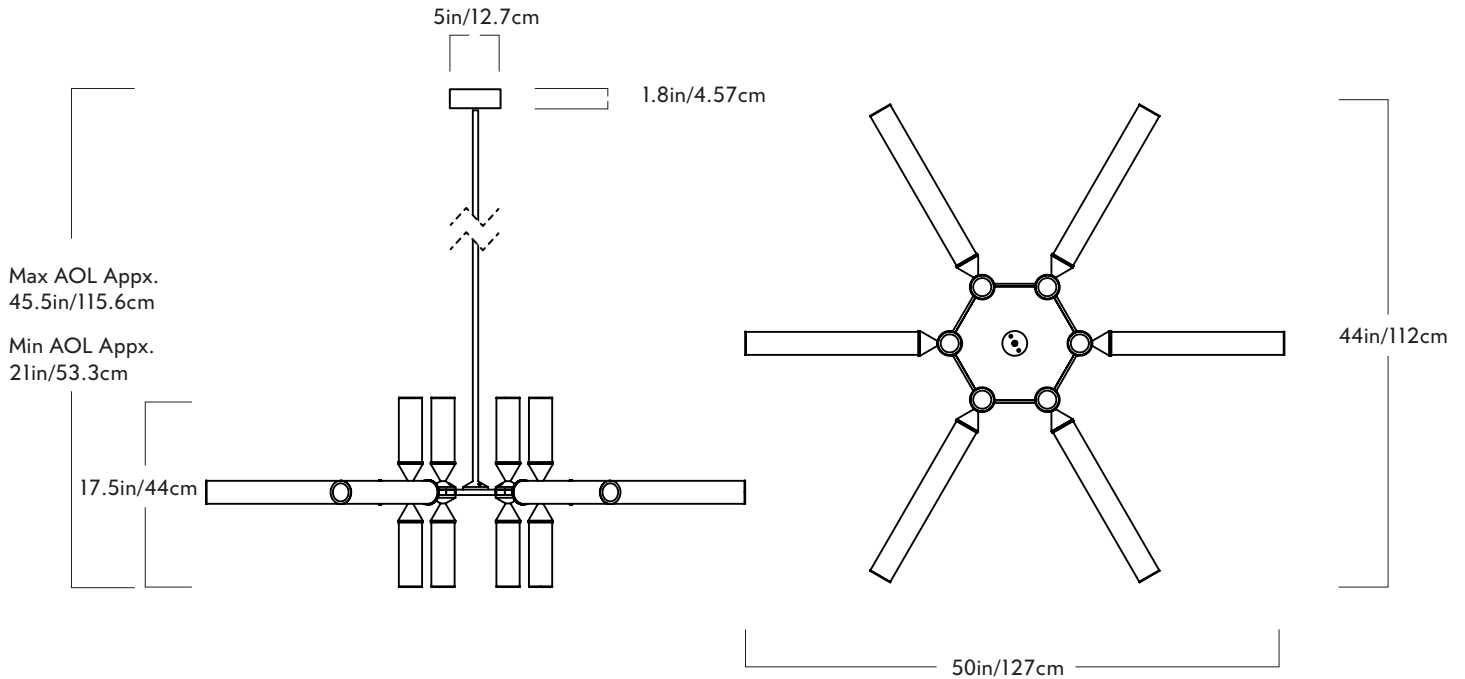

Roll & Hill

triode

28 rue Jacob 75006 Paris contact@triodedesign.com
+33 (0)1 43 29 40 05 www.triodedesign.com

Castle

18-01

Series
Castle

Product
18-01

Dimensions
L 44in/112cm x W 50in/127cm x
H 17.5in/44cm

Weights
21.5lb/9.8kg

Materials
Machined aluminum, glass

Finishes / Colors
Black, bronze, polished nickel,
brushed brass

Glass Options
Clear, cream, smoke

Suspension
½-inch aluminum stem in matching metal
finish. 35-inch length included with lamp.
96-inch length available for additional
cost. Stem length can be adjusted on
site.

Canopy
5-inch round in matching metal finish
(1.5" tall)

Driver Location
Driver located in the canopy

Certifications
UL, cUL (120V)
CE, CB (240V)

120V LED Illumination
Integrated LED
Wattage: 45 Watts
Lumens (Clear): 4450 Lumens est.
Lumens (Cream): 3450 Lumens est.
Lumens (Smoke): 1400 Lumens est.
Color Temperature: 2700K, 90 CRI
Bulb Lifetime: 50,000 hours est.
Dimming: TRIAC, ELV or 0-10V