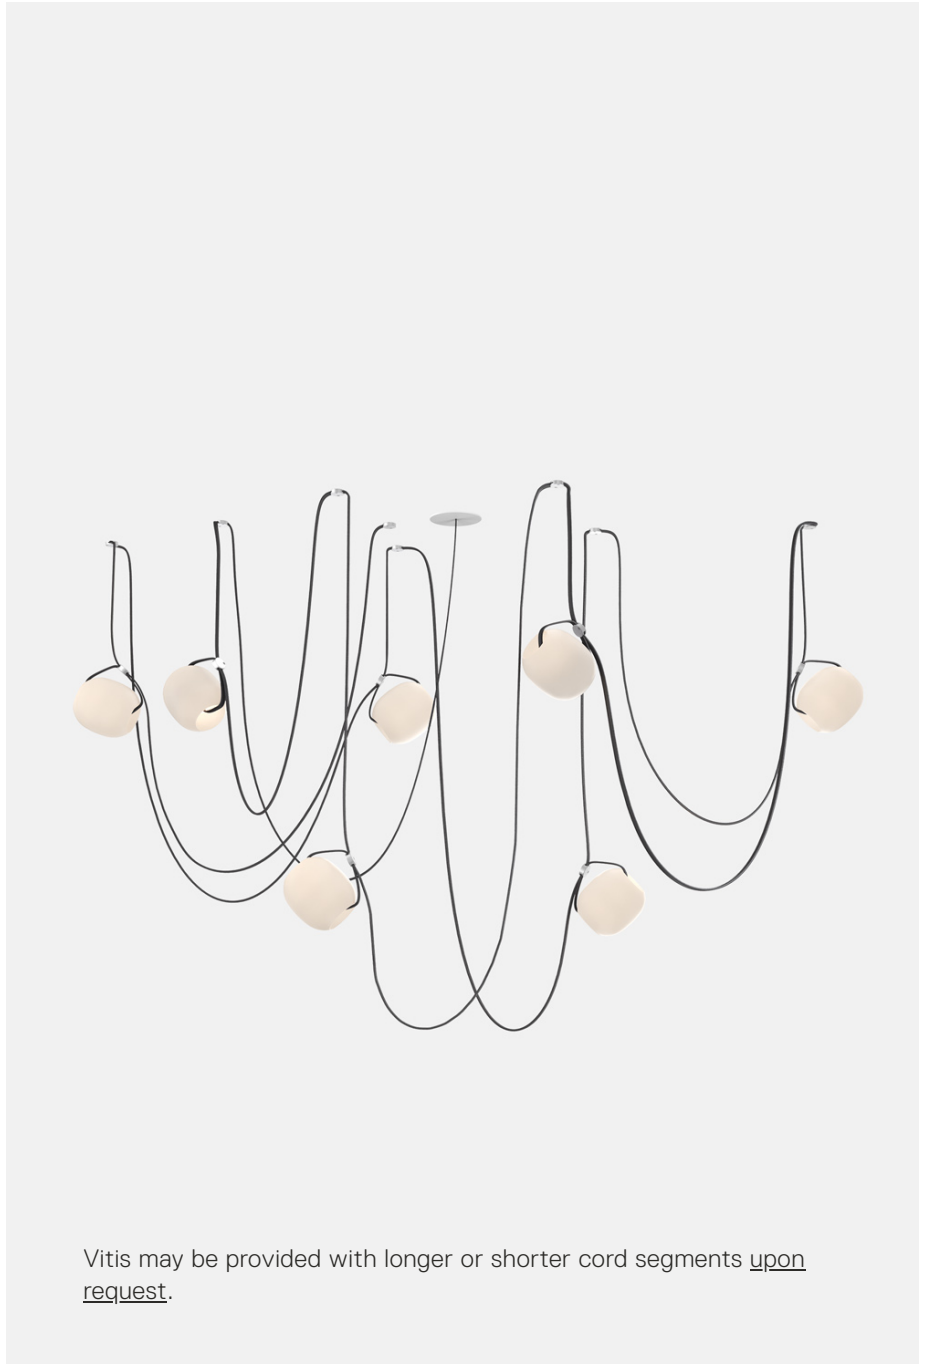

Vitis 7

Chandeliers

50 Greene St
New York NY 10013
T +1 212 388 1621
sales@rbw.com

For 2D & 3D drawings of all products, including CAD, Revit and IES files, please visit rbw.com

Generate Date: Wed Jan 10 2024