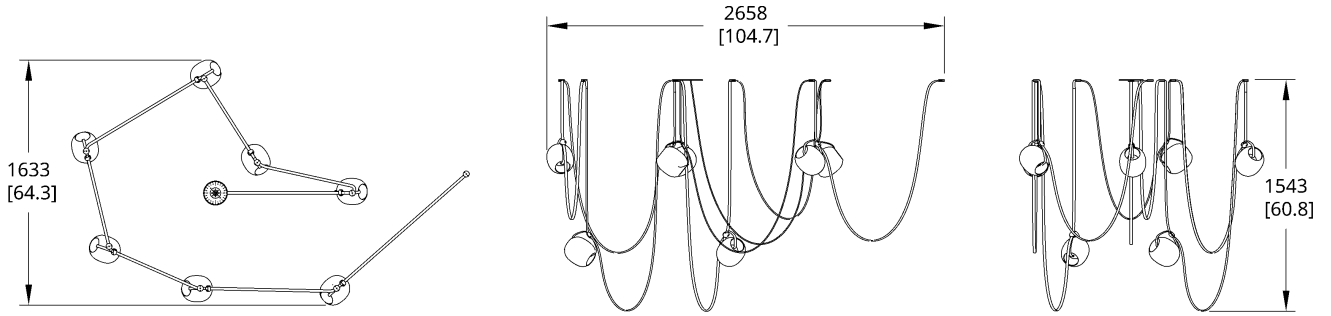

VS-7 Vitis Chandelier (Open)