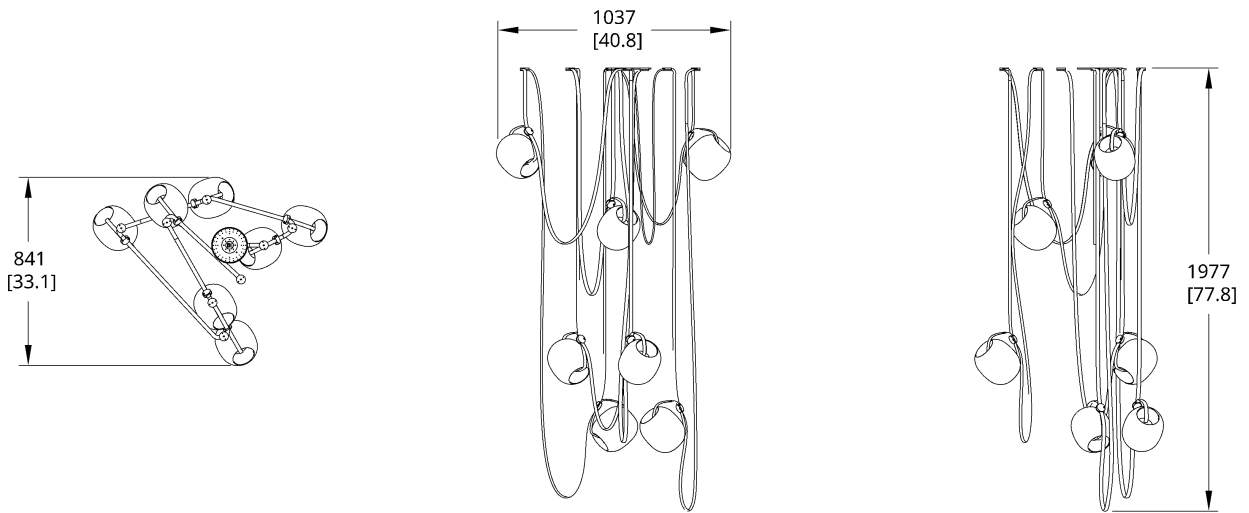

VS-7 Vitis Chandelier (Condensed)

VS-7 Vitis Chandelier (Long)