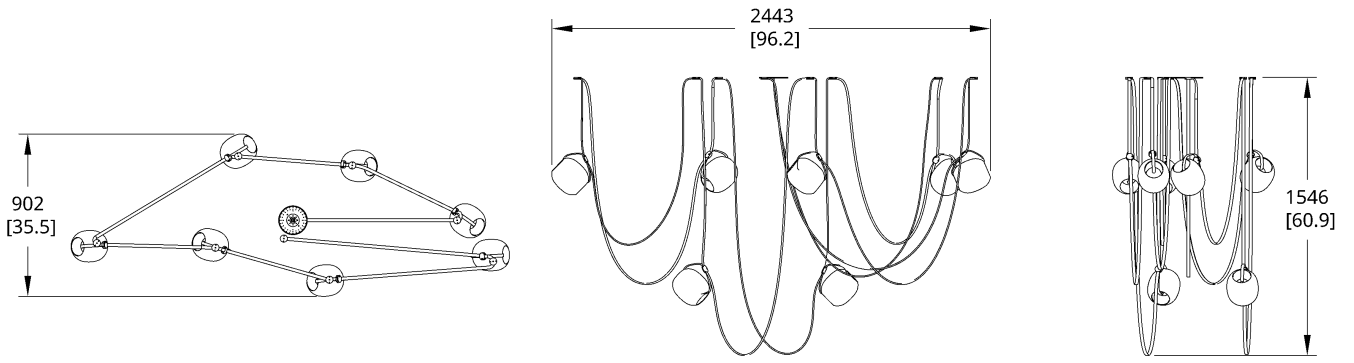

Drawings

VS-7 Vitis Chandelier (Condensed)

VS-7 Vitis Chandelier (Long)