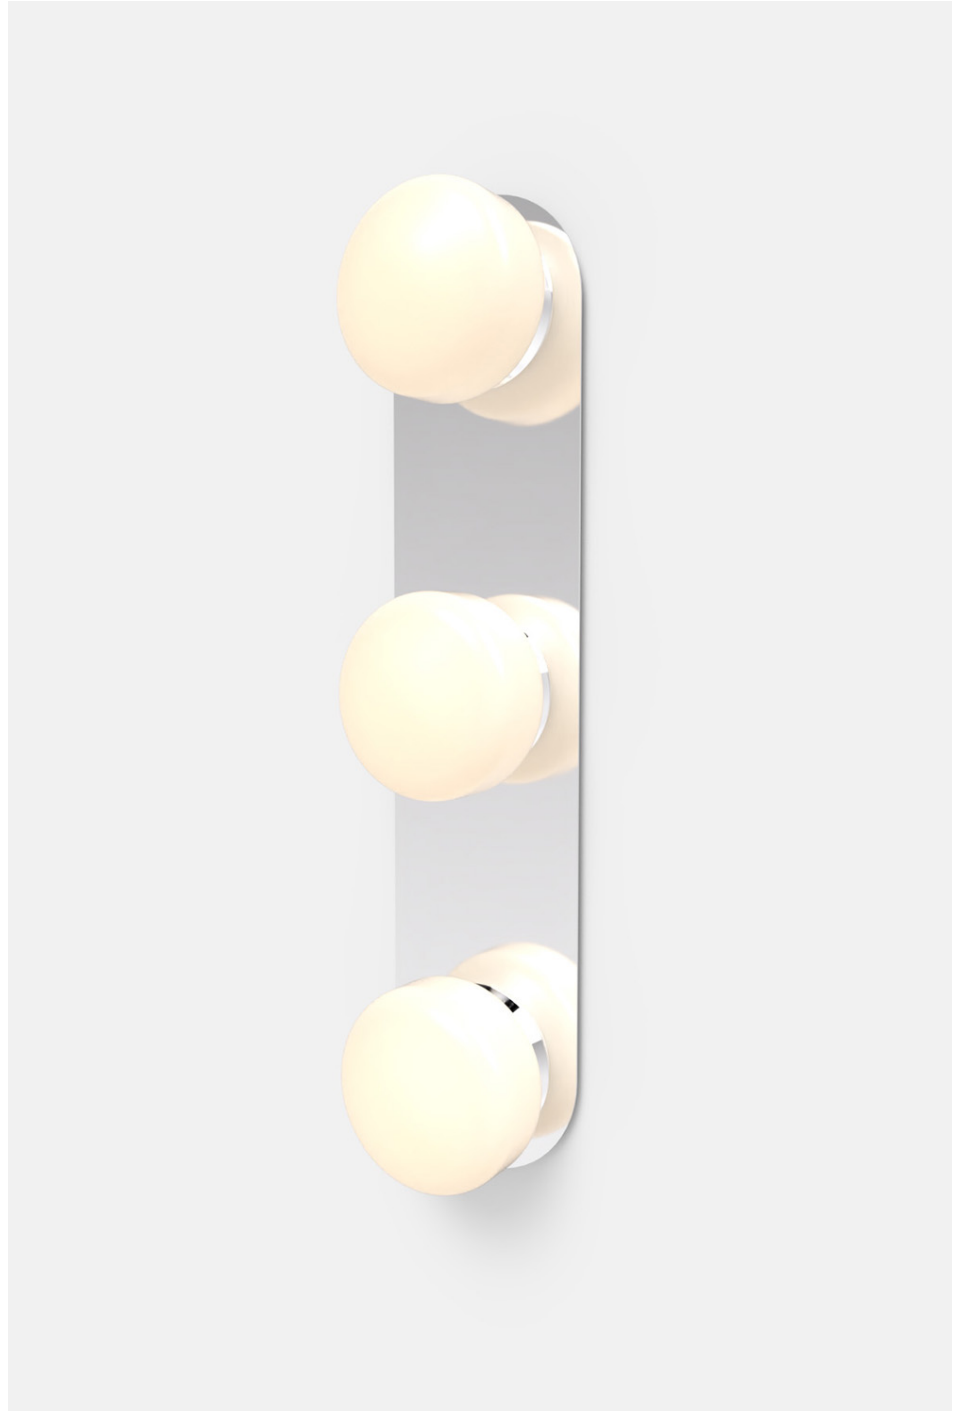

Pastille 3 Vanity

Sconces

50 Greene St
New York NY 10013
T +1 212 388 1621
sales@rbw.com

For 2D & 3D drawings of all products, including CAD, Revit and IES files, please visit rbw.com