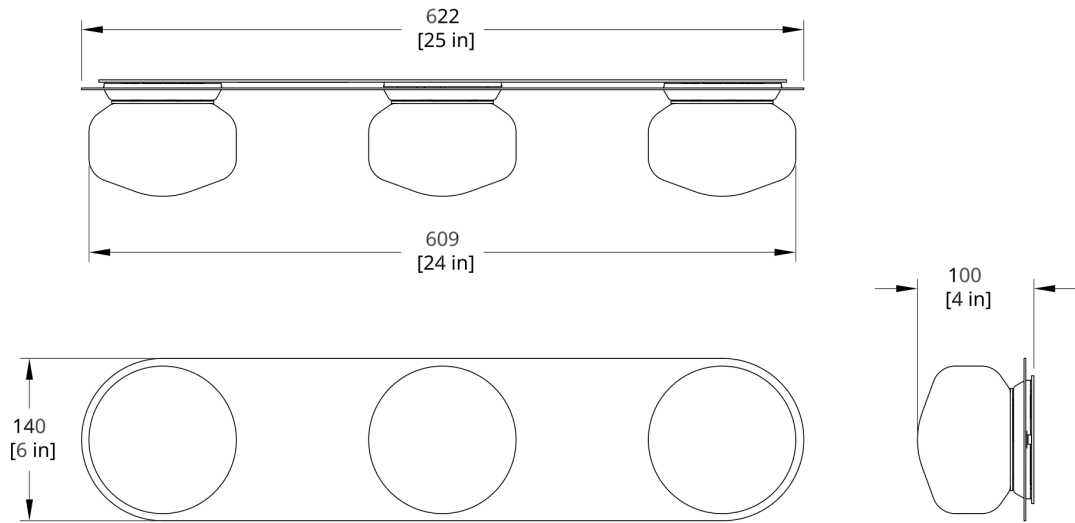

Drawings

PAS-3V Pastille Vanity Sconce Dimension