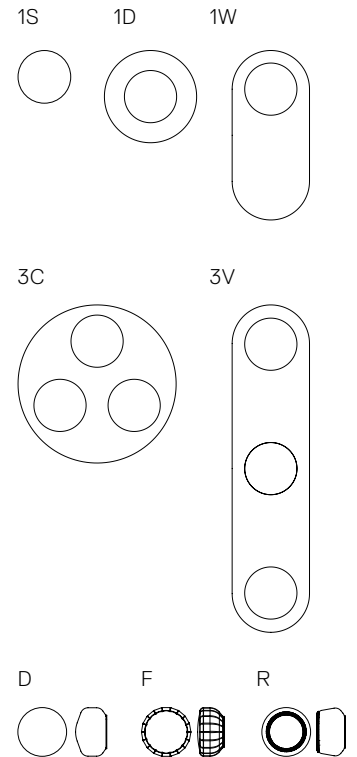

Country of Manufacture
Assembled in USA

Materials

Opal glass diffuser, aluminum mount, steel or aluminum backplates

Specification

258 lumens delivered
8.5W power consumption

Lamping

(1) 8.5W LED
640 lumen source min 80 CRI

LED Lifespan

50k hours

Certification

ADA Compliant
Wet location

  **IP65**

Dimensions

7 Ø × 3.8 in Depth
17.8 Ø × 9.6 cm Depth

Product Weight

1.5 lb / .68 kg

Pastille

Specification Logic

Model	
Pastille	PAS
Variant	
1 globe collar	1S
1 globe disc	1D
1 globe wayfind	1W
3 globe cluster	3C
3 globe vanity	3V
Finish (reference finish library)	
matte white powder coating	PC20
matte black powder coating	PC30
silk grey powder coating	PC25
vermillion powder coating	PC42
satin brass plated finish	PF17
polished chrome plated finish	PF13
custom anodized	AAXX
custom powder coating	PCXX
custom plated	PFXX
Globe Variant(s)	
droplet	D(DD)
faceted	F(FF)
ribbed	R(RR)
Color Temp	
2200K (candlelight) (TRIAC '-TR' control only)	22
2700K (warm white)	27
3000K (soft white)	30
3500K (neutral white)	35
Input Voltage	
110-120V	120
220-240V	220
110-277V	277
Control	
Standard TRIAC forward-phase (10-100% dimming)	TR
Flex 0-10V analog* (1-100% dimming)	TM
Flex TRIAC forward-phase* (1-100% dimming)	TM
Flex ELV reverse-phase* (1-100% dimming)	TM
Performance 0-10V analog* (0.1-100% dimming)	10
Performance DALI digital* (0.1-100% dimming)	DL
*requires external power supply	
Power Supply	
external power supply	DEX
IP Rating	
IP20	IP20
IP65	IP65