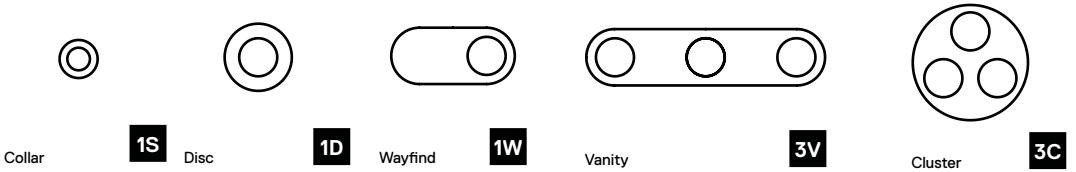

Rich Brilliant Willing

50 Greene St
New York NY 10013
T +1 212 388 1621
sales@richbrilliantwilling.com

Pastille Configuration Library

Pastille Collection

With the bold geometric patterns of its glass surface accented by metal backings, Pastille's design echoes the Art Deco sensibilities of Old Hollywood. The collection offers mix-and-match options for custom installation, including either a droplet profile or faceted pattern for the glass globe, with various finishes for an accent ring or backplate. Pastille is available both as an individual sconce or as part of a group, backed by a single plate in either a row or circular configuration.

Individual finish samples are available at www.RichBrilliantWilling.com/finishes.

Plate Styles / Aluminum or Steel