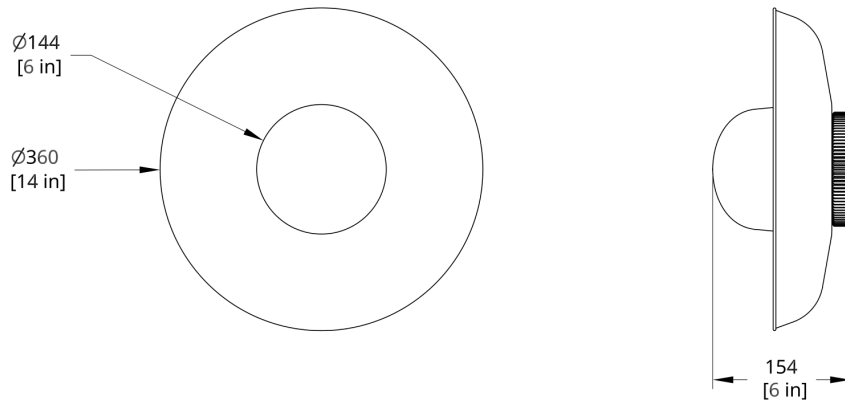

PRODUCT DIMENSIONS

Small Shade 8" dia x 4" depth | Medium Shade 14" dia x 4" depth | Large Shade 21" dia x 4" depth.

Please note the Large Glass has a 6" depth.

PRODUCT WEIGHT

2.5 lbs / 1.14 kg

DIMENSIONAL WEIGHT

IP RATING

IP 65	IP65
-------	------

Drawings

HS-21-A Hoist Sconce Small Diffuser Dimension

HS-21-B Hoist Sconce Large Diffuser Dimension

HS-14-A Hoist Sconce Small Diffuser Dimension

HS-14-B Hoist Sconce Large Diffuser Dimension