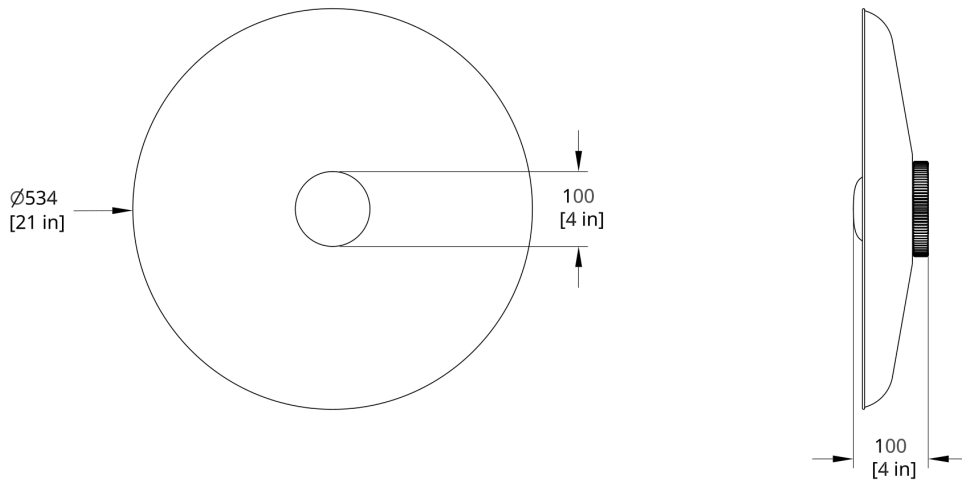

PRODUCT DIMENSIONS

Small Shade 8" dia x 4" depth | Medium Shade 14" dia x 4" depth | Large Shade 21" dia x 4" depth.

Please note the Large Glass has a 6" depth.

PRODUCT WEIGHT

2.5 lbs / 1.14 kg

DIMENSIONAL WEIGHT

No shade: 3 lbs | Small shade: 6 lbs | Medium shade: 8 lbs | Large shade: 14 lbs

YOUR PRODUCT CODE

HS-14-B-PC24-27-10_TRIAC_120V-IP65

Specification Logic

SHADE

Bare Shade	0
Small Shade	8
Medium Shade	14
Large Shade	21

IP RATING

IP 65	IP65
-------	------

Drawings

HS-21-A Hoist Sconce Small Diffuser Dimension

HS-21-B Hoist Sconce Large Diffuser Dimension

HS-14-A Hoist Sconce Small Diffuser Dimension

HS-14-B Hoist Sconce Large Diffuser Dimension