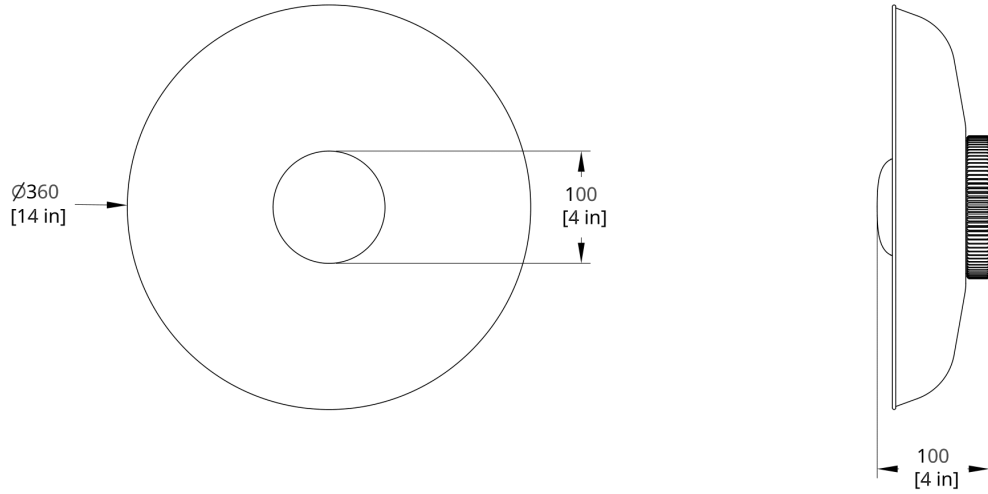

PRODUCT DIMENSIONS

Small Shade 8" dia x 4" depth | Medium Shade 14" dia x 4" depth | Large Shade 21" dia x 4" depth.

Please note the Large Glass has a 6" depth.

PRODUCT WEIGHT

2.5 lbs / 1.14 kg

DIMENSIONAL WEIGHT

IP RATING

IP 65	IP65
-------	------

Drawings

HS-21-A Hoist Sconce Small Diffuser Dimension

HS-21-B Hoist Sconce Large Diffuser Dimension

HS-14-A Hoist Sconce Small Diffuser Dimension

HS-14-B Hoist Sconce Large Diffuser Dimension