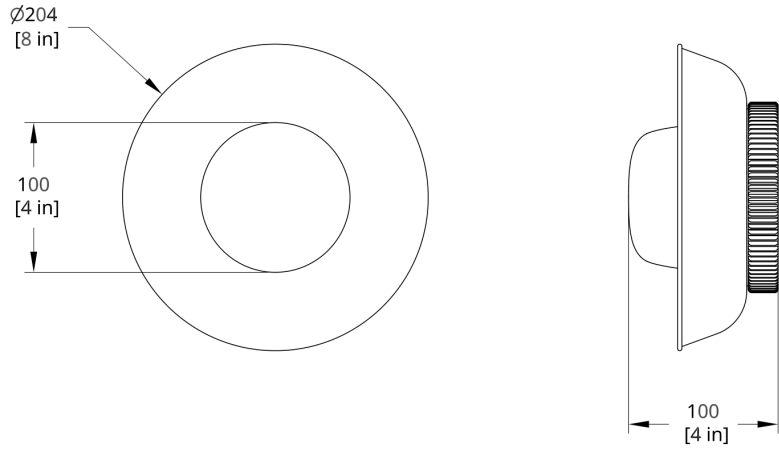

PRODUCT DIMENSIONS

Small Shade 8" dia x 4" depth | Medium Shade 14" dia x 4" depth | Large Shade 21" dia x 4" depth.

Please note the Large Glass has a 6" depth.

PRODUCT WEIGHT

2.5 lbs / 1.14 kg

DIMENSIONAL WEIGHT

IP RATING

IP 65	IP65
-------	------

Drawings

HS-21-A Hoist Sconce Small Diffuser Dimension

HS-21-B Hoist Sconce Large Diffuser Dimension

HS-14-A Hoist Sconce Small Diffuser Dimension

HS-14-B Hoist Sconce Large Diffuser Dimension