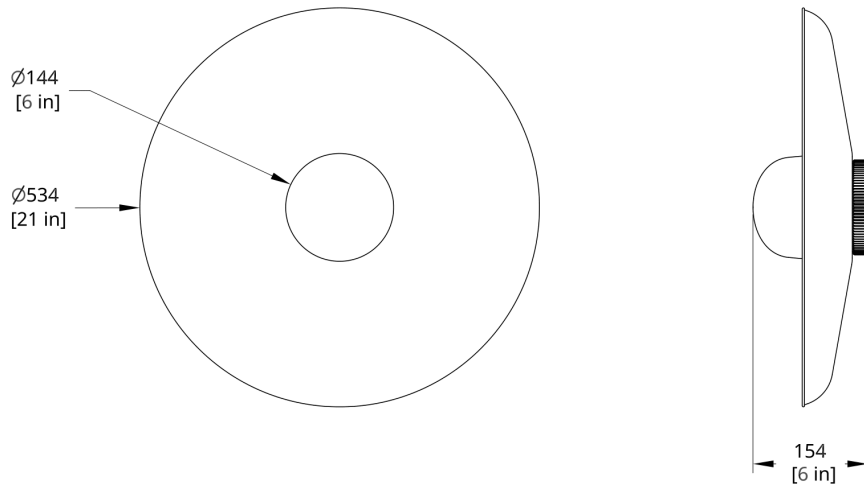

PRODUCT DIMENSIONS

Small Shade 8" dia x 4" depth | Medium Shade 14" dia x 4" depth | Large Shade 21" dia x 4" depth.

Please note the Large Glass has a 6" depth.

PRODUCT WEIGHT

2.5 lbs / 1.14 kg

DIMENSIONAL WEIGHT

IP RATING

IP 65	IP65
-------	------

Drawings

HS-21-A Hoist Sconce Small Diffuser Dimension

HS-21-B Hoist Sconce Large Diffuser Dimension

HS-14-A Hoist Sconce Small Diffuser Dimension

HS-14-B Hoist Sconce Large Diffuser Dimension