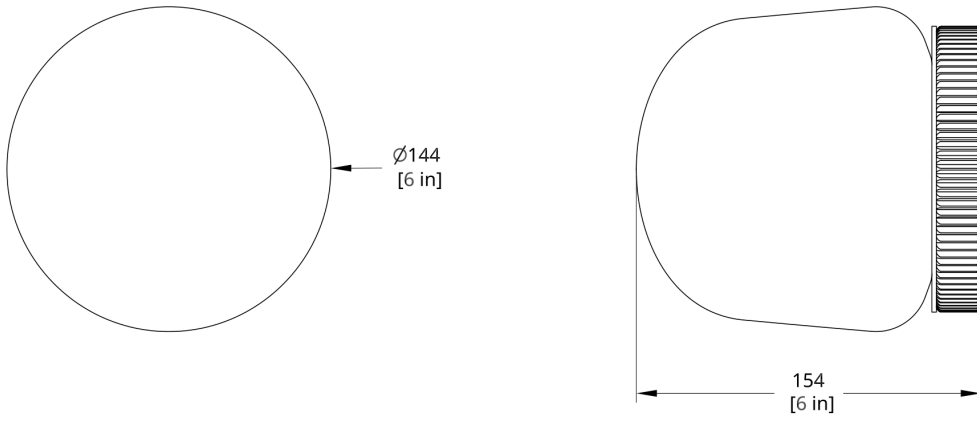

HS-0-A Hoist Sconce Bare Small Diffuser Dimension

HS-0-B Hoist Sconce Bare Large Diffuser Dimension