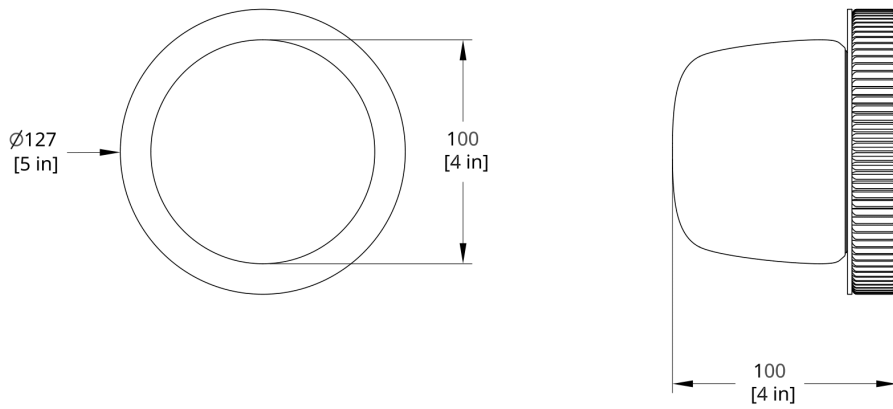

HS-8-A Hoist Sconce Small Diffuser Dimension