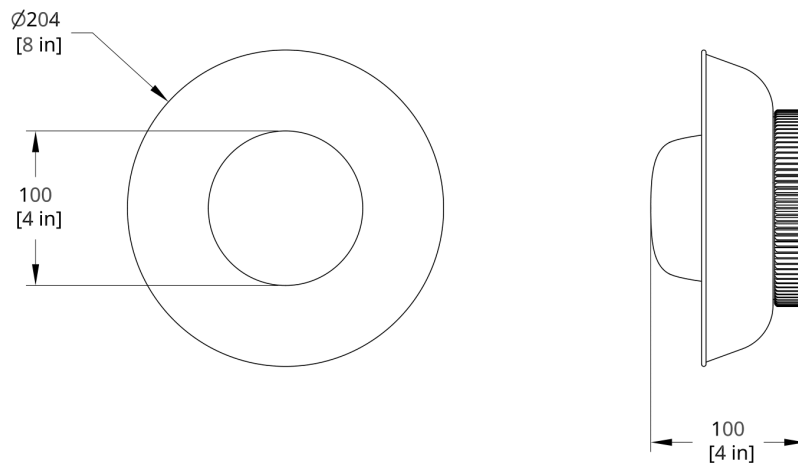

**MATERIALS**

Opal blown glass, spun steel.

**PERFORMANCE**

590 luminaire lumens  
Power Consumption 9W  
Luminaire Watts 9W  
70lm/W  
90 CRI

**LED LIFESPAN**

50K hours

**PATENT FILE NUMBER**

Patent Number D861,955

# Drawings

HS-21-A Hoist Flush Mount Small Diffuser Dimension

HS-21-B Hoist Flush Mount Large Diffuser Dimension

HS-14-A Hoist Flush Mount Small Diffuser Dimension

HS-14-B Hoist Flush Mount Large Diffuser Dimension

HS-8-A Hoist Flush Mount Small Diffuser Dimension

HS-0-A Hoist Flush Mount Bare Small Diffuser Dimension

HS-0-B Hoist Flush Mount Bare Large Diffuser Dimension

Generate Date: Thu Nov 18 2021