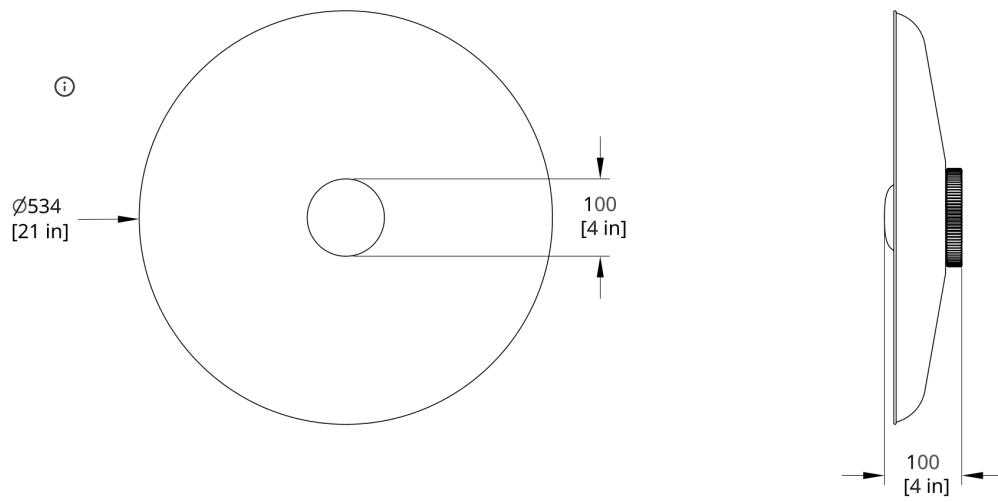

Drawings

HS-21-A Hoist Flush Mount Small Diffuser Dimension