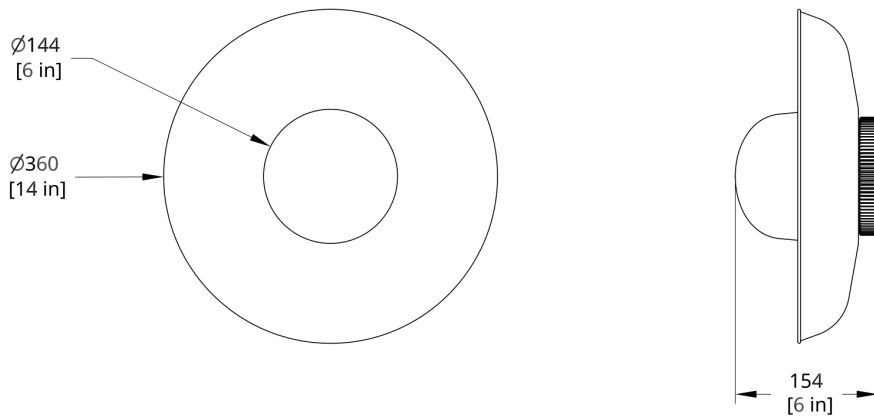

**MATERIALS**

Opal blown glass, spun steel.

**PERFORMANCE**

590 luminaire lumens  
Power Consumption 9W  
Luminaire Watts 9W  
70lm/W  
90 CRI

**LED LIFESPAN**

50K hours

**PATENT FILE NUMBER**

Patent Number D861,955

# Drawings

HS-21-A Hoist Flush Mount Small Diffuser Dimension

HS-21-B Hoist Flush Mount Large Diffuser Dimension

HS-14-A Hoist Flush Mount Small Diffuser Dimension

HS-14-B Hoist Flush Mount Large Diffuser Dimension

HS-8-A Hoist Flush Mount Small Diffuser Dimension

HS-0-A Hoist Flush Mount Bare Small Diffuser Dimension

HS-0-B Hoist Flush Mount Bare Large Diffuser Dimension

Generate Date: Thu Nov 18 2021