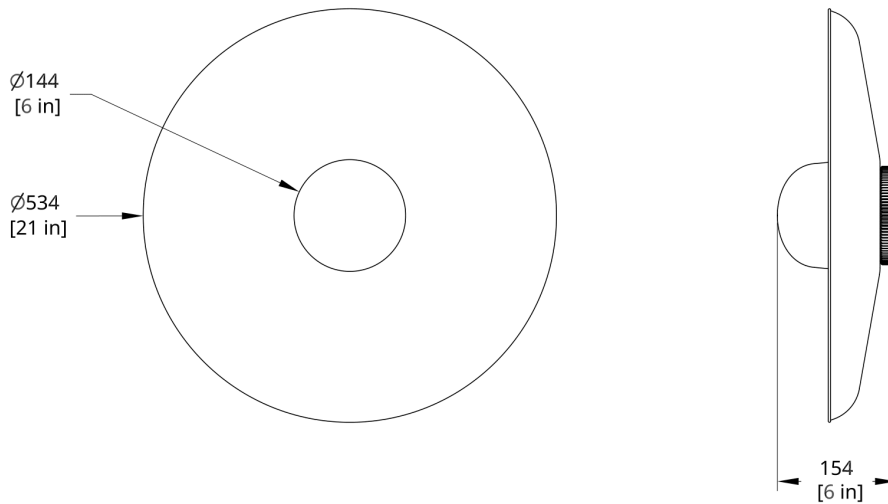

**MATERIALS**

Opal blown glass, spun steel.

**PERFORMANCE**

590 luminaire lumens  
Power Consumption 9W  
Luminaire Watts 9W  
70lm/W  
90 CRI

**LED LIFESPAN**

50K hours

**PATENT FILE NUMBER**

Patent Number D861,955

# Drawings

HS-21-A Hoist Flush Mount Small Diffuser Dimension

HS-21-B Hoist Flush Mount Large Diffuser Dimension

HS-14-A Hoist Flush Mount Small Diffuser Dimension

HS-14-B Hoist Flush Mount Large Diffuser Dimension