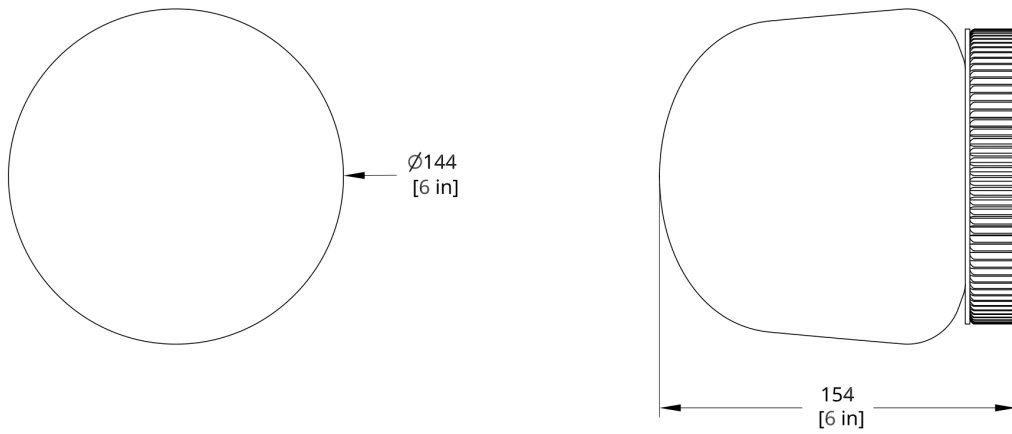

HS-0-A Hoist Flush Mount Bare Small Diffuser Dimension

HS-0-B Hoist Flush Mount Bare Large Diffuser Dimension

Generate Date: Thu Nov 18 2021