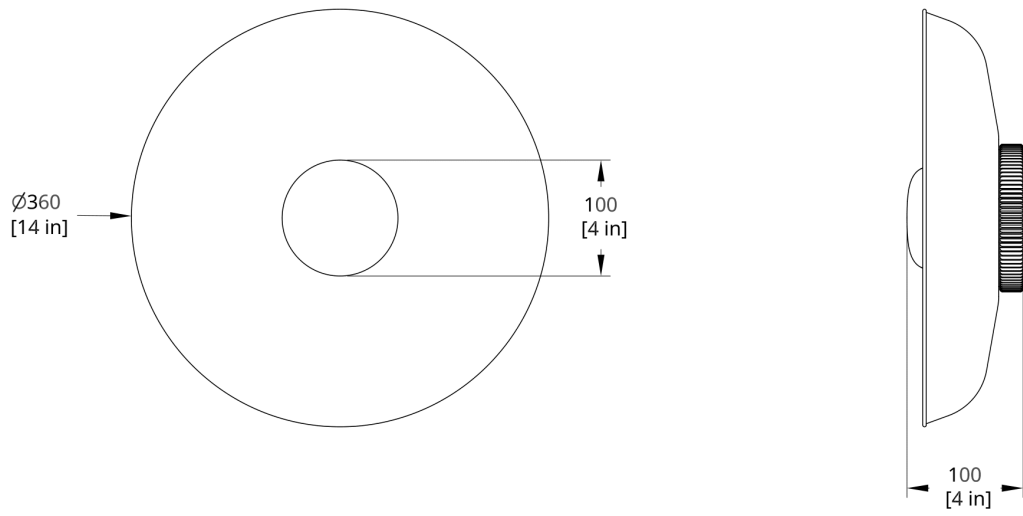

**MATERIALS**

Opal blown glass, spun steel.

**PERFORMANCE**

590 luminaire lumens  
Power Consumption 9W  
Luminaire Watts 9W  
70lm/W  
90 CRI

**LED LIFESPAN**

50K hours

**PATENT FILE NUMBER**

Patent Number D861,955

# Drawings

HS-21-A Hoist Flush Mount Small Diffuser Dimension

HS-21-B Hoist Flush Mount Large Diffuser Dimension

HS-14-A Hoist Flush Mount Small Diffuser Dimension

HS-14-B Hoist Flush Mount Large Diffuser Dimension