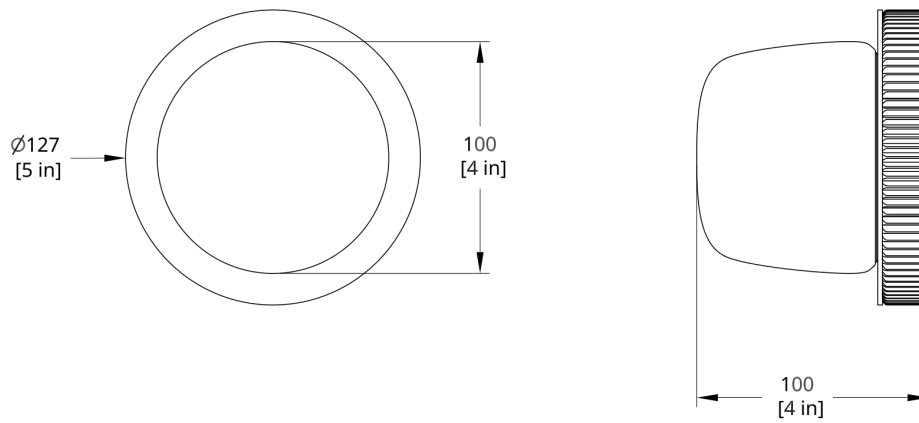

**MATERIALS**

Opal blown glass, spun steel.

**PERFORMANCE**

590 luminaire lumens  
Power Consumption 9W  
Luminaire Watts 9W  
70lm/W  
90 CRI

**LED LIFESPAN**

50K hours

**PATENT FILE NUMBER**

Patent Number D861,955

# Drawings

HS-21-A Hoist Flush Mount Small Diffuser Dimension

HS-21-B Hoist Flush Mount Large Diffuser Dimension

HS-14-A Hoist Flush Mount Small Diffuser Dimension

HS-14-B Hoist Flush Mount Large Diffuser Dimension

HS-8-A Hoist Flush Mount Small Diffuser Dimension

HS-0-A Hoist Flush Mount Bare Small Diffuser Dimension

HS-0-B Hoist Flush Mount Bare Large Diffuser Dimension

Generate Date: Thu Nov 18 2021