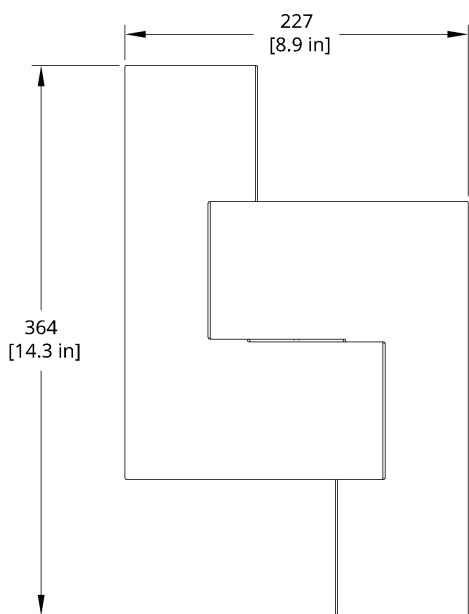

YOUR PRODUCT CODE

GY-PC28-27-10_TRIAC_120V-IP65

Specification Logic

BACKPLATE FINISH

Glimmer	PC32
Luster	PC93
Natural	PC92
Emerald	PC28
Custom Powder Coat	PCXX

CCT

2700K (warm white)	27
3000K (soft white)	30
3500K (neutral white)	35

DIMMING / CONTROL / INPUT

0.1% Dimming, 0-10V Control, 120V or 277V "Universal Input" (Driver External)	0.1 10V UNV
1% Dimming, 0-10V Control, 120V or 277V "Universal Input" (Driver External)	1 10V UNV
1% Dimming, TRIAC / Forward Phase Control, 120V Input (Driver External)	1_TRIAC_120V
10% Dimming, TRIAC / Forward Phase Control, 120V Input	10 TRIAC 120V
Low Voltage (Driver required, driver not included)	LV

IP RATING

IP 65	IP65

Drawings

GY Glyph Sconce