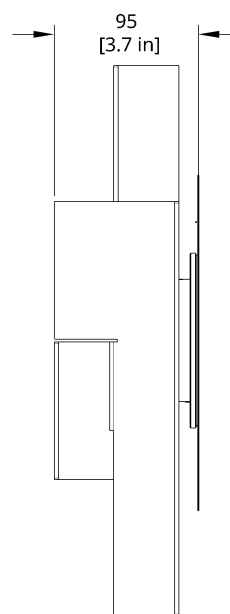

YOUR PRODUCT CODE

GY-PC28-27-10_TRIAC_120V-IP65

Specification Logic

BACKPLATE FINISH

Glimmer	PC32
Luster	PC93
Natural	PC92
Emerald	PC28
Custom Powder Coat	PCXX

CCT

2700K (warm white)	27
3000K (soft white)	30
3500K (neutral white)	35

DIMMING / CONTROL / INPUT

0.1% Dimming, 0-10V Control, 120V or 277V "Universal Input" (Driver External)	0.1 10V UNV
1% Dimming, 0-10V Control, 120V or 277V "Universal Input" (Driver External)	1 10V UNV
1% Dimming, TRIAC / Forward Phase Control, 120V Input (Driver External)	1_TRIAC_120V
10% Dimming, TRIAC / Forward Phase Control, 120V Input	10 TRIAC 120V
Low Voltage (Driver required, driver not included)	LV

IP RATING

IP 65	IP65

Drawings

GY Glyph Sconce