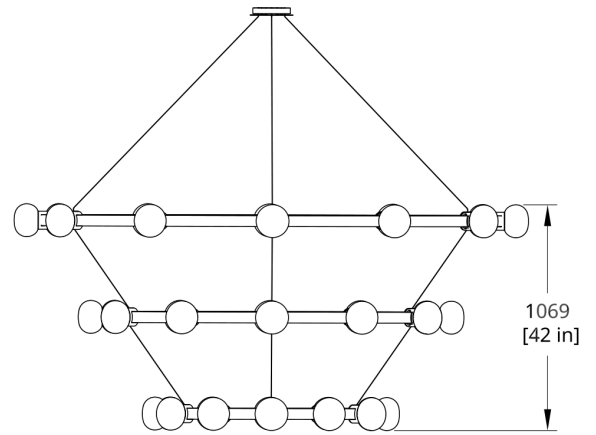

Drawings

C864-121212 Cinema Chandelier Dimension