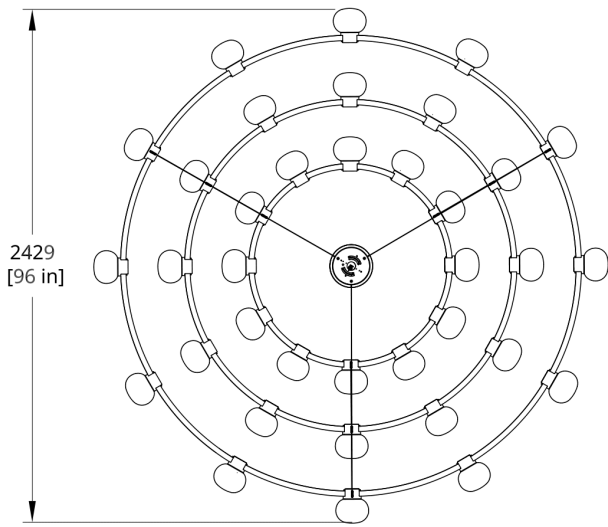

Drawings

C864-121212 Cinema Chandelier Dimension