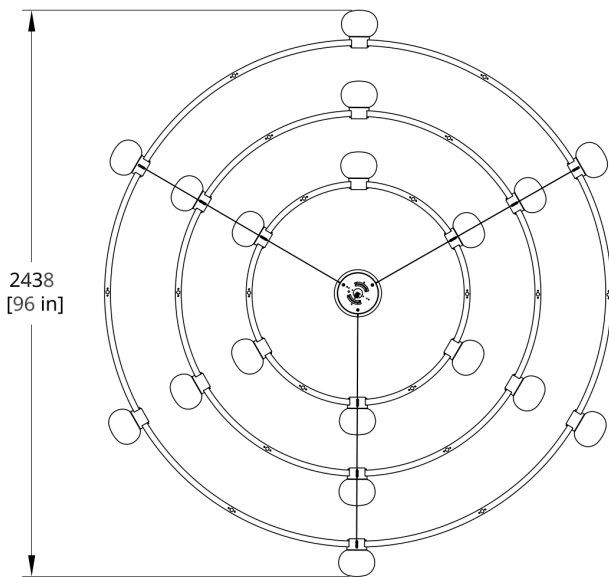

Power Consumption for 18 Globes 162W | 36 Globes 324W

90 CRI

LED LIFESPAN

50k hours

PATENT FILE NUMBER

Patent Number D825,090, D876,701, D851,806, D901,063

CERTIFICATION

UL Listed

PRODUCT DIMENSIONS

96ØD x 42 in

DIMENSIONAL WEIGHT

783 lbs

YOUR PRODUCT CODE

C864-121212-PF15-27-120_TM_DEX

Specification Logic

GLOBE

COLOR TEMPERATURE

2700K (warm white)	27
3000K (soft white)	30
3500K (neutral white)	35

INPUT / CONTROL / POWER

110-120V Input TRIAC / ELV / 0-10V, 1% dimming	120_TM_DEX
220-240V Input 0-10V, 1% Dimming	220_10_DEX
110-277V Input 0-10V, 0.1% dimming	277_10_DEX
110-277V Input DALI, 0.1% dimming	277_DL_DEX

Drawings

C864-121212 Cinema Chandelier Dimension

C864-666 Cinema Chandelier Dimension

Generate Date: Thu Nov 18 2021