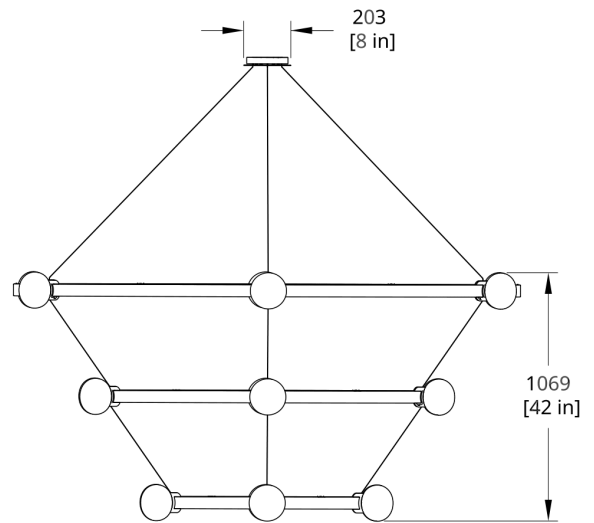

C864-666 Cinema Chandelier Dimension