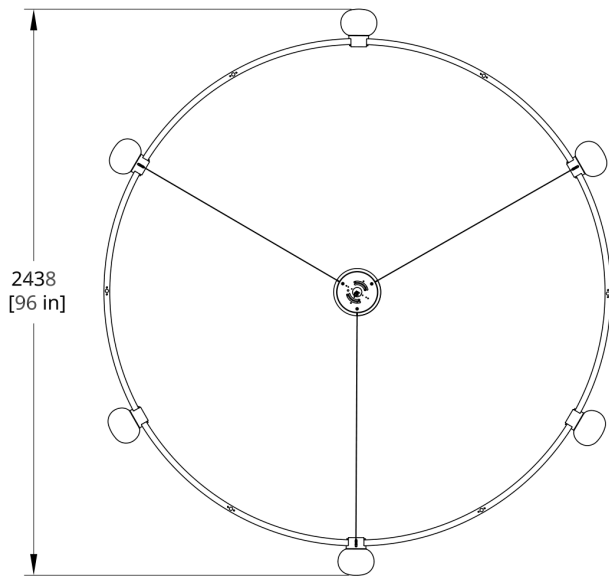

MATERIALS

Steel frame with satin opal globes

PERFORMANCE

6 Globes 1550 lm | 12 Globes 3100 lm

Power Consumption for 6 Globes 54W | 12 Globes 108W

90 CRI

LED LIFESPAN

50k hours

Standard 72" cable and white power cord. Standard Hang Height 66". Minimum Hang Height 6".

Cord/cable extension available (up to 150"). Field trimmable

PRODUCT DIMENSIONS

96 ØD x 6 in

DIMENSIONAL WEIGHT

355 lbs

COLOR TEMPERATURE

2700K (warm white)	27
3000K (soft white)	30
3500K (neutral white)	35

INPUT / CONTROL / POWER

110-120V Input TRIAC / ELV / 0-10V, 1% dimming	120_TM_DEX
220-240V Input 0-10V, 1% Dimming	220_10_DEX
110-277V Input 0-10V, 0.1% dimming	277_10_DEX
110-277V Input DALI, 0.1% dimming	277_DL_DEX

Drawings

C8-12 Cinema Chandelier Dimension

C8-6 Cinema Chandelier Dimension

Generate Date: Thu Nov 18 2021