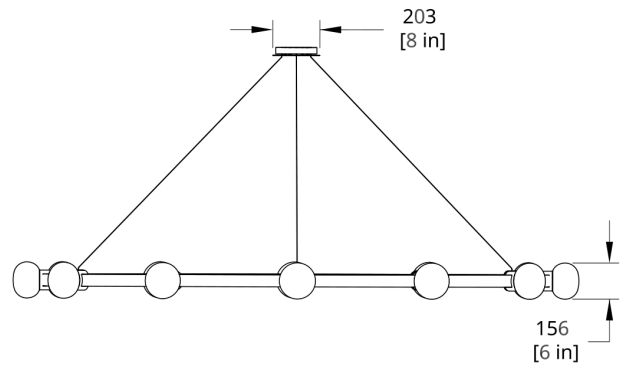

Drawings

C8-12 Cinema Chandelier Dimension

C8-6 Cinema Chandelier Dimension