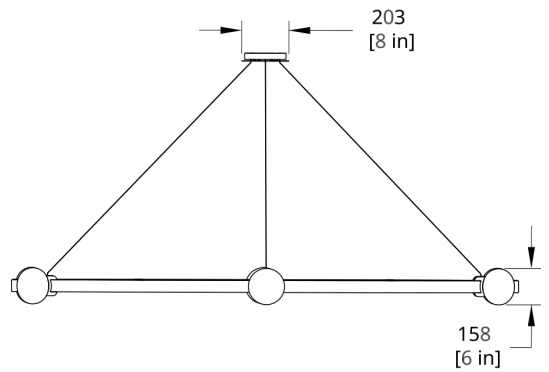

Standard 72" cable and white power cord. Standard Hang Height 66". Minimum Hang Height 6".

Cord/cable extension available (up to 150"). Field trimmable

PRODUCT DIMENSIONS

96 ØD x 6 in

DIMENSIONAL WEIGHT

355 lbs

Drawings

C8-12 Cinema Chandelier Dimension

C8-6 Cinema Chandelier Dimension

Generate Date: Thu Nov 18 2021