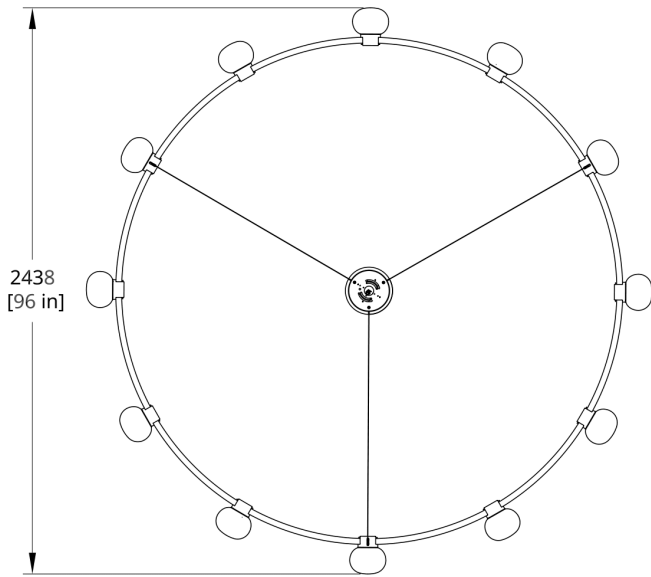

MATERIALS

Steel frame with satin opal globes

PERFORMANCE

6 Globes 1550 lm | 12 Globes 3100 lm

Power Consumption for 6 Globes 54W | 12 Globes 108W

90 CRI

LED LIFESPAN

50k hours

Standard 72" cable and white power cord. Standard Hang Height 66". Minimum Hang Height 6".

Cord/cable extension available (up to 150"). Field trimmable

PRODUCT DIMENSIONS

96 ØD x 6 in

DIMENSIONAL WEIGHT

355 lbs

YOUR PRODUCT CODE

C8-12-PC20-27-120_TM_DEX

Specification Logic

GLOBE

6 Globes	6
12 Globes	12

PRIMARY FINISH

Matte White Fine Texture	PC20
Quartzite	PC21
Glacier	PC22
White Hybrid	PC23
Cream White	PC24
Silk Grey	PC25
Ochre Yellow ①	PC26
Emerald	PC28
Matte Black Fine Texture	PC30
Breccia	PC31
Glimmer	PC32
Blue Hammertone	PC33
Graphite	PC34
Blue Gloss	PC36
Army Green	PC37
Brown Gold	PC40
Putty	PC41
Vermillion Red	PC42
Vert Clair	PC43
Buff	PC44
Dark Blue	PC46
Dark Red	PC48
Chalk Pink	PC60
Custom Powder Coat	PCXX
Mottled Brass	PF11
Satin Nickel	PF12
Polished Chrome	PF13
Polished Copper	PF14
Warm Bronze	PF15
Polished Black Nickel	PF16
Satin Brass	PF17
Custom Plated Finish	PFXX

Drawings

C8-12 Cinema Chandelier Dimension

C8-6 Cinema Chandelier Dimension

Generate Date: Thu Nov 18 2021