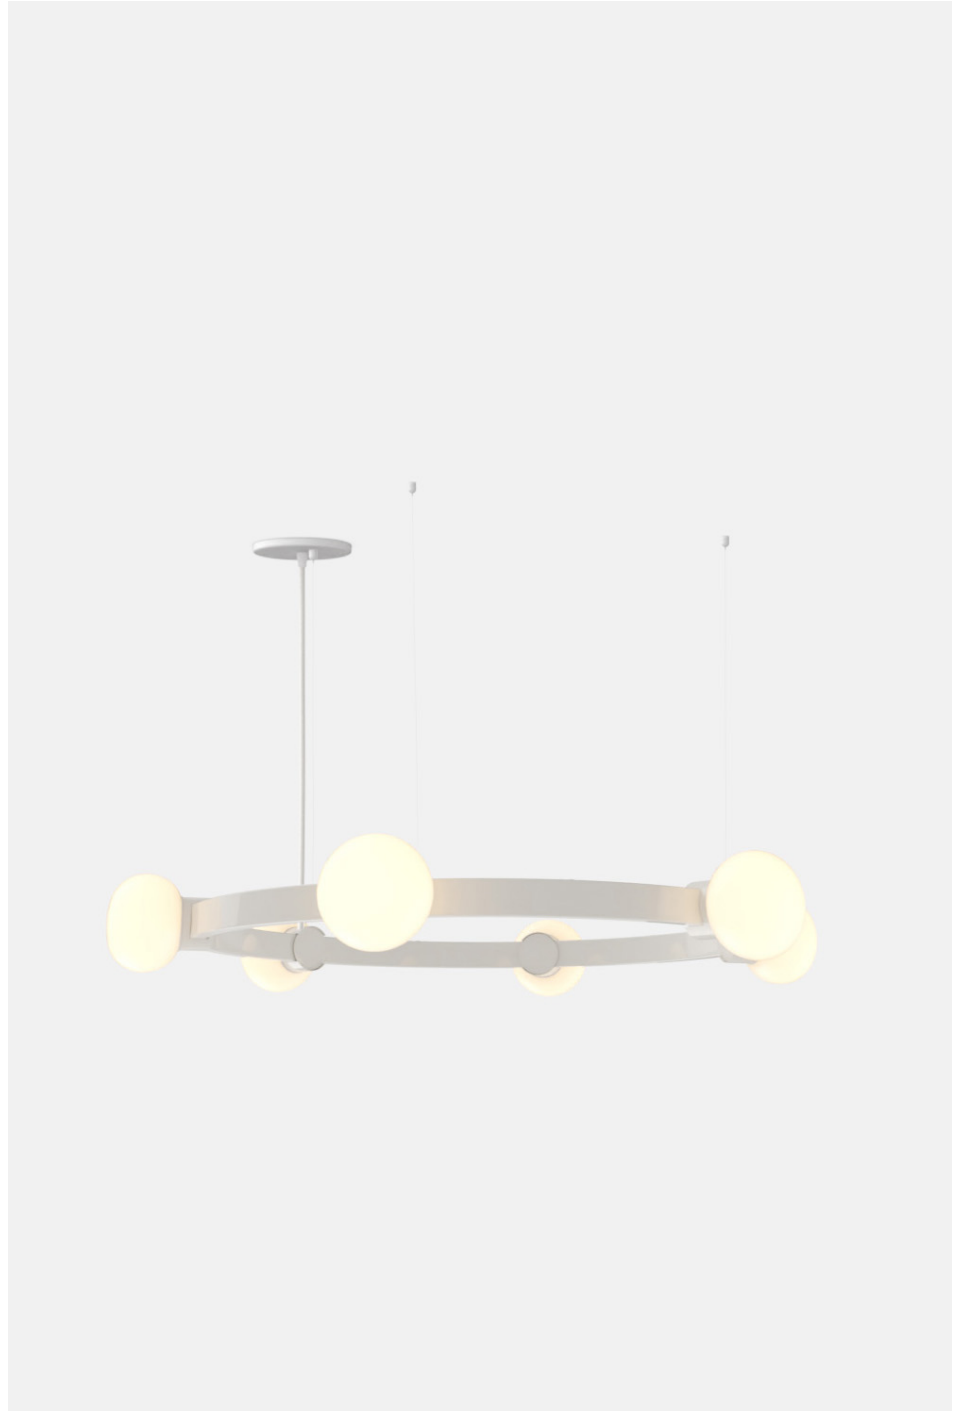

Cinema Single Tier 4'

Chandeliers

50 Greene St
New York NY 10013
T +1 212 388 1621
sales@rbw.com

For 2D & 3D drawings of all products, including CAD, Revit and IES files, please visit rbw.com

DESCRIPTION

The Cinema Chandelier makes a bold statement with minimal effort, featuring a simple circular frame in a rich metal or powder coated finish embellished by the warm glow of opal glass fixtures. Evocative of Old Hollywood's charm, Cinema's theatrical features are customizable to various compositions.

MATERIALS

Steel frame with satin opal globes

PERFORMANCE

6 Globes 1550 lm | 12 Globes 3100 lm

Power Consumption for 6 Globes 54W | 12 Globes 108W

90 CRI

LED LIFESPAN

50k hours

Standard 72" cable and white power cord. Standard Hang Height 66". Minimum Hang Height 6".

Cord/cable extension available (up to 150"). Field trimmable

PRODUCT DIMENSIONS

48 ØD x 6 in

DIMENSIONAL WEIGHT

223 lbs

YOUR PRODUCT CODE

C4-6-PC24-27-120_TM_DEX

Specification Logic

GLOBE

6 Globes	6
12 Globes	12

PRIMARY FINISH

Matte White Fine Texture		PC20
Quartzite		PC21
Glacier		PC22
White Hybrid		PC23
Cream White		PC24
Silk Grey		PC25
Ochre Yellow	①	PC26
Emerald		PC28
Matte Black Fine Texture		PC30
Breccia		PC31
Glimmer		PC32
Blue Hammertone		PC33
Graphite		PC34
Blue Gloss		PC36
Army Green		PC37
Brown Gold		PC40
Putty		PC41
Vermillion REd		PC42
Vert Clair		PC43
Buff		PC44
Dark Blue		PC46
Dark Red		PC48
Chalk Pink		PC60
Custom Powder Coat		PCXX
Mottled Brass		PF11
Satin Nickel		PF12
Polished Chrome		PF13
Polished Copper		PF14
Warm Bronze		PF15
Polished Black Nickel		PF16
Satin Brass		PF17
Custom Plated Finish		PFXX