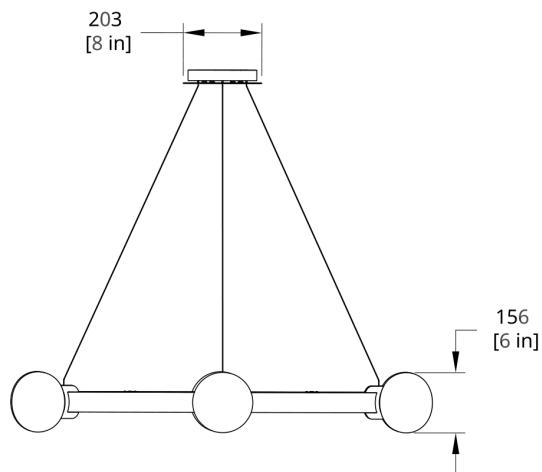

Standard 72" cable and white power cord. Standard Hang Height 66". Minimum Hang Height 6".

Cord/cable extension available (up to 150"). Field trimmable

PRODUCT DIMENSIONS

48 ØD x 6 in

DIMENSIONAL WEIGHT

223 lbs

Drawings

C4-6 Cinema Chandelier Dimension

C4-12 Cinema Chandelier Dimension

Generate Date: Thu Nov 18 2021