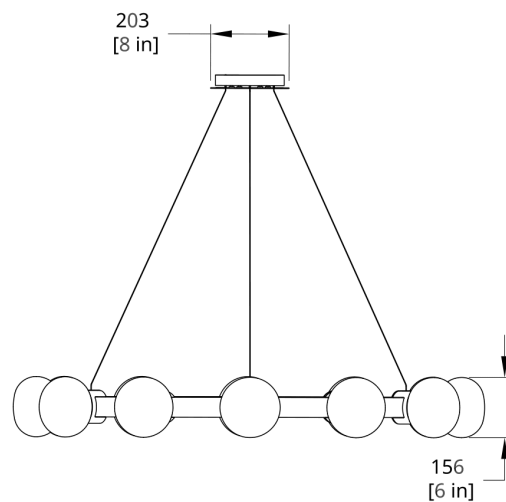

Standard 72" cable and white power cord. Standard Hang Height 66". Minimum Hang Height 6".

Cord/cable extension available (up to 150"). Field trimmable

PRODUCT DIMENSIONS

48 ØD x 6 in

DIMENSIONAL WEIGHT

223 lbs

Drawings

C4-6 Cinema Chandelier Dimension

C4-12 Cinema Chandelier Dimension

Generate Date: Thu Nov 18 2021