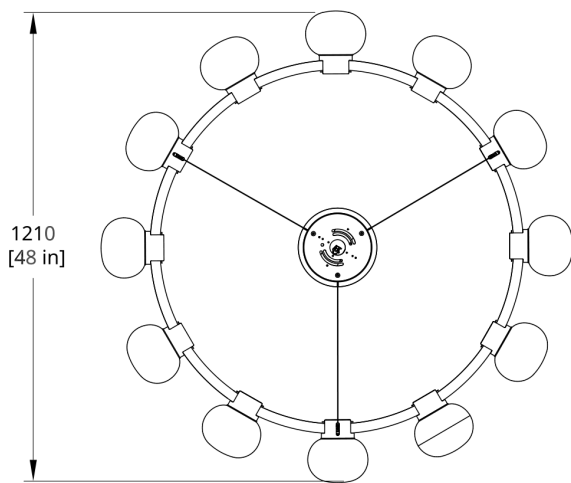

MATERIALS

Steel frame with satin opal globes

PERFORMANCE

6 Globes 1550 lm | 12 Globes 3100 lm

Power Consumption for 6 Globes 54W | 12 Globes 108W

90 CRI

LED LIFESPAN

50k hours

Standard 72" cable and white power cord. Standard Hang Height 66". Minimum Hang Height 6".

Cord/cable extension available (up to 150"). Field trimmable

PRODUCT DIMENSIONS

48 ØD x 6 in

DIMENSIONAL WEIGHT

223 lbs

Drawings

C4-6 Cinema Chandelier Dimension

C4-12 Cinema Chandelier Dimension

Generate Date: Thu Nov 18 2021