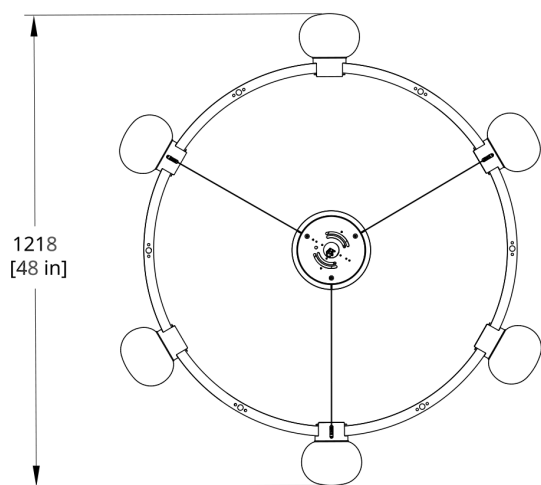

Standard 72" cable and white power cord. Standard Hang Height 66". Minimum Hang Height 6".

Cord/cable extension available (up to 150"). Field trimmable

PRODUCT DIMENSIONS

48 ØD x 6 in

DIMENSIONAL WEIGHT

223 lbs

YOUR PRODUCT CODE

C4-6-PC24-27-120_TM_DEX

Specification Logic

GLOBE

6 Globes	6
12 Globes	12

PRIMARY FINISH

Matte White Fine Texture		PC20
Quartzite		PC21
Glacier		PC22
White Hybrid		PC23
Cream White		PC24
Silk Grey		PC25
Ochre Yellow	①	PC26
Emerald		PC28
Matte Black Fine Texture		PC30
Breccia		PC31
Glimmer		PC32
Blue Hammertone		PC33
Graphite		PC34
Blue Gloss		PC36
Army Green		PC37
Brown Gold		PC40
Putty		PC41
Vermillion REd		PC42
Vert Clair		PC43
Buff		PC44
Dark Blue		PC46
Dark Red		PC48
Chalk Pink		PC60
Custom Powder Coat		PCXX
Mottled Brass		PF11
Satin Nickel		PF12
Polished Chrome		PF13
Polished Copper		PF14
Warm Bronze		PF15
Polished Black Nickel		PF16
Satin Brass		PF17
Custom Plated Finish		PFXX

Drawings

C4-6 Cinema Chandelier Dimension

C4-12 Cinema Chandelier Dimension

Generate Date: Thu Nov 18 2021