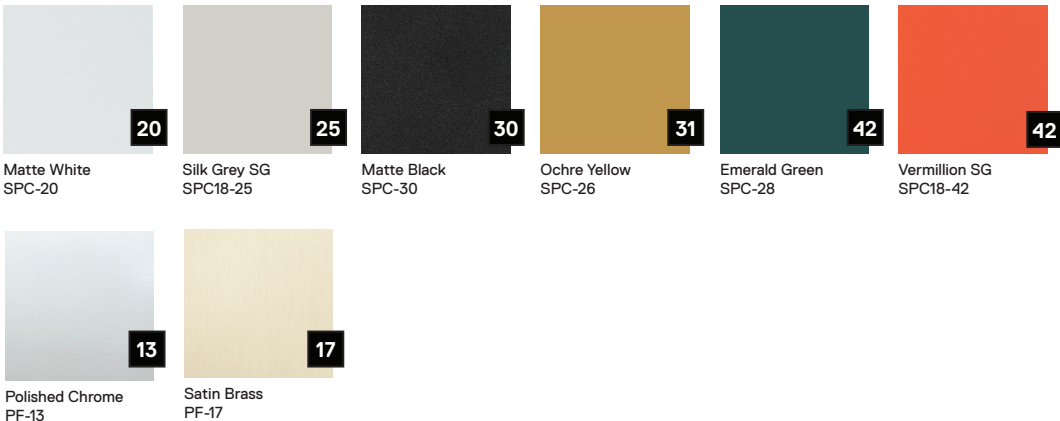

Shade Finishes / Powder Coat or Plated