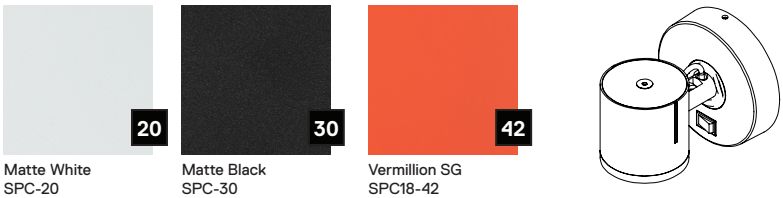

Rich Brilliant Willing

50 Greene St
New York NY 10013
T +1 212 388 1621
sales@richbrilliantwilling.com

Brim Configuration Library

Brim Collection

Brim is a minimal, customizable, multi-directional sconce equipped with a swiveling head and simple, column-like shade. The narrow, downward beam of light is ideal for installation as a bedside reading light, but as a sconce of many hats, Brim offers a range of looks suited to various applications. The fully interchangeable shades are available in circular, square, or faceted formats, each designed to highlight different features of an array of finishes. Power cord optional.

Individual finish samples are available at www.RichBrilliantWilling.com/finishes.

Body Finishes / Powder Coat