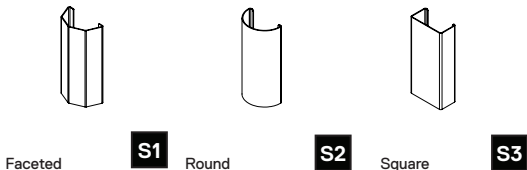

Shade Styles / Aluminum or Steel