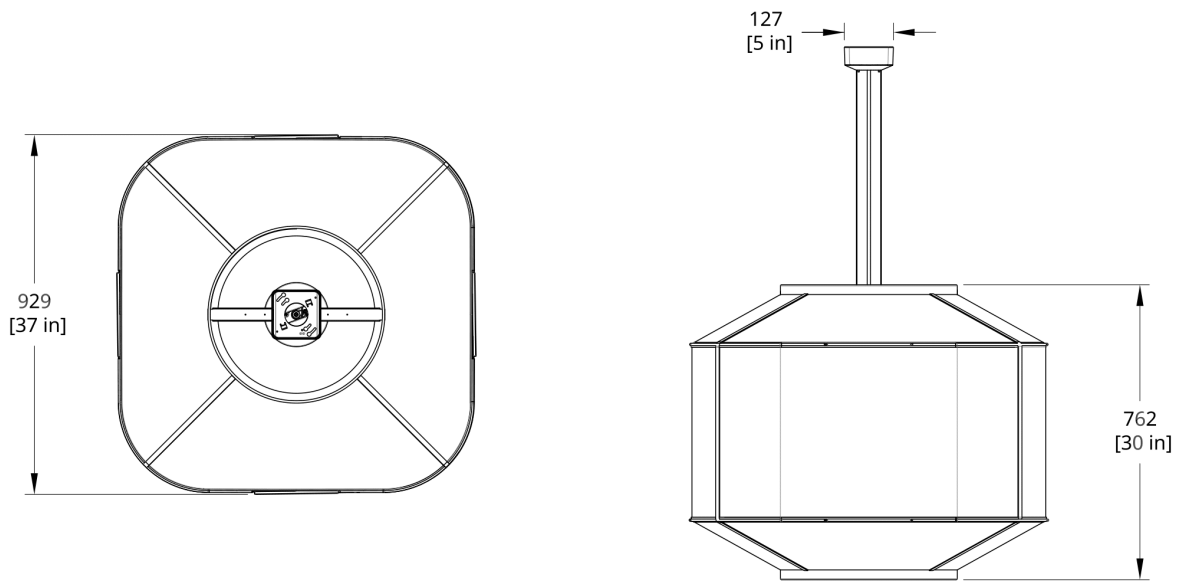

**PATENT FILE NUMBER**

Patent Number D908,932

**CERTIFICATION**

UL Listed

Suitable for Damp Locations

**SUSPENSION**

White 5" square deep canopy

Standard 72" white cord or 28" white stem. Standard Hang Height 66" for cord or 28" for stem. Minimum Hang Height 6" for cord or 14" for stem

Cord extension available (up to 150"), stem extension available. Cord is field trimmable, stem is not

**PRODUCT DIMENSIONS**

36" Shade: 36 x 36 x 30 in; 48" Shade: 48 x 48 x 30 in

**DIMENSIONAL WEIGHT**

15 lbs

## Specification Logic

**SIZE**

---

36"	36
48"	48

**FRAME CONNECTOR FINISH**

---

Matte White	PC20
-------------	------

**MOUNTING**

# Drawings

ALP-36-ST AllSew Pendant 36" Stem Dimension

ALP-36-CO AllSew Pendant 36" Cord Dimension

ALP-48-ST AllSew Pendant 48" Stem Dimension

ALP-48-CO AllSew Pendant 48" Cord Dimension

Generate Date: Thu Nov 18 2021