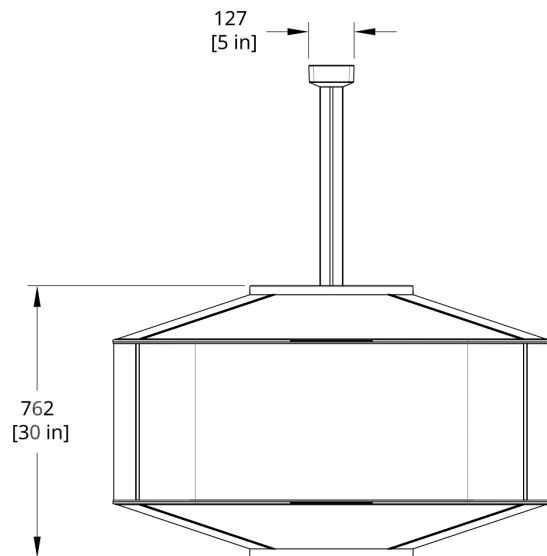

**PATENT FILE NUMBER**

Patent Number D908,932

**CERTIFICATION**

UL Listed

Suitable for Damp Locations

**SUSPENSION**

White 5" square deep canopy

Standard 72" white cord or 28" white stem. Standard Hang Height 66" for cord or 28" for stem. Minimum Hang Height 6" for cord or 14" for stem

Cord extension available (up to 150"), stem extension available. Cord is field trimmable, stem is not

**PRODUCT DIMENSIONS**

36" Shade: 36 x 36 x 30 in; 48" Shade: 48 x 48 x 30 in

**DIMENSIONAL WEIGHT**

15 lbs

## Specification Logic

**SIZE**

---

36"	36
48"	48

**FRAME CONNECTOR FINISH**

---

Matte White	PC20
-------------	------

**MOUNTING**

# Drawings

ALP-36-ST AllSew Pendant 36" Stem Dimension

ALP-36-CO AllSew Pendant 36" Cord Dimension

ALP-48-ST AllSew Pendant 48" Stem Dimension

ALP-48-CO AllSew Pendant 48" Cord Dimension

Generate Date: Thu Nov 18 2021