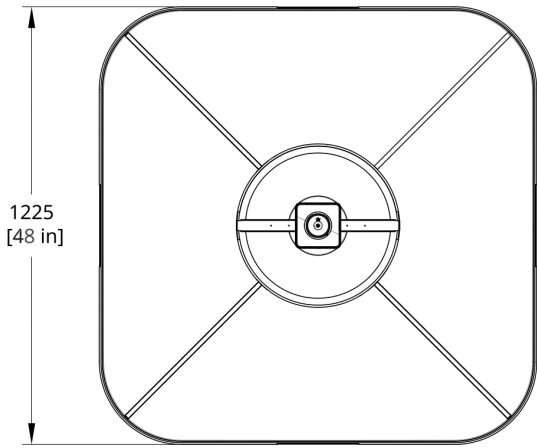

**PATENT FILE NUMBER**

Patent Number D908,932

**CERTIFICATION**

UL Listed

Suitable for Damp Locations

**SUSPENSION**

White 5" square deep canopy

Standard 72" white cord or 28" white stem. Standard Hang Height 66" for cord or 28" for stem. Minimum Hang Height 6" for cord or 14" for stem

Cord extension available (up to 150"), stem extension available. Cord is field trimmable, stem is not

**PRODUCT DIMENSIONS**

36" Shade: 36 x 36 x 30 in; 48" Shade: 48 x 48 x 30 in

**DIMENSIONAL WEIGHT**

15 lbs

## Specification Logic

**SIZE**

---

36"	36
48"	48

**FRAME CONNECTOR FINISH**

---

Matte White	PC20
-------------	------

**MOUNTING**

# Drawings

ALP-36-ST AllSew Pendant 36" Stem Dimension

ALP-36-CO AllSew Pendant 36" Cord Dimension

ALP-48-ST AllSew Pendant 48" Stem Dimension

ALP-48-CO AllSew Pendant 48" Cord Dimension

Generate Date: Thu Nov 18 2021