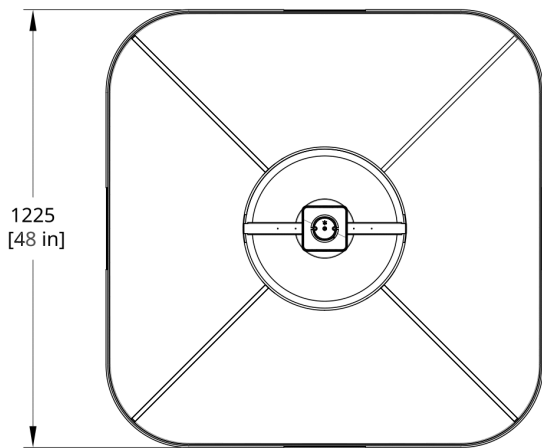

**PATENT FILE NUMBER**

Patent Number D908,932

**CERTIFICATION**

UL Listed

Suitable for Damp Locations

**SUSPENSION**

White 5" square deep canopy

Standard 72" white cord or 28" white stem. Standard Hang Height 66" for cord or 28" for stem. Minimum Hang Height 6" for cord or 14" for stem

Cord extension available (up to 150"), stem extension available. Cord is field trimmable, stem is not

**PRODUCT DIMENSIONS**

36" Shade: 36 x 36 x 30 in; 48" Shade: 48 x 48 x 30 in

**DIMENSIONAL WEIGHT**

15 lbs

## Specification Logic

**SIZE**

---

36"	36
48"	48

**FRAME CONNECTOR FINISH**

---

Matte White	PC20
-------------	------

**MOUNTING**

# Drawings

ALP-36-ST AllSew Pendant 36" Stem Dimension

ALP-36-CO AllSew Pendant 36" Cord Dimension

ALP-48-ST AllSew Pendant 48" Stem Dimension

ALP-48-CO AllSew Pendant 48" Cord Dimension

Generate Date: Thu Nov 18 2021