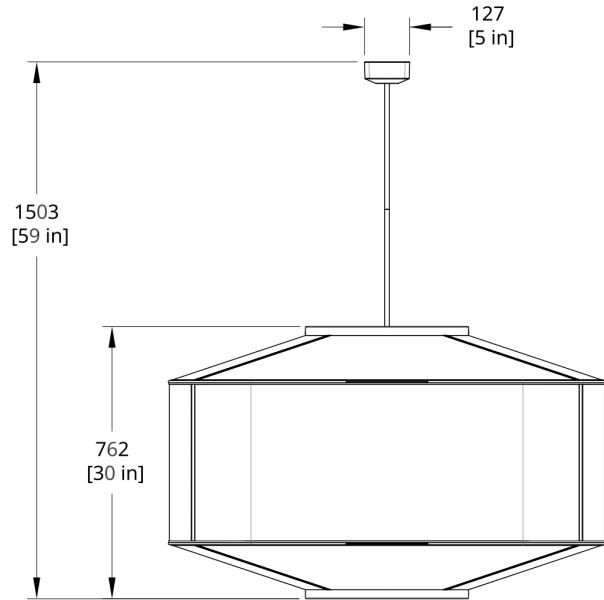

**PATENT FILE NUMBER**

Patent Number D908,932

**CERTIFICATION**

UL Listed

Suitable for Damp Locations

**SUSPENSION**

White 5" square deep canopy

Standard 72" white cord or 28" white stem. Standard Hang Height 66" for cord or 28" for stem. Minimum Hang Height 6" for cord or 14" for stem

Cord extension available (up to 150"), stem extension available. Cord is field trimmable, stem is not

**PRODUCT DIMENSIONS**

36" Shade: 36 x 36 x 30 in; 48" Shade: 48 x 48 x 30 in

**DIMENSIONAL WEIGHT**

15 lbs

## Specification Logic

**SIZE**

---

36"	36
48"	48

**FRAME CONNECTOR FINISH**

---

Matte White	PC20
-------------	------

**MOUNTING**

# Drawings

ALP-36-ST AllSew Pendant 36" Stem Dimension

ALP-36-CO AllSew Pendant 36" Cord Dimension

ALP-48-ST AllSew Pendant 48" Stem Dimension

ALP-48-CO AllSew Pendant 48" Cord Dimension

Generate Date: Thu Nov 18 2021