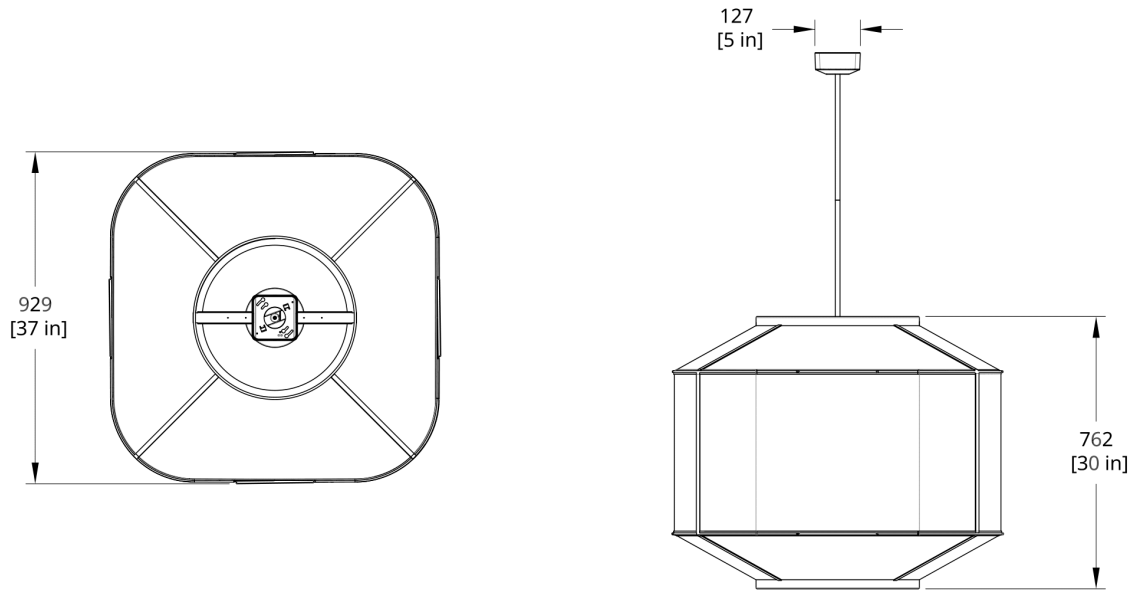

**PATENT FILE NUMBER**

Patent Number D908,932

**CERTIFICATION**

UL Listed

Suitable for Damp Locations

**SUSPENSION**

White 5" square deep canopy

Standard 72" white cord or 28" white stem. Standard Hang Height 66" for cord or 28" for stem. Minimum Hang Height 6" for cord or 14" for stem

Cord extension available (up to 150"), stem extension available. Cord is field trimmable, stem is not

**PRODUCT DIMENSIONS**

36" Shade: 36 x 36 x 30 in; 48" Shade: 48 x 48 x 30 in

**DIMENSIONAL WEIGHT**

15 lbs

## Specification Logic

**SIZE**

---

36"	36
48"	48

**FRAME CONNECTOR FINISH**

---

Matte White	PC20
-------------	------

**MOUNTING**

# Drawings

ALP-36-ST AllSew Pendant 36" Stem Dimension

ALP-36-CO AllSew Pendant 36" Cord Dimension

ALP-48-ST AllSew Pendant 48" Stem Dimension

ALP-48-CO AllSew Pendant 48" Cord Dimension

Generate Date: Thu Nov 18 2021