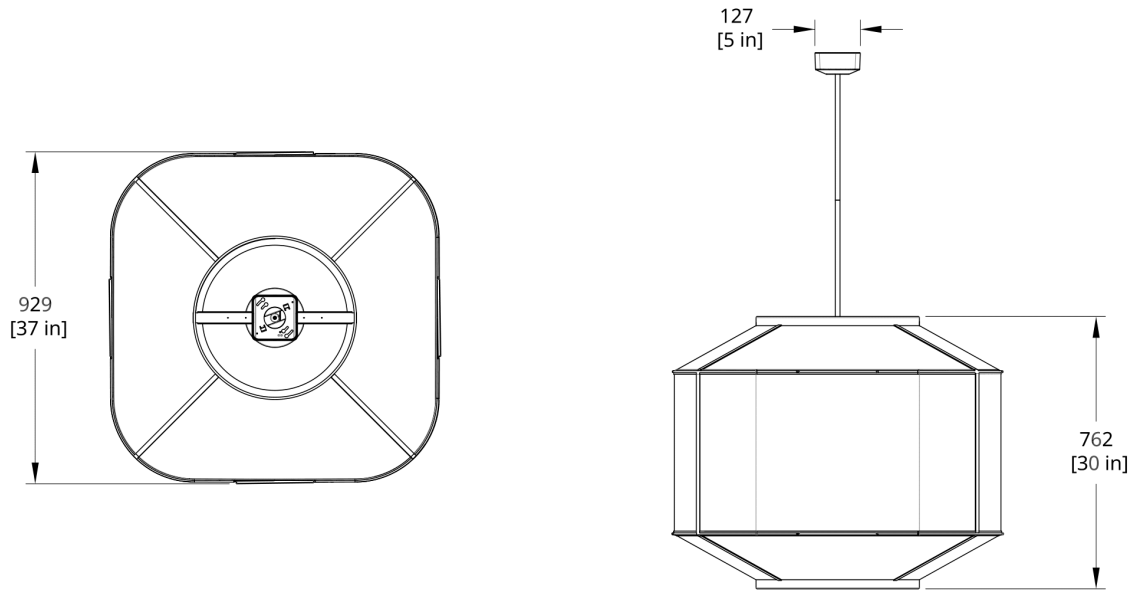

White 5" square deep canopy

Standard 72" white cord or 28" white stem. Standard Hang Height 66" for cord or 28" for stem. Minimum Hang Height 6" for cord or 14" for stem

Cord extension available (up to 150"), stem extension available. Cord is field trimmable, stem is not

PRODUCT DIMENSIONS

36" Shade: 36 x 36 x 30 in; 48" Shade: 48 x 48 x 30 in

DIMENSIONAL WEIGHT

15 lbs

YOUR PRODUCT CODE

ALP-W-36-PC20-CO-27-120_TM_DIN

Specification Logic

SIZE

36"	36
48"	48

FRAME CONNECTOR FINISH

Matte White	PC20
-------------	------

MOUNTING

Cord	CO
Stem	ST

COLOR TEMPERATURE

2700K (warm white)	27
3000K (soft white)	30
3500K (neutral white)	35

**INPUT / CONTROL / POWER**

ALP-36-ST AllSew Pendant 36" Stem Dimension

ALP-36-CO AllSew Pendant 36" Cord Dimension

ALP-48-ST AllSew Pendant 48" Stem Dimension

ALP-48-CO AllSew Pendant 48" Cord Dimension

Generate Date: Thu Nov 18 2021