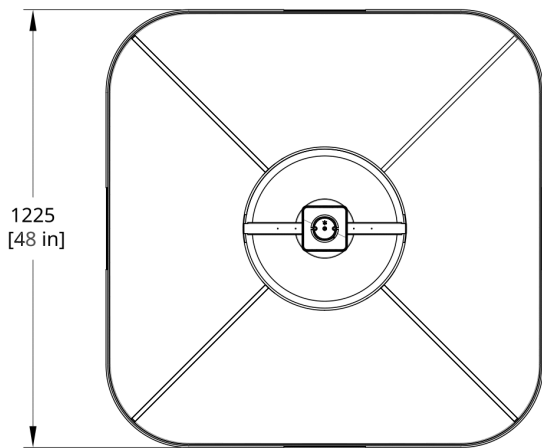

MATERIALS

Sailcloth, fiberglass, aluminum

PERFORMANCE

36" Shade: 3660 lm; 48" Shade: 3731 Lumens

Power Consumption 39W

Luminaire Watts 39W

96 lm/w

90 CRI

White 5" square deep canopy

Standard 72" white cord or 28" white stem. Standard Hang Height 66" for cord or 28" for stem. Minimum Hang Height 6" for cord or 14" for stem

Cord extension available (up to 150"), stem extension available. Cord is field trimmable, stem is not

PRODUCT DIMENSIONS

36" Shade: 36 x 36 x 30 in; 48" Shade: 48 x 48 x 30 in

DIMENSIONAL WEIGHT

15 lbs

YOUR PRODUCT CODE

ALP-W-36-PC20-CO-27-120_TM_DIN

Specification Logic

SIZE

ALP-36-ST AllSew Pendant 36" Stem Dimension

ALP-36-CO AllSew Pendant 36" Cord Dimension

ALP-48-ST AllSew Pendant 48" Stem Dimension

ALP-48-CO AllSew Pendant 48" Cord Dimension

Generate Date: Thu Nov 18 2021