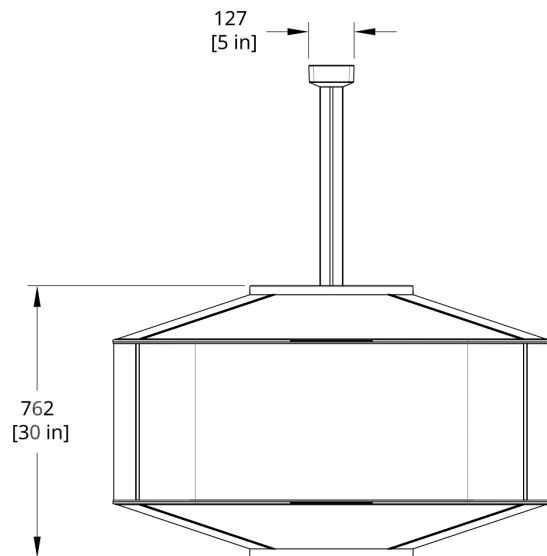

MATERIALS

Sailcloth, fiberglass, aluminum

PERFORMANCE

36" Shade: 3660 lm; 48" Shade: 3731 Lumens

Power Consumption 39W

Luminaire Watts 39W

96 lm/w

90 CRI

White 5" square deep canopy

Standard 72" white cord or 28" white stem. Standard Hang Height 66" for cord or 28" for stem. Minimum Hang Height 6" for cord or 14" for stem

Cord extension available (up to 150"), stem extension available. Cord is field trimmable, stem is not

PRODUCT DIMENSIONS

36" Shade: 36 x 36 x 30 in; 48" Shade: 48 x 48 x 30 in

DIMENSIONAL WEIGHT

15 lbs

YOUR PRODUCT CODE

ALP-W-36-PC20-CO-27-120_TM_DIN

Specification Logic

SIZE

ALP-36-ST AllSew Pendant 36" Stem Dimension

ALP-36-CO AllSew Pendant 36" Cord Dimension

ALP-48-ST AllSew Pendant 48" Stem Dimension

ALP-48-CO AllSew Pendant 48" Cord Dimension

Generate Date: Thu Nov 18 2021