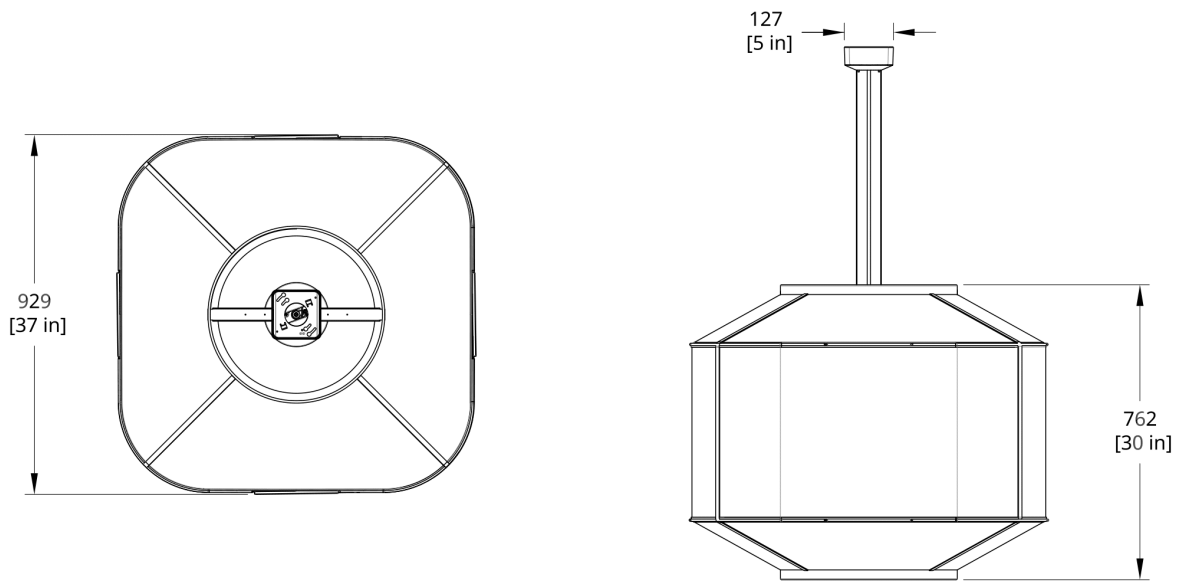

White 5" square deep canopy

Standard 72" white cord or 28" white stem. Standard Hang Height 66" for cord or 28" for stem. Minimum Hang Height 6" for cord or 14" for stem

Cord extension available (up to 150"), stem extension available. Cord is field trimmable, stem is not

PRODUCT DIMENSIONS

36" Shade: 36 x 36 x 30 in; 48" Shade: 48 x 48 x 30 in

DIMENSIONAL WEIGHT

15 lbs

YOUR PRODUCT CODE

ALP-W-36-PC20-CO-27-120_TM_DIN

Specification Logic

SIZE

36"	36
48"	48

FRAME CONNECTOR FINISH

Matte White	PC20
-------------	------

MOUNTING

Cord	CO
Stem	ST

COLOR TEMPERATURE

2700K (warm white)	27
3000K (soft white)	30
3500K (neutral white)	35

**INPUT / CONTROL / POWER**

ALP-36-ST AllSew Pendant 36" Stem Dimension

ALP-36-CO AllSew Pendant 36" Cord Dimension

ALP-48-ST AllSew Pendant 48" Stem Dimension

ALP-48-CO AllSew Pendant 48" Cord Dimension

Generate Date: Thu Nov 18 2021