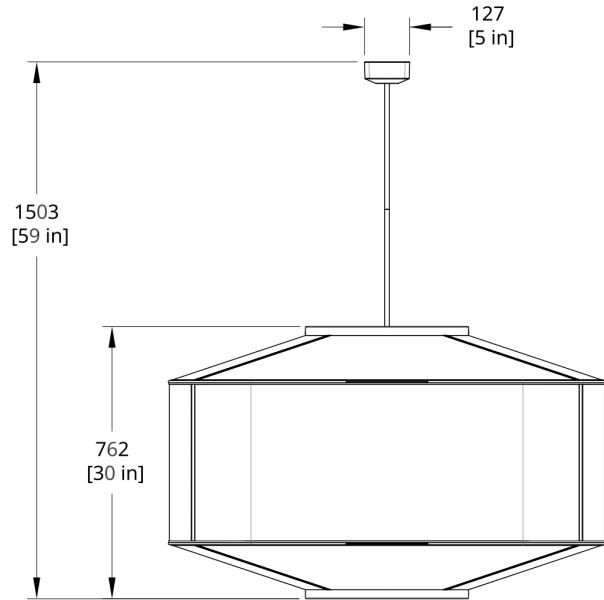

MATERIALS

Sailcloth, fiberglass, aluminum

PERFORMANCE

36" Shade: 3660 lm; 48" Shade: 3731 Lumens

Power Consumption 39W

Luminaire Watts 39W

96 lm/w

90 CRI

White 5" square deep canopy

Standard 72" white cord or 28" white stem. Standard Hang Height 66" for cord or 28" for stem. Minimum Hang Height 6" for cord or 14" for stem

Cord extension available (up to 150"), stem extension available. Cord is field trimmable, stem is not

PRODUCT DIMENSIONS

36" Shade: 36 x 36 x 30 in; 48" Shade: 48 x 48 x 30 in

DIMENSIONAL WEIGHT

15 lbs

YOUR PRODUCT CODE

ALP-W-36-PC20-CO-27-120_TM_DIN

Specification Logic

SIZE

ALP-36-ST AllSew Pendant 36" Stem Dimension

ALP-36-CO AllSew Pendant 36" Cord Dimension

ALP-48-ST AllSew Pendant 48" Stem Dimension

ALP-48-CO AllSew Pendant 48" Cord Dimension

Generate Date: Thu Nov 18 2021