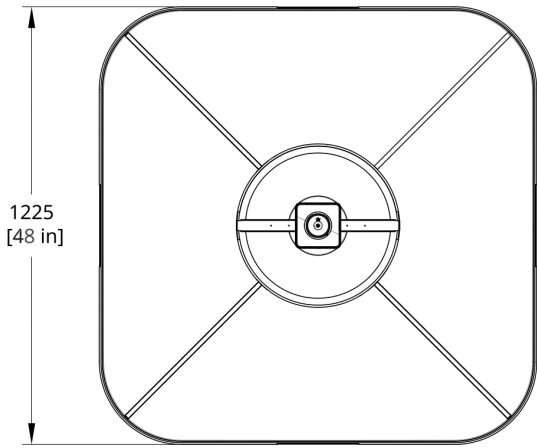

MATERIALS

Sailcloth, fiberglass, aluminum

PERFORMANCE

36" Shade: 3660 lm; 48" Shade: 3731 Lumens

Power Consumption 39W

Luminaire Watts 39W

96 lm/w

90 CRI

White 5" square deep canopy

Standard 72" white cord or 28" white stem. Standard Hang Height 66" for cord or 28" for stem. Minimum Hang Height 6" for cord or 14" for stem

Cord extension available (up to 150"), stem extension available. Cord is field trimmable, stem is not

PRODUCT DIMENSIONS

36" Shade: 36 x 36 x 30 in; 48" Shade: 48 x 48 x 30 in

DIMENSIONAL WEIGHT

15 lbs

YOUR PRODUCT CODE

ALP-W-36-PC20-CO-27-120_TM_DIN

Specification Logic

SIZE

ALP-36-ST AllSew Pendant 36" Stem Dimension

ALP-36-CO AllSew Pendant 36" Cord Dimension

ALP-48-ST AllSew Pendant 48" Stem Dimension

ALP-48-CO AllSew Pendant 48" Cord Dimension

Generate Date: Thu Nov 18 2021