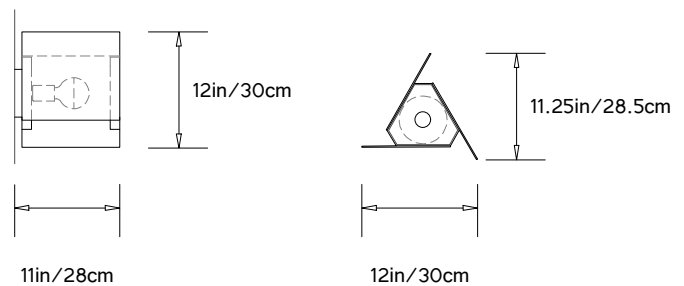

PELLE

TRIPP SCONCE

Product Name:

Tripp

Design Year:

2014

Dimensions:

W 11.25in/28.5cm x D 11in/28cm x H 12in/30cm

Weight:

11lbs/5kg

Illumination (120V):

Included: 1x LED G25 Bulb / Frosted / E26
350 Lumens / 4W / 2700K / CRI 90+ / Dimmable
Max. 75W per Bulb

240V upon request

Materials:

Brass or Stainless Steel

Metal Finish Options:

Satin Brass, Brushed Steel, Custom metal finishes available on request.

Mounting:

Wall sconce or ceiling flush mount. 5in/12.7cm canopy.

Certifications:

Made in New York

Pictured in Satin Brass

triode

28 rue Jacob 75006 Paris
+33 (0)1 43 29 40 05