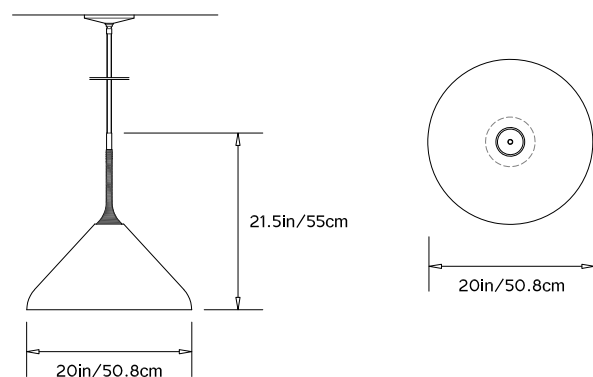

PELLE

STEM SHADE 20

Collection:

Stem

Dimensions:

Diam 20in/50.8cm x H 21.5in/55cm

Weight:

8lbs/3.6kg

Suspension:

0.5in pipe and 6in canopy in matching metal finish. Ships with 2ft/60cm pipe to measure on site. Longer pipe lengths available upon request.

Certifications:

Made in New York

Pictured in Black Brass finish with Black Leather Coiling.