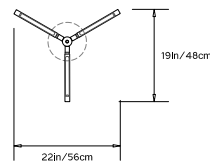

PRIS TORCH

Collection:
Pris

Design Year:
2017

Dimensions:
W 22in/56cm x D 19in/48cm x H 37in/64cm

Weight:
15lbs/6.8kg

Specifications:

Wattage: 78
Lumens: 5980 Total
Color Temperature: 2700K
CRI: 95+
Life Hours: 50,000+
Internal TRIAC Dimmable Driver (120V)

Remote TRIAC Dimmable Drivers (120/240V) or
Remote 0-10V Dimmable Driver (120-240V) upon
request

Suspension:

0.625in pipe and 8in round canopy in matching metal
finish. Ships with 6ft/182cm long pipe to measure on
site. Longer pipe lengths available upon request.

Materials:

Solid Brass, Machined Aluminum, LED

Metal Finish Options:

Standard: Satin Brass, Polished Nickel
Upgrades: Brushed Nickel, Antique Brass,
Dark Bronze, Black Brass

Certifications:

Made in:

New York, USA

* All fixtures are made to order. Please
contact our sales team if you have any
custom requests.

TOP