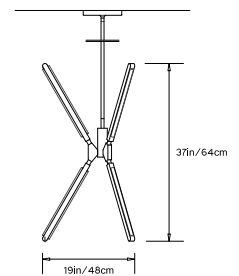

PRIS TORCH

Collection:
Pris

Design Year:
2017

Dimensions:
W 22in/56cm x D 19in/48cm x H 37in/64cm

Weight:
15lbs/6.8kg

Specifications:

Wattage: 78
Lumens: 5980 Total
Color Temperature: 2700K
CRI: 95+
Life Hours: 50,000+
Internal TRIAC Dimmable Driver (120V)

Remote TRIAC Dimmable Drivers (120/240V) or
Remote 0-10V Dimmable Driver (120-240V) upon
request

Suspension:

0.625in pipe and 8in round canopy in matching metal
finish. Ships with 6ft/182cm long pipe to measure on
site. Longer pipe lengths available upon request.

Materials:

Solid Brass, Machined Aluminum, LED

Metal Finish Options:

Standard: Satin Brass, Polished Nickel
Upgrades: Brushed Nickel, Antique Brass,
Dark Bronze, Black Brass

Certifications:

Made in:

New York, USA

* All fixtures are made to order. Please
contact our sales team if you have any
custom requests.

SIDE