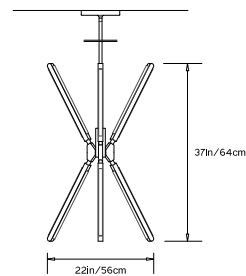

PRIS TORCH

Collection:
Pris

Design Year:
2017

Dimensions:
W 22in/56cm x D 19in/48cm x H 37in/64cm

Weight:
15lbs/6.8kg

Specifications:

Wattage: 78
Lumens: 5980 Total
Color Temperature: 2700K
CRI: 95+
Life Hours: 50,000+
Internal TRIAC Dimmable Driver (120V)

Remote TRIAC Dimmable Drivers (120/240V) or
Remote 0-10V Dimmable Driver (120-240V) upon
request

Suspension:

0.625in pipe and 8in round canopy in matching metal
finish. Ships with 6ft/182cm long pipe to measure on
site. Longer pipe lengths available upon request.

Materials:

Solid Brass, Machined Aluminum, LED

Metal Finish Options:

Standard: Satin Brass, Polished Nickel
Upgrades: Brushed Nickel, Antique Brass,
Dark Bronze, Black Brass

Certifications:

Made in:

New York, USA

* All fixtures are made to order. Please
contact our sales team if you have any
custom requests.

TOP

FRONT