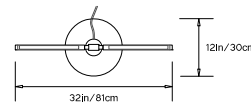

PRIS T FLOOR LAMP

Collection:

Pris

Design Year:

2016

Dimensions:

W 32in/81cm x D 12in/30cm x H 66in/168cm

Weight:

23lbs/10.4kg

Specifications:

Wattage: 20
Lumens: 1488 Total
Color Temperature: 2700K
CRI: 90+
Life Hours: 50,000+
Internal Driver, Dimmer at Base
12ft black lamp cord with in-line on/off switch

Materials:

Solid Brass, Machined Aluminum, LED

Metal Finish Options:

Standard: Satin Brass, Polished Nickel
Upgrades: Brushed Nickel, Antique Brass,
Dark Bronze, Black Brass

Certifications:

UL or cUL on request, CE

Made in:

New York, USA

TOP