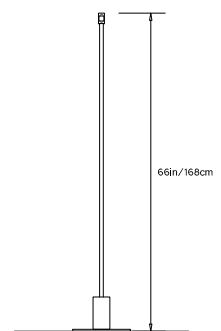

## PRIS T FLOOR LAMP

**Collection:**

Pris

**Design Year:**

2016

**Dimensions:**

W 32in/81cm x D 12in/30cm x H 66in/168cm

**Weight:**

23lbs/10.4kg

**Specifications:**

Wattage: 20  
 Lumens: 1488 Total  
 Color Temperature: 2700K  
 CRI: 90+  
 Life Hours: 50,000+  
 Internal Driver, Dimmer at Base  
 12ft black lamp cord with in-line on/off switch

UL or cUL on request, CE

**Made in:**

New York, USA

TOP

FRONT

SIDE

\* All fixtures are made to order. Please contact our sales team if you have any custom requests.