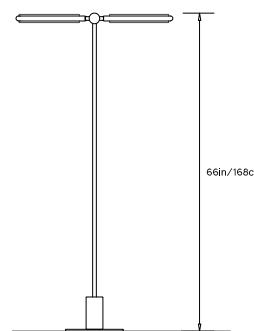

PRIS T FLOOR LAMP

Collection:

Pris

Design Year:

2016

Dimensions:

W 32in/81cm x D 12in/30cm x H 66in/168cm

Weight:

23lbs/10.4kg

Specifications:

Wattage: 20
Lumens: 1488 Total
Color Temperature: 2700K
CRI: 90+
Life Hours: 50,000+
Internal Driver, Dimmer at Base
12ft black lamp cord with in-line on/off switch

Materials:

Solid Brass, Machined Aluminum, LED

Metal Finish Options:

Standard: Satin Brass, Polished Nickel
Upgrades: Brushed Nickel, Antique Brass,
Dark Bronze, Black Brass

Certifications:

UL or cUL on request, CE

Made in:

New York, USA

FRONT

* All fixtures are made to order. Please contact our sales team if you have any custom requests.