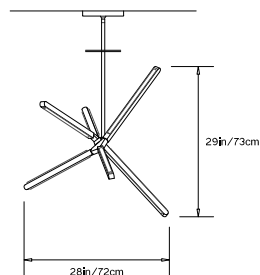

PRIS CRYSTAL

Collection:
Pris

Design Year:
2018

Dimensions:
W 31.5in/80cm x D 28.25in/72cm x H 29in/73cm

Weight:
10lbs/4.5kg

Specifications:
Wattage: 71
Lumens: 5472 Total
Color Temperature: 2700K
CRI: 95+
Life Hours: 50,000+
Internal TRIAC Dimmable Driver (120V)

Remote TRIAC Dimmable Driver (120/240V) or
Remote 0-10V Dimmable Driver (120-240V) upon
request

Suspension:
0.625in pipe and 8in round canopy in matching metal
finish. Ships with 3ft/92cm long pipe to measure on
site. Longer pipe lengths available upon request.

Materials:
Solid Brass, Machined Aluminum, LED

Metal Finish Options:
Standard: Satin Brass, Polished Nickel
Upgrades: Brushed Nickel, Antique Brass,
Dark Bronze, Black Brass

Certifications:

Made in:
New York, USA

FRONT

* All fixtures are made to order. Please
contact our sales team if you have any
custom requests.