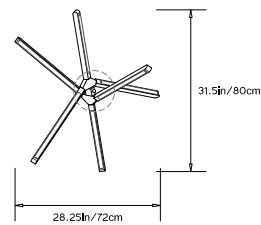

PRIS CRYSTAL

Collection:
Pris

Design Year:
2018

Dimensions:
W 31.5in/80cm x D 28.25in/72cm x H 29in/73cm

Weight:
10lbs/4.5kg

Specifications:
Wattage: 71
Lumens: 5472 Total
Color Temperature: 2700K
CRI: 95+
Life Hours: 50,000+
Internal TRIAC Dimmable Driver (120V)

Remote TRIAC Dimmable Driver (120/240V) or
Remote 0-10V Dimmable Driver (120-240V) upon
request

Suspension:
0.625in pipe and 8in round canopy in matching metal
finish. Ships with 3ft/92cm long pipe to measure on
site. Longer pipe lengths available upon request.

Materials:
Solid Brass, Machined Aluminum, LED

Metal Finish Options:
Standard: Satin Brass, Polished Nickel
Upgrades: Brushed Nickel, Antique Brass,
Dark Bronze, Black Brass

Certifications:

Made in:
New York, USA

TOP