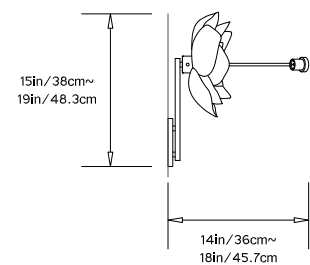

**Design Year:**  
2016

**Designer / Manufacturer:**  
PELLE

**Dimensions:**  
W 19in/48.3cm x H 15in/38cm x D 14in/35.6cm

**Weight:**  
3lbs/1.36kg

**120 V LED Illumination:**  
Wattage: 8.0  
Lumens: 500 (50W eq)  
Color Temperature: 2700k  
Life Hours: 25,000  
CRI: 95  
Dimmable External Driver included

**Canopy:**  
5.25in/13.3cm round canopy in matching metal finish

**Materials:**  
100% Cotton Paper, LED, Solid Brass Components

**Metal Finish Options:**  
Standard: Polished Brass

**Made in:**  
New York, USA

Front View

Side View