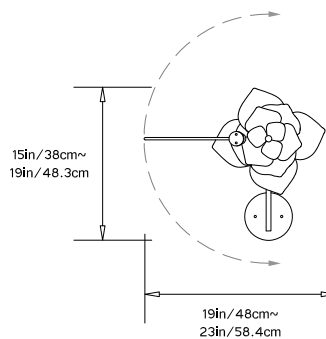

## LURE COLLECTION

**Product Name:**  
LURE SCONCE

**Product Description:**  
The Lure Sconce is a single fixture that can be showcased on its own or collected into a group installation. The Lure lights use paper flowers that are sculpted by hand in our studio. Each blossom's petals are individually shaped and each lure blossom is unique. The sconce can be installed in various orientations. The slender LED arm can also be positioned at any angle.

**Design Year:**  
2016

**Designer / Manufacturer:**  
PELLE

**Dimensions:**  
W 19in/48.3cm x H 15in/38cm x D 14in/35.6cm

**Weight:**  
3lbs/1.36kg

**120 V LED Illumination:**  
Wattage: 8.0  
Lumens: 500 (50W eq)  
Color Temperature: 2700k  
Life Hours: 25,000  
CRI: 95  
Dimmable External Driver included

**Canopy:**  
5.25in/13.3cm round canopy in matching metal finish

**Materials:**  
100% Cotton Paper, LED, Solid Brass Components

**Metal Finish Options:**  
Standard: Polished Brass

**Made in:**  
New York, USA

Front View

Side View