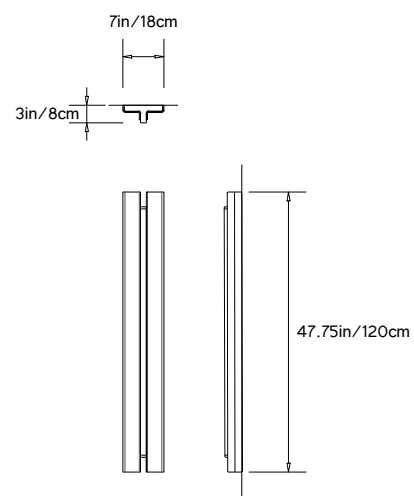

**Collection:**

Beam and Glow

**Design Year:**

2018

**Dimensions:**

W 7in/18cm x D 3in/8cm x H 47.75in/120cm

**LED Illumination:**

Wattage: 25.55

## GLOW 06 SCONCE

**Collection:**

Beam and Glow

**Design Year:**

2018

**Dimensions:**

W 7in/18cm x D 3in/8cm x H 69.25in/176cm

**LED Illumination:**