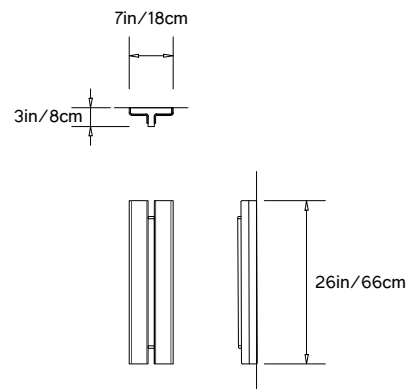

GLOW 02 SCONCE

Collection:

Beam and Glow

Design Year:

2018

Dimensions:

W 7in/18cm x D 3in/8cm x H 26in/66cm

LED Illumination:

Wattage: 12.41

Lumens: 802.4

Color Temperature: 2400K

Life Hours: 50,000

CRI: 95

Local TRIAC Dimmable Driver (120V)

Remote 0-10V Dimmable Driver (240V)

Materials:

Aluminum, integrated LED, Chromatic Resin Lens

Metal Finish Options:

Anodized: Silver, Black

Hand-Stained: Lilac, Green

Please inquire for custom anodized/hand-stained colors.

Lens Color:

Amber, Rose, Frosted

Mounting:

Wall or Flush-Mount

Certification:

UL, cUL, CE

Made in:

New York, USA