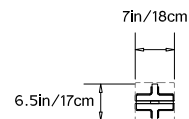

Mounting:

Ceiling Pendant. Fixed pipe suspension: Overall height to be specified at time of order. 5in/12.7cm square canopy in matching metal finish.

Certification:

UL, cUL, CE

Made in:

New York, USA

Pictured in Hand-Stained Lilac with Rose Lens

GLOW 04 PENDANT

Collection:

Beam and Glow

Design Year:

2018

Dimensions:

W 7in/18cm x D 6.5in/17cm x L 47.75in/121cm

LED Illumination: