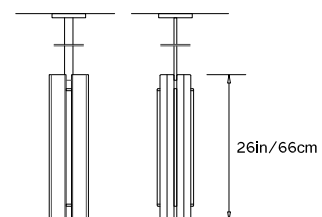

Mounting:

Ceiling Pendant. Fixed pipe suspension: Overall height to be specified at time of order. 5in/12.7cm square canopy in matching metal finish.

Certification:

UL, cUL, CE

Made in:

New York, USA

Pictured in Hand-Stained Lilac with Rose Lens

GLOW 04 PENDANT

Collection:

Beam and Glow

Design Year:

2018

Dimensions:

W 7in/18cm x D 6.5in/17cm x L 47.75in/121cm

LED Illumination:

GLOW 06 PENDANT

Collection:

Beam and Glow

Design Year:

2018

Dimensions:

W 7in/18cm x D 6.5in/17cm x H 69.25in/176cm

Weight: