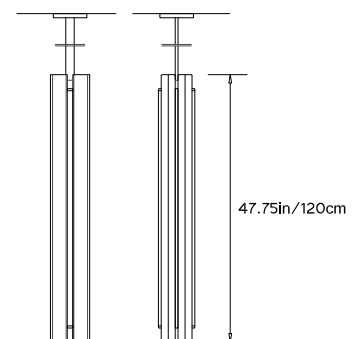

Mounting:

Ceiling Pendant. Fixed pipe suspension: Overall height to be specified at time of order. 5in/12.7cm square canopy in matching metal finish.

Certification:

UL, cUL, CE

Made in:

New York, USA

Pictured in Hand-Stained Lilac with Rose Lens

GLOW 06 PENDANT

Collection:

Beam and Glow

Design Year:

2018

Dimensions:

W 7in/18cm x D 6.5in/17cm x H 69.25in/176cm

Weight: