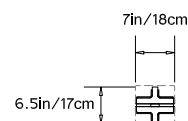

Mounting:

Ceiling Pendant. Fixed pipe suspension: Overall height to be specified at time of order. 5in/12.7cm square canopy in matching metal finish.

Certification:

UL, cUL, CE

Made in:

New York, USA

Pictured in Hand-Stained Lilac with Rose Lens

GLOW 06 PENDANT

Collection:

Beam and Glow

Design Year:

2018

Dimensions:

W 7in/18cm x D 6.5in/17cm x H 69.25in/176cm

Weight: