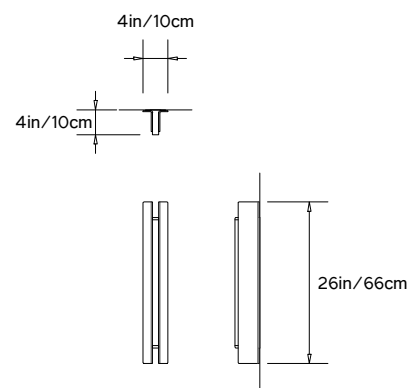

Mounting:

Wall or Flush-Mount

Requires single gang junction box in orientation of fixture.

Certification:

UL, cUL, CE

Made in:

New York, USA

Pictured in Anodized Silver with Rose Lens

BEAM 04 SCONCE

Collection:

Beam and Glow

Design Year:

2018

Dimensions:

W 4in/10cm x D 4in/10cm x H 47.75in/120cm

LED Illumination:

Collection:

Beam and Glow

Design Year:

2018

Dimensions:

W 4in/10cm x D 4in/10cm x H 69.25in/176cm

LED Illumination:

Wattage: 37.96