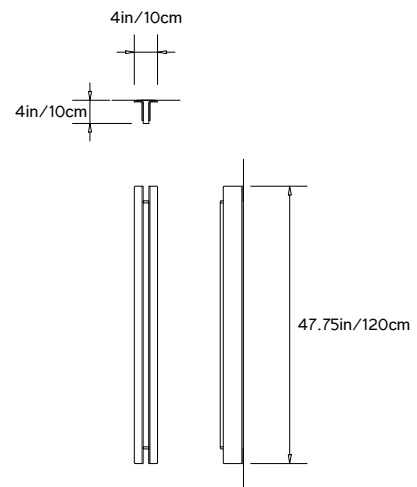

BEAM 04 SCONCE

Collection:

Beam and Glow

Design Year:

2018

Dimensions:

W 4in/10cm x D 4in/10cm x H 47.75in/120cm

LED Illumination:

Wall or Ceiling

Requires single gang junction box in orientation of fixture.

Certification:

UL, cUL, CE

Made in:

New York, USA

Pictured in Anodized Silver with Rose Lens

BEAM 06 SCONCE

Collection:

Beam and Glow

Design Year:

2018

Dimensions:

W 4in/10cm x D 4in/10cm x H 69.25in/176cm

LED Illumination:

Wattage: 37.96