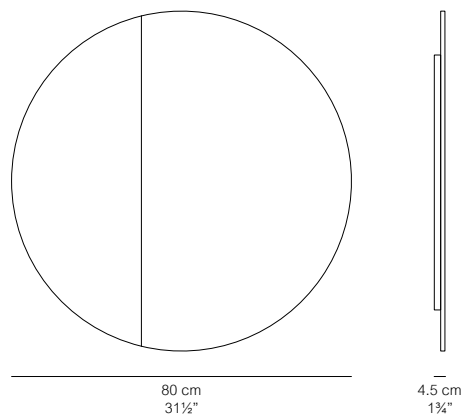

Made in:

Italy

Snowmotion is stone and glass, snow and water. Two elements so different, yet with so much in common. The Dolomites peaks have just been covered by the first snowfall of the season, while the lake at their feet is still untouched. The reflection still intact in a temporary moment of stillness, before the freezing wind blows down from the mountains over the water.

The natural veins and streaks of Liberty marble from Carrara, Italy, are meticulously carved with natural shapes and pair beautifully with the pure clarity of the mirror, forming a contrasting, yet harmonious combination.